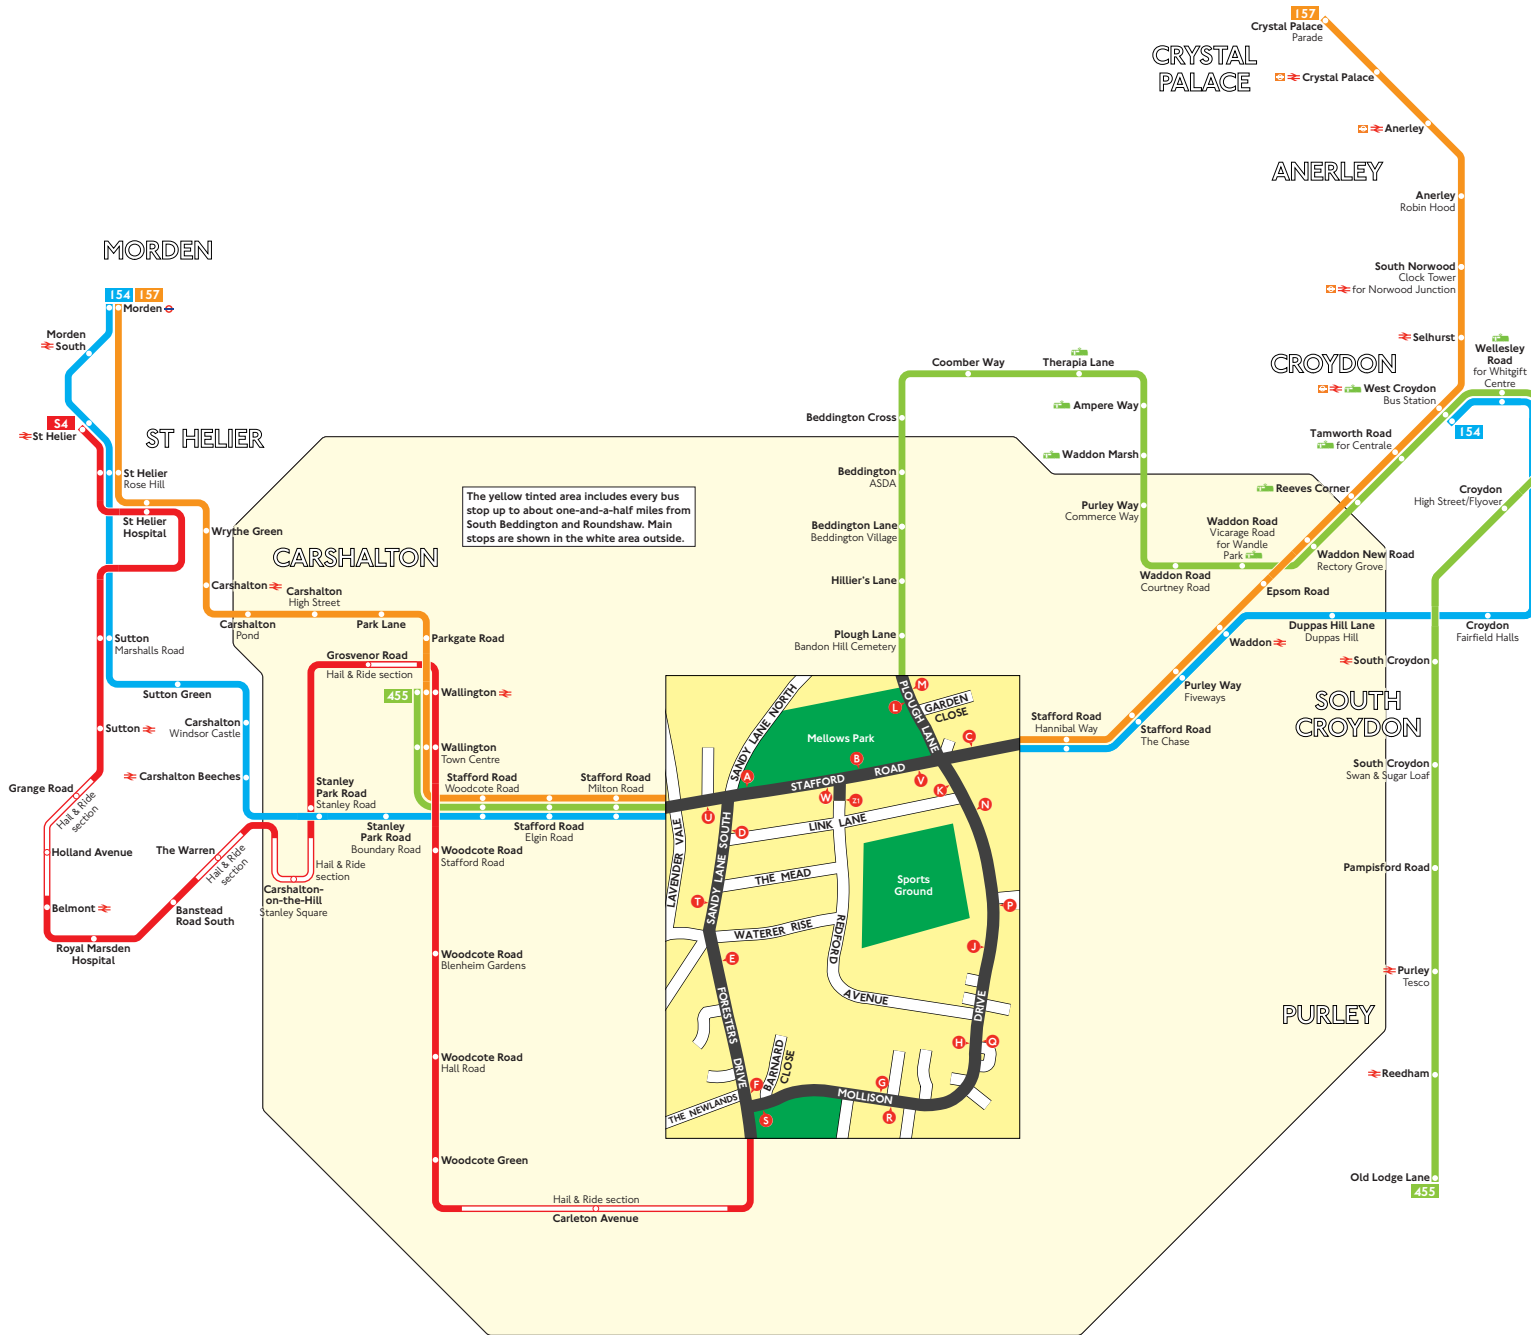

Buses from South Beddington and Roundshaw

Key

- Connections with London Underground
- Connections with London Overground
- Connections with National Rail
- Connections with Tramlink

Red discs show the bus stop you need for your chosen bus service. The disc **A** appears on the top of the bus stop in the street (see map of town centre in centre of diagram).

Route finder

Day buses

| Bus route | Towards | Bus stops |
|------------|----------------|------------------------|
| 154 | Morden | N P O R S T U |
| | West Croydon | C D E F G H I K |
| 157 | Crystal Palace | A B C |
| | Morden | U V W |
| 455 | Old Lodge Lane | D E F G H J K L |
| | Wallington | M N P O R S T U |
| S4 | St Helier | N P O R S |