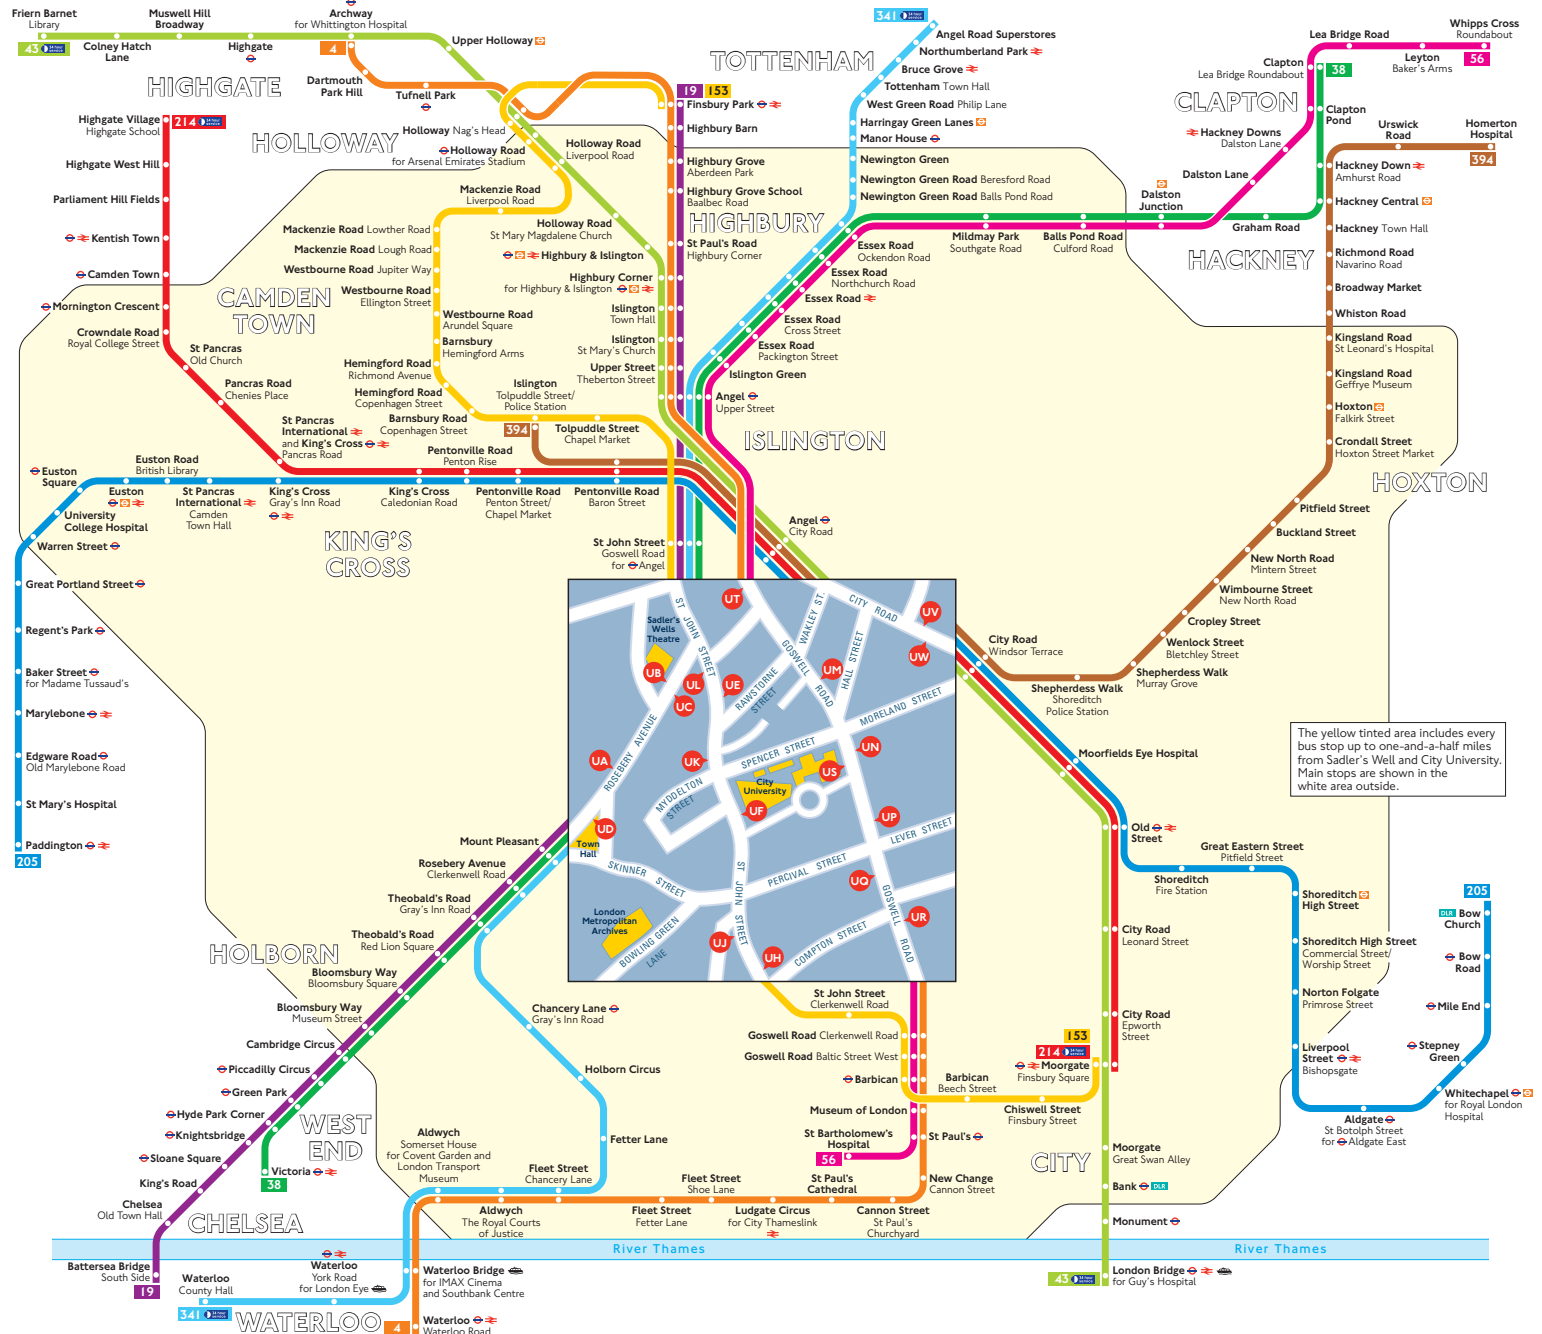

Buses from Sadler's Wells and City University

Key

- Connections with London Underground
- Connections with London Overground
- Connections with National Rail
- Connections with Docklands Light Railway
- Connections with river boats

Red discs show the bus stop you need for your chosen bus service. The disc **A** appears on the top of the bus stop in the street (see map of town centre in centre of diagram).

Route finder

Day buses including 24-hour services

Bus route	Towards	Bus stops
4	Archway Waterloo	UD US UT
19	Battersea Bridge Finsbury Park	UN UN UP UR UA UB
38	Clapton Victoria	UA UB UC UD
43	Friern Barnet London Bridge	UW UV
56	St Bartholomew's Hospital Whipps Cross	UN UN UP UR UD US UT
153	Finsbury Park Moorgate	UK UL UB UF UR
205	Bow Church Paddington	UV UW
214	Highgate Village Moorgate	UW UV
341	Angel Road Superstores Waterloo	UA UB UC UD
394	Homerton Hospital Islington	UV UN