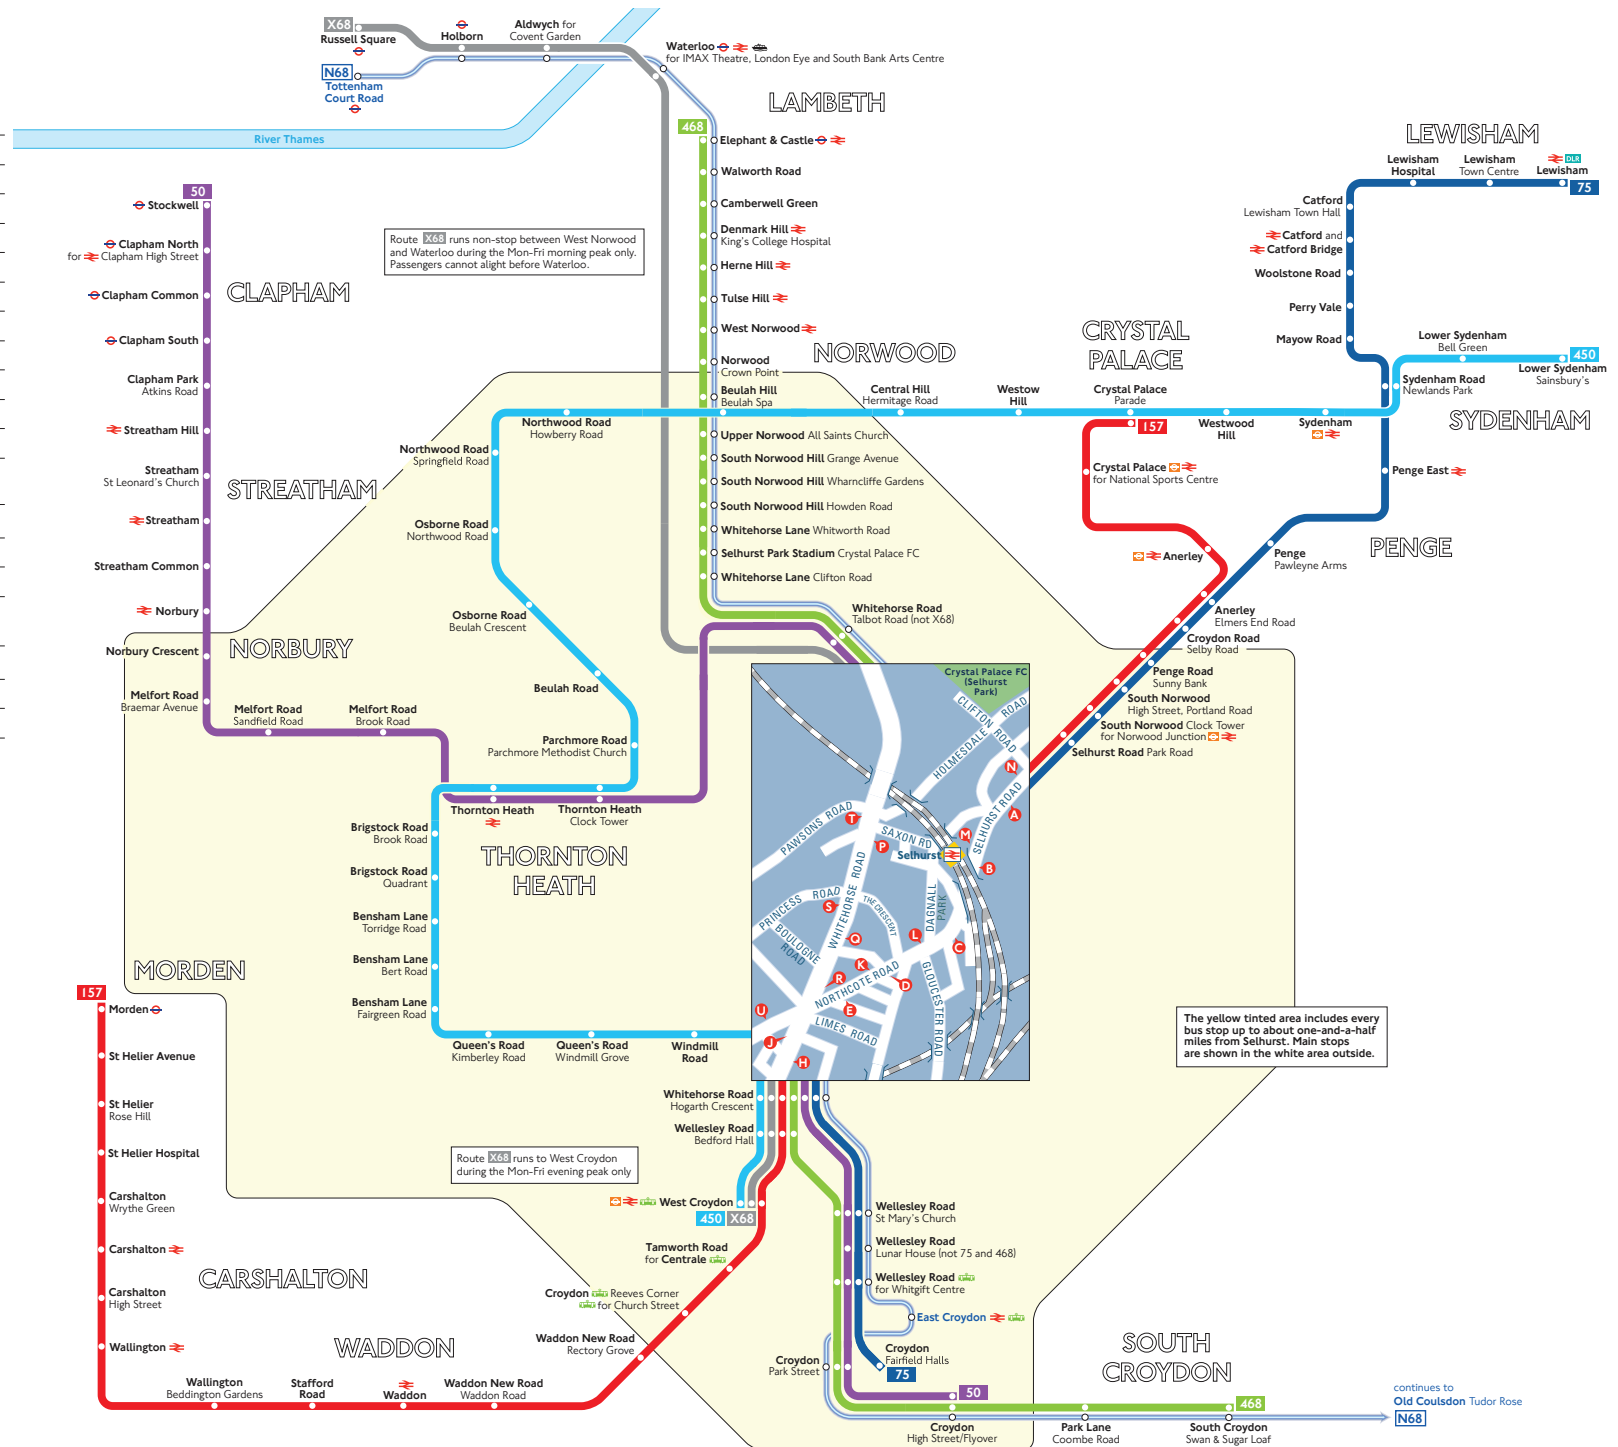

Buses from Selhurst

Route finder

Day buses

Bus route	Towards	Bus stops
50	Croydon	H P Q R
	Stockwell	J S T
75	Croydon	A B C D E H
	Lewisham	J K L M N
157	Crystal Palace	J K L M N
	Morden	A B C D E H
450	Lower Sydenham	J
	West Croydon	H U
468	Elephant & Castle	J S T
	South Croydon	H P Q R

Night buses

Bus route	Towards	Bus stops
N68	Old Coulsdon	H P Q R
	Tottenham Court Road	J S T

Other buses

Bus route	Towards	Bus stops
X68	Russell Square ▼	J S T
	West Croydon ◆	H P Q R

▼ Express, Mondays to Fridays morning peak hours only

◆ Express, Mondays to Fridays afternoon peak hours only

© Transport for London TFL 21786.02.12 (T)
Information correct from March 2012