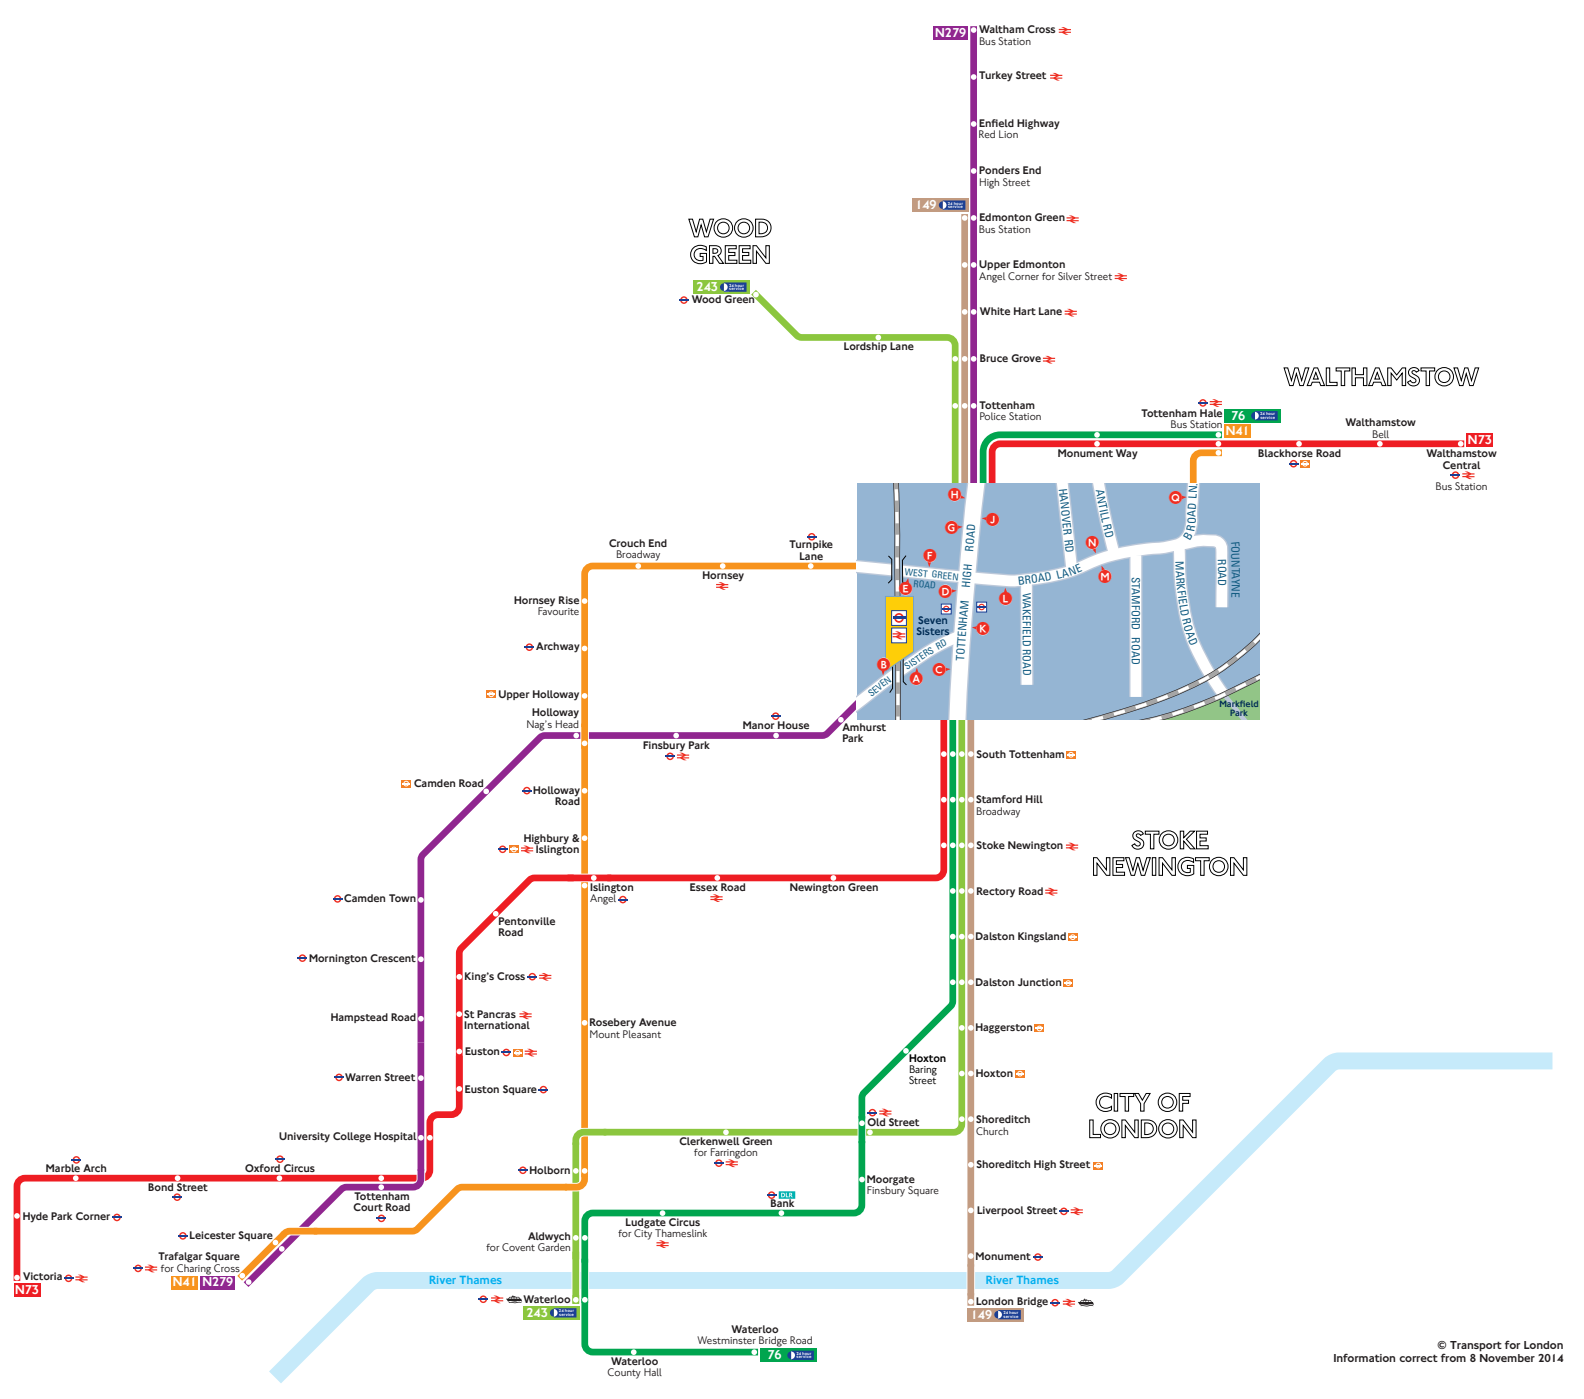

Night buses from Seven Sisters

Key

- Connections with London Underground
- Connections with London Overground
- Connections with National Rail
- Connections with Docklands Light Railway
- Connections with river boats

Red discs show the bus stop you need for your chosen bus service. The disc appears on the top of the bus stop in the street (see map of town centre in centre of diagram).

Route finder

Night buses including 24-hour services

Bus route	Towards	Bus stops
76	Tottenham Hale	C D G
	Waterloo	J K
149	Edmonton Green	C D G
	London Bridge	J K
243	Waterloo	J K
	Wood Green	C D H
N41	Tottenham Hale	F N O
	Trafalgar Square	E L M
N73	Victoria	J K
	Walthamstow	C D H
N279	Trafalgar Square	A J
	Waltham Cross	B D G

Day buses
 For day bus information, please see separate poster.