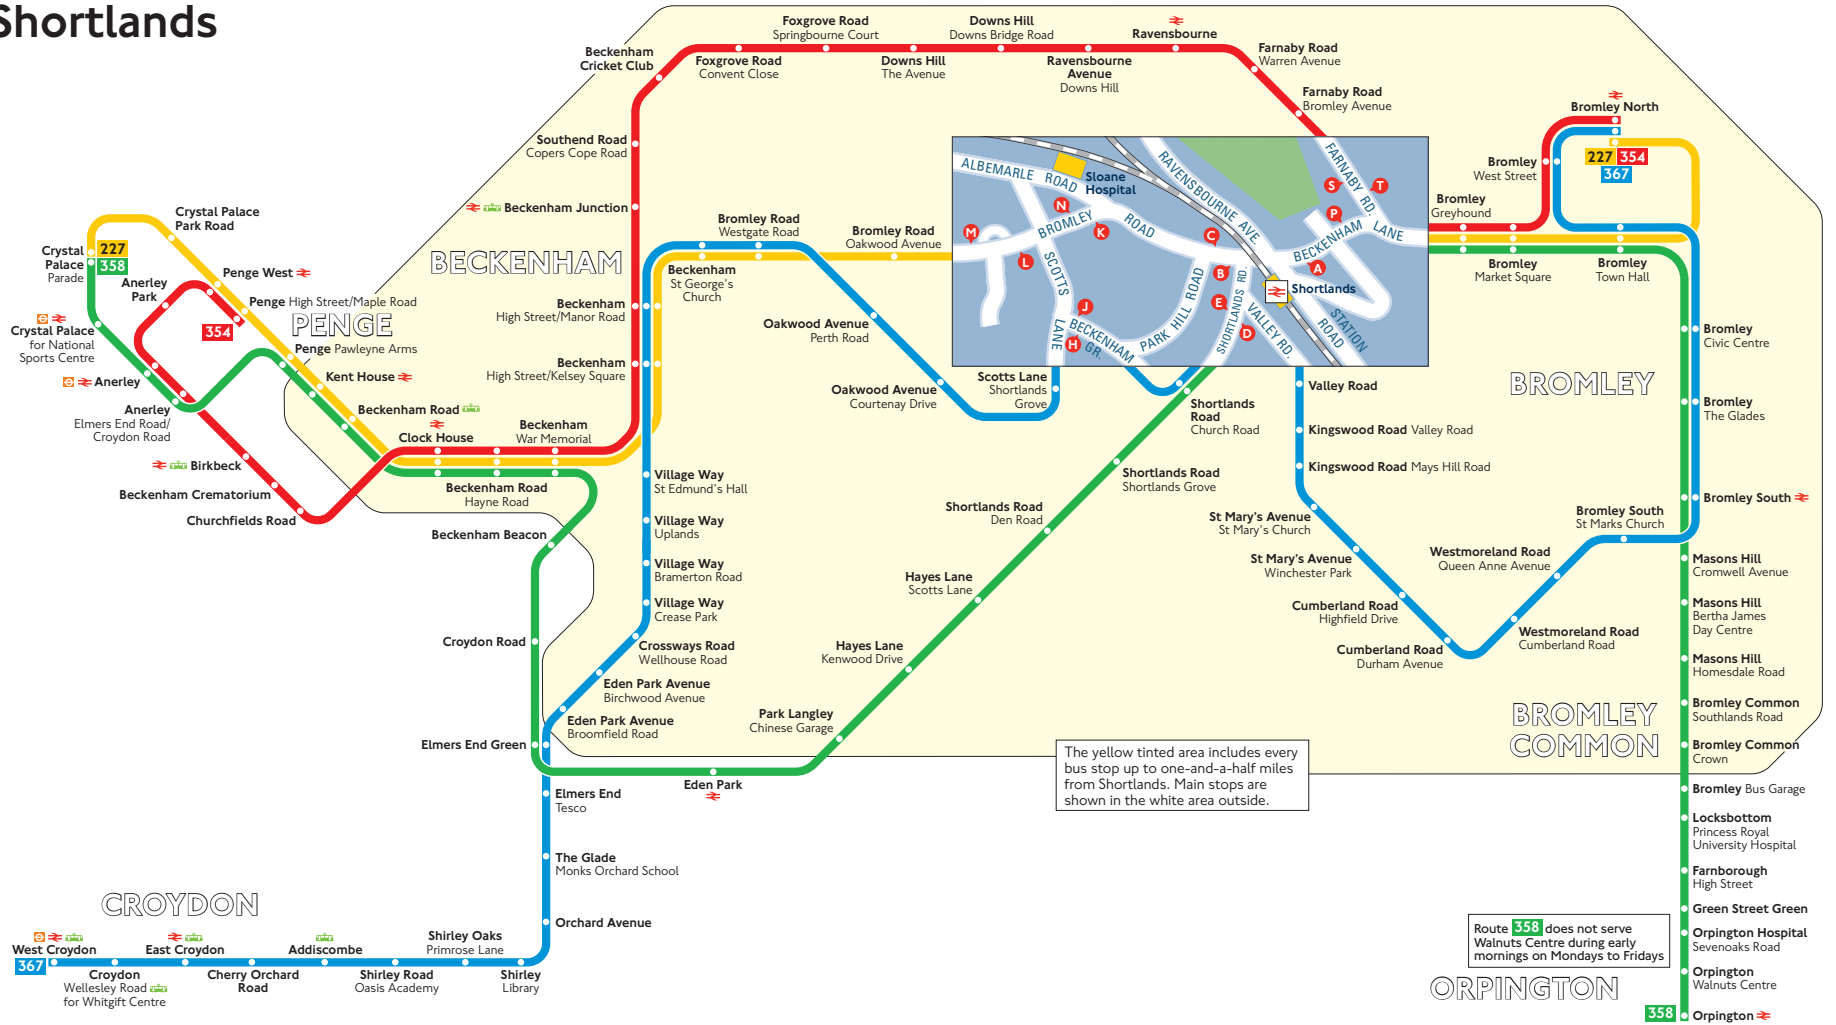

Buses from Shortlands

The yellow tinted area includes every bus stop up to one-and-a-half miles from Shortlands. Main stops are shown in the white area outside.

Route 358 does not serve Walnuts Centre during early mornings on Mondays to Fridays

Route finder

Day buses

Bus route	Towards	Bus stops
227	Bromley North	C M N P
	Crystal Palace	A B K L
354	Bromley North ★	T
	Penge ★	S
358	Crystal Palace	A D
	Orpington	E P
367	Bromley North	E J
	West Croydon	D H

Key

- Connections with London Overground
- Connections with National Rail
- Connections with Tramlink
- ★ Mondays to Saturdays only

Red discs show the bus stop you need for your chosen bus service. The disc **A** appears on the top of the bus stop in the street (see map of town centre in centre of diagram).