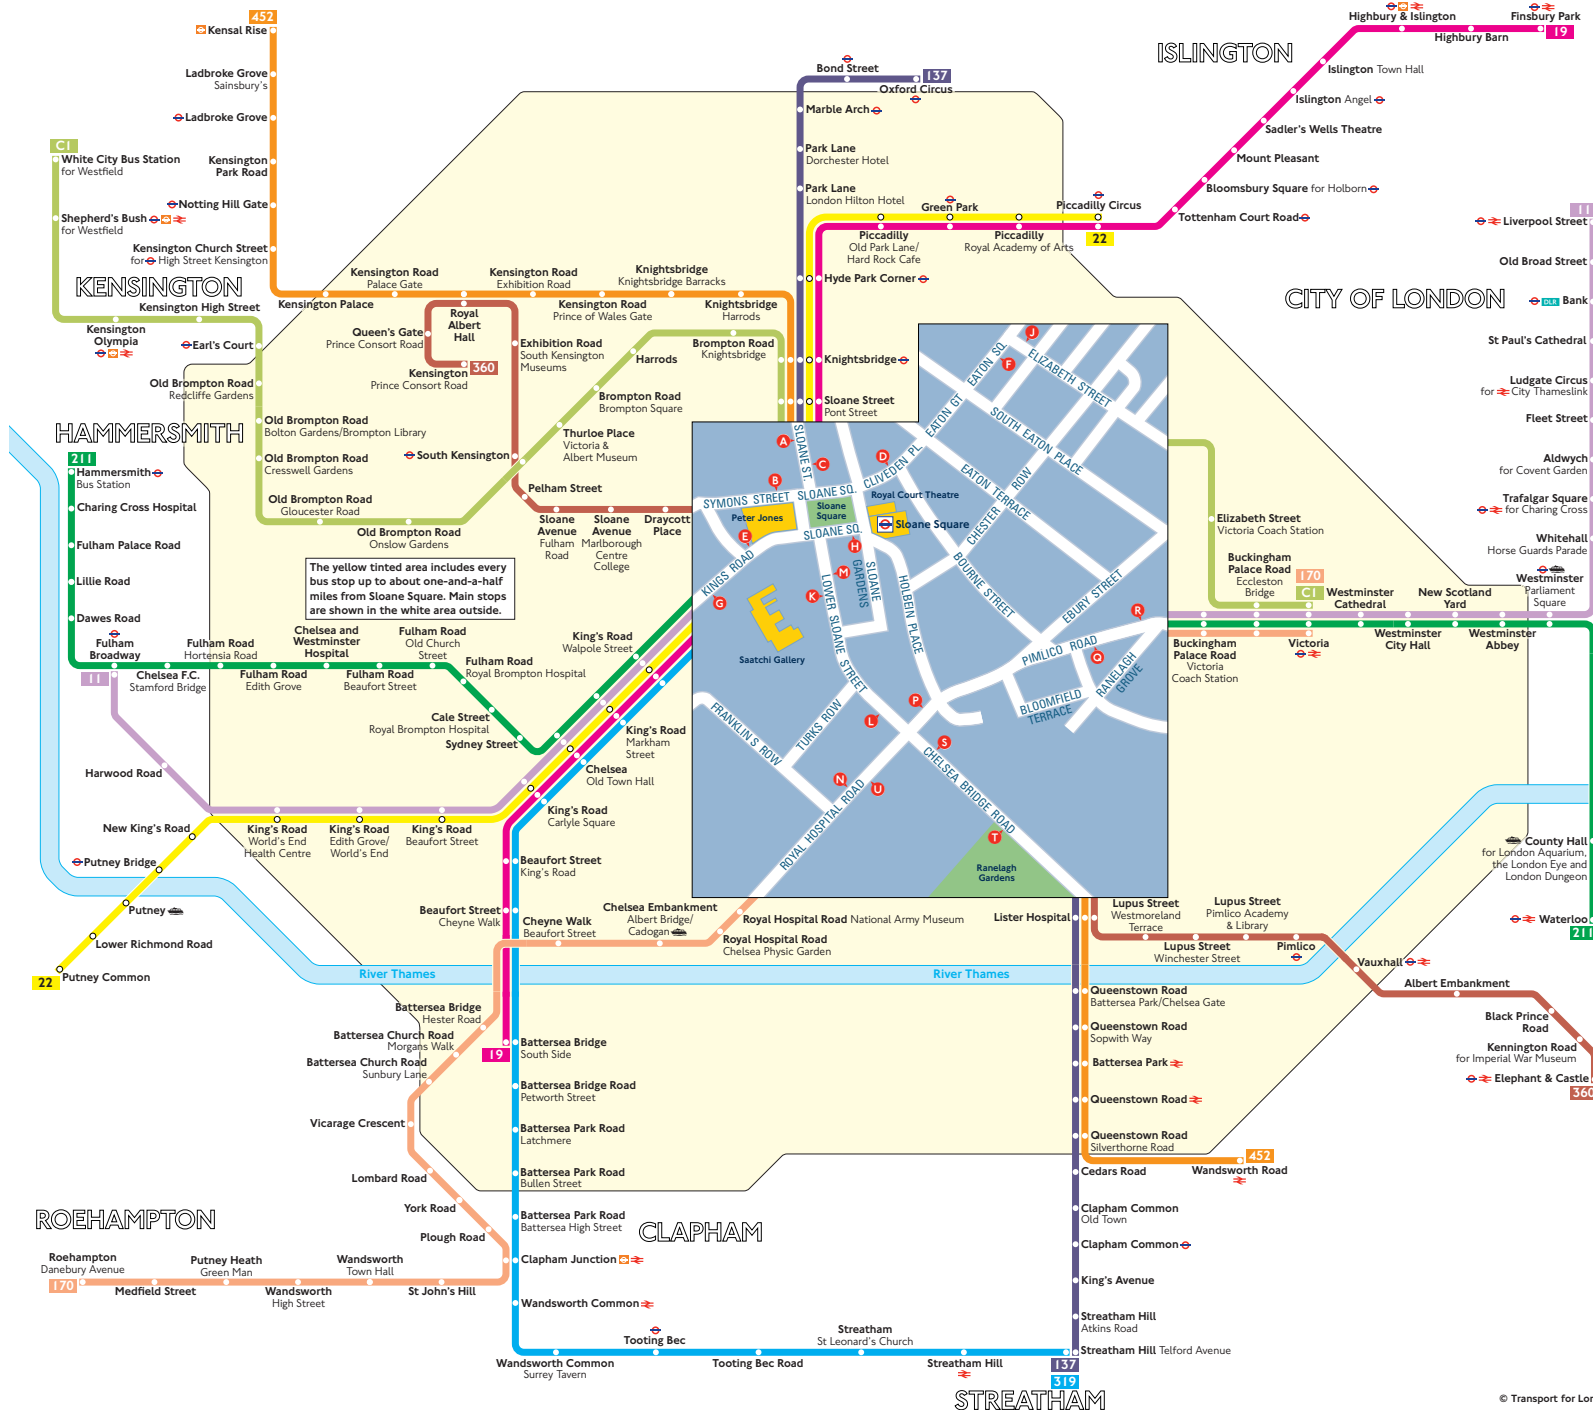

Buses from Sloane Square

Key

- Connections with London Underground
- Connections with London Overground
- Connections with National Rail
- DLR Connections with Docklands Light Railway
- Connections with river boats

Red discs show the bus stop you need for your chosen bus service. The disc appears on the top of the bus stop in the street (see map of town centre in centre of diagram).

Route finder

Day buses

Bus route	Towards	Bus stops
11	Fulham Broadway	G K L O
	Liverpool Street	E M P R
19	Battersea Bridge	C G H
	Finsbury Park	A E
22	Piccadilly Circus	A E
	Putney Common	C G H
137	Oxford Circus	A K L T
	Streatham Hill	C M S
170	Roehampton	O U
	Victoria	N P R
211	Hammersmith	G K L O
	Waterloo	E M P R
319	Streatham Hill	G H
360	Elephant & Castle	B M S
	Kensington	K L T
452	Kensal Rise	A K L T
	Wandsworth Road	C M S
C1	Putney	C D J
	White City	A F H

Night buses

For night bus information, please see separate poster.