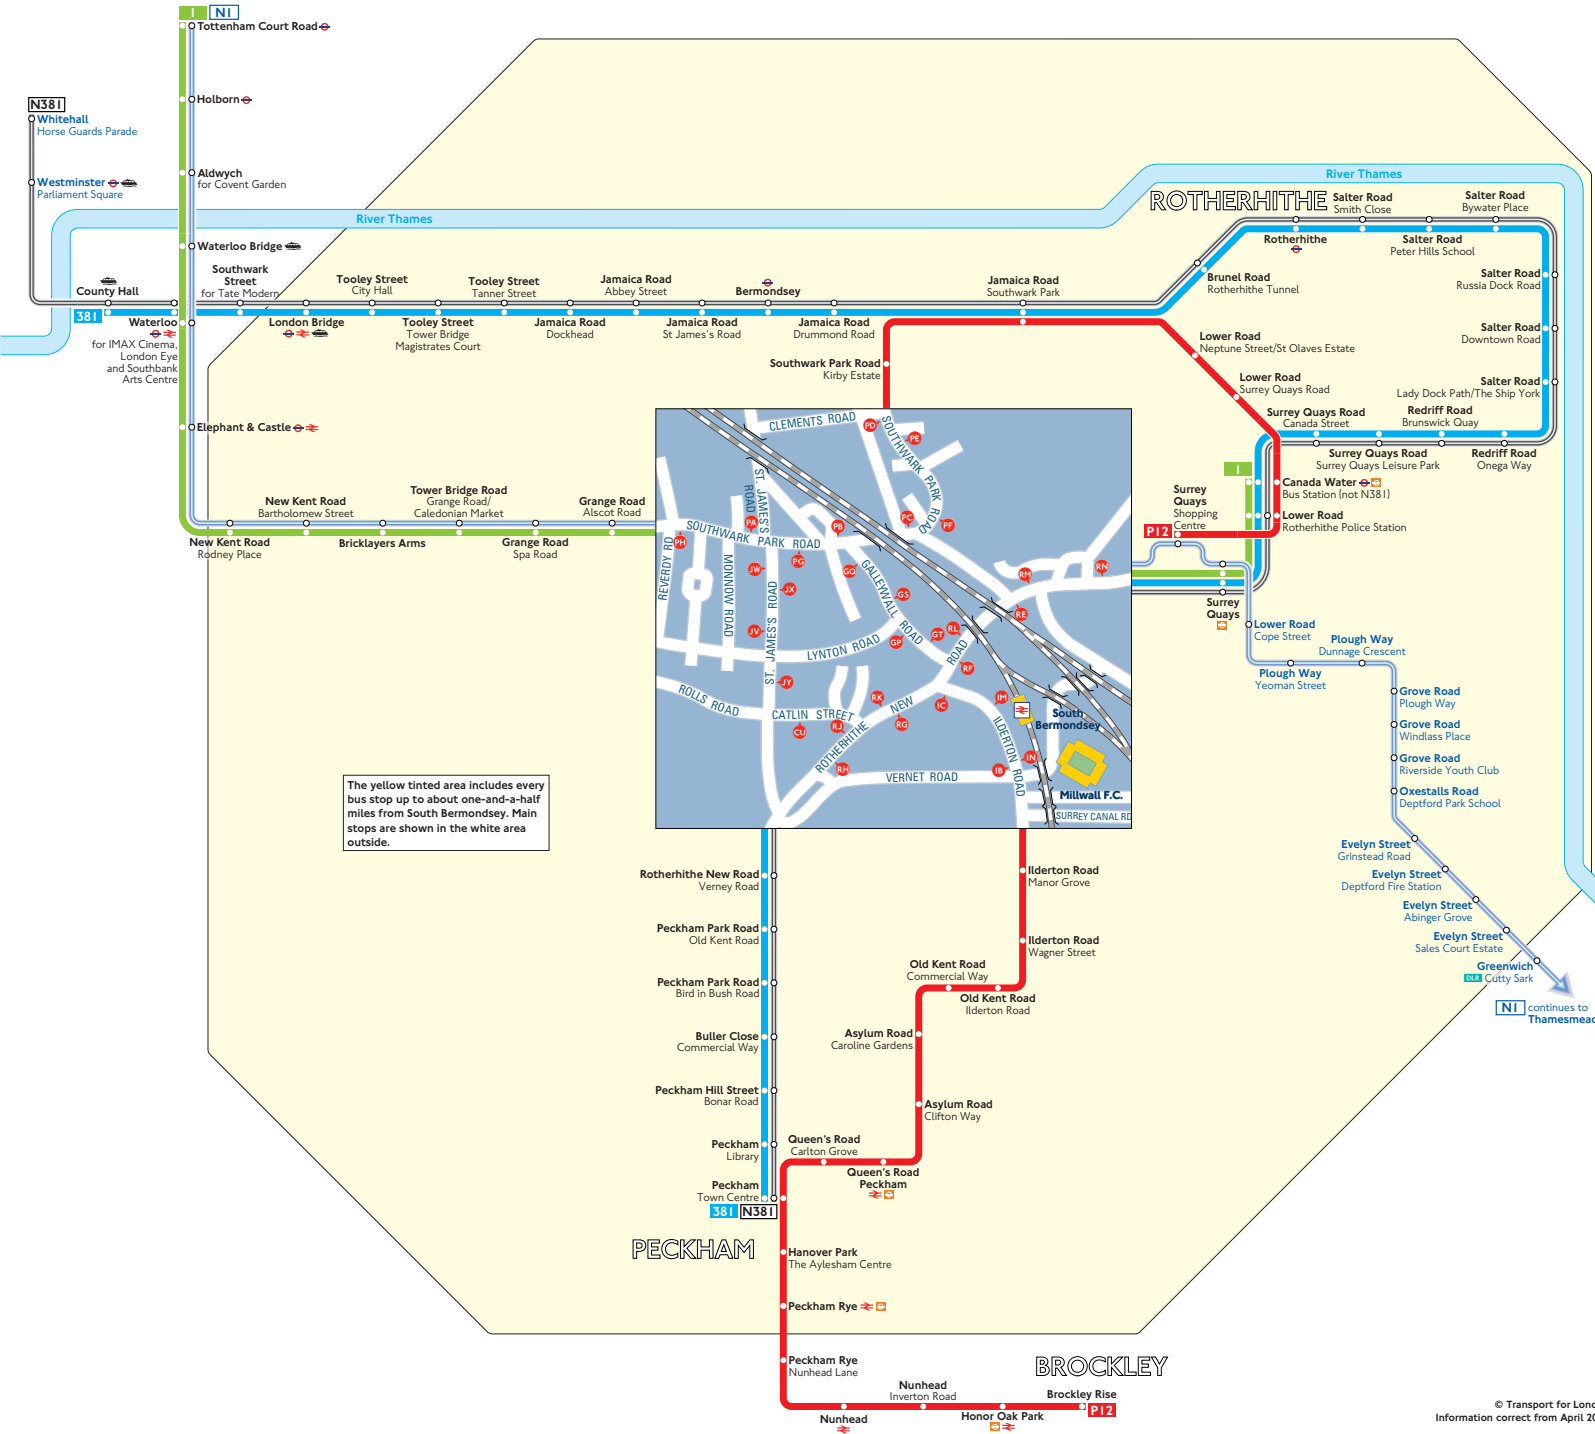

Buses from South Bermondsey

Key

- **I** Day buses in black
- **NI** Night buses in blue
- Connections with London Underground
- Connections with London Overground
- Connections with National Rail
- **DLR** Connections with Docklands Light Railway
- Connections with river boats

A Red discs show the bus stop you need for your chosen bus service. The disc **A** appears on the top of the bus stop in the street (see map of town centre in centre of diagram).

Route finder

Day buses

Bus route	Towards	Bus stops
I	Canada Water	CS GT PA PE RL RM RN
	Tottenham Court Road	CP CC CC PH RE RF
381	County Hall	CU CC GT JV JW PE RE RL RM RN
	Peckham	CP CC JX JY JZ PE RE RF RK
P12	Brockley Rise	IM IN JX JY JZ PE RF RK
	Surrey Quays	CU CC GT JV JW PE CC PD

Night buses

Bus route	Towards	Bus stops
NI	Thamesmead	CS GT PA PE RL RM RN
	Tottenham Court Road	CP CC CC PH RE RF
N381	Peckham	CP CC JX JY JZ PE RE RF RK
	Trafalgar Square	CU CC GT JV JW PE RL RM RN