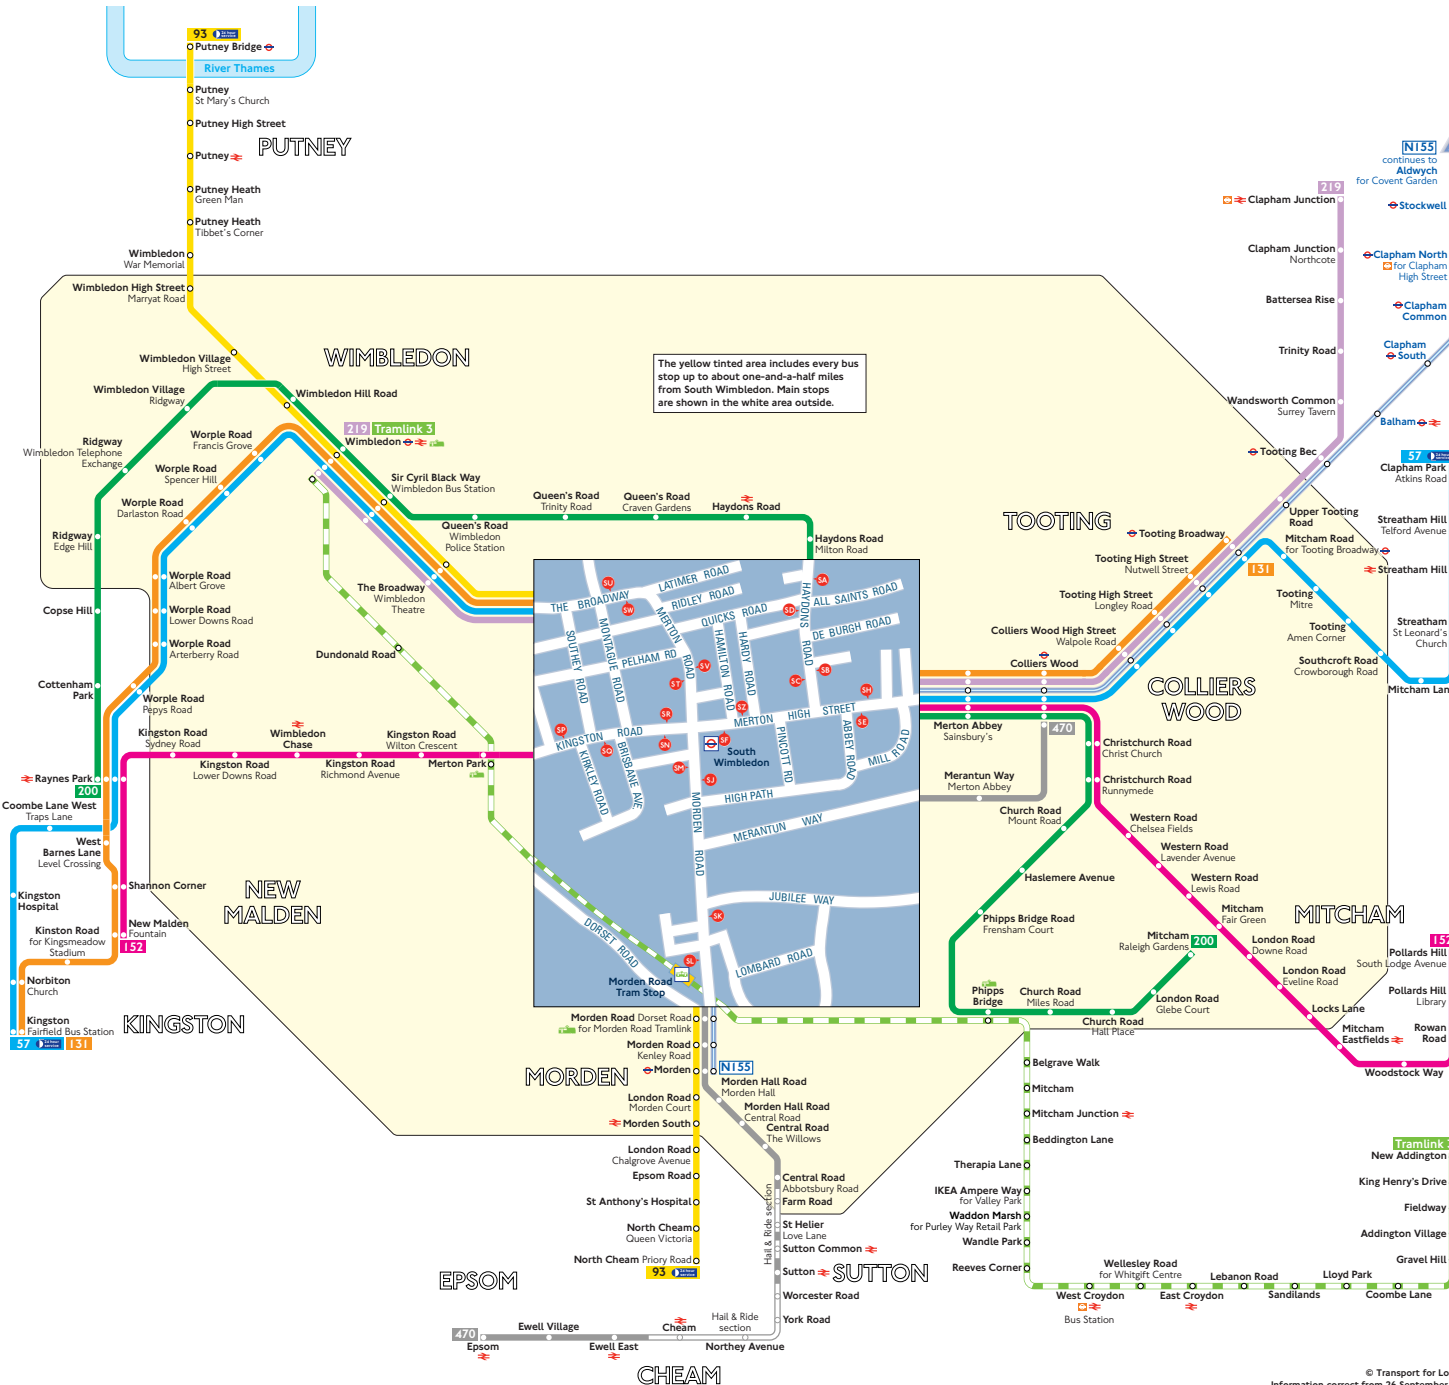

# Buses from South Wimbledon

Red discs show the bus stop you need for your chosen bus service. The disc appears on the top of the bus stop in the street (see map of town centre in centre of diagram).

## Route finder

### Trams

Tram route	Towards	Tram stops
3	New Addington	Tram stop
	Wimbledon	Tram stop