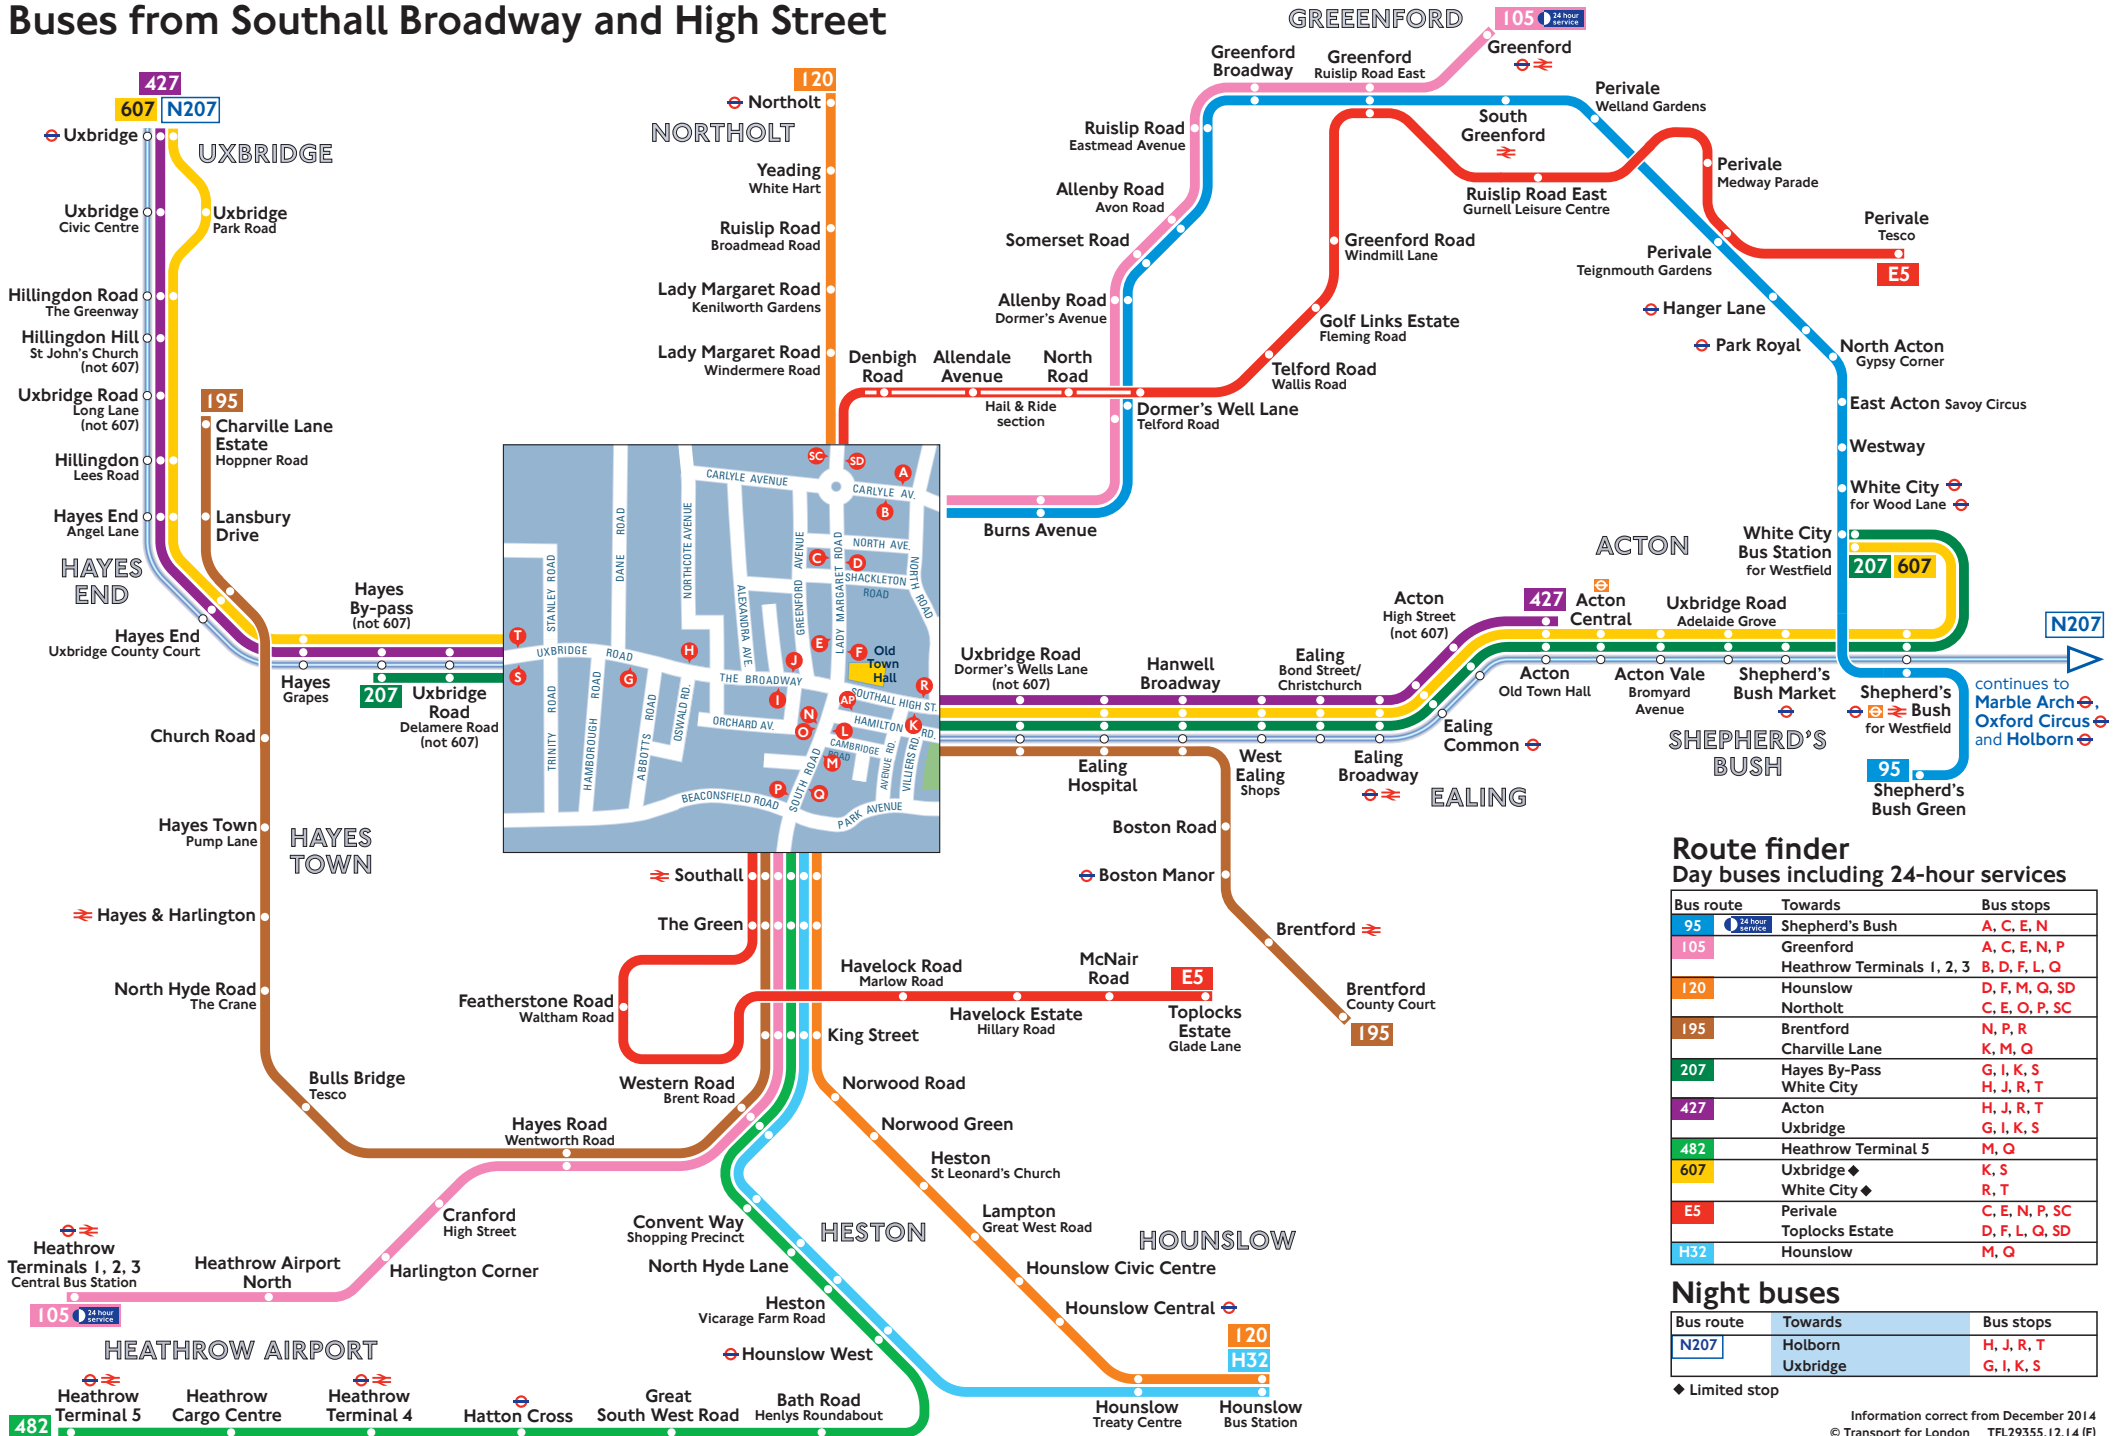

# Buses from Southall Broadway and High Street

## Route finder Day buses including 24-hour services

Bus route	Towards	Bus stops
95	Shepherd's Bush	A, C, E, N
105	Greenford Heathrow Terminals 1, 2, 3	A, C, E, N, P B, D, F, L, Q
120	Hounslow Northolt	D, F, M, Q, SD C, E, O, P, SC
195	Brentford Charville Lane	N, P, R K, M, Q
207	Hayes By-Pass White City	G, I, K, S H, J, R, T
427	Acton Uxbridge	H, J, R, T G, I, K, S
482	Heathrow Terminal 5	M, Q
607	Uxbridge ♦ White City ♦	K, S R, T
E5	Perivale Toplocks Estate	C, E, N, P, SC D, F, L, Q, SD
H32	Hounslow	M, Q

## Night buses

Bus route	Towards	Bus stops
N207	Holborn Uxbridge	H, J, R, T G, I, K, S

♦ Limited stop