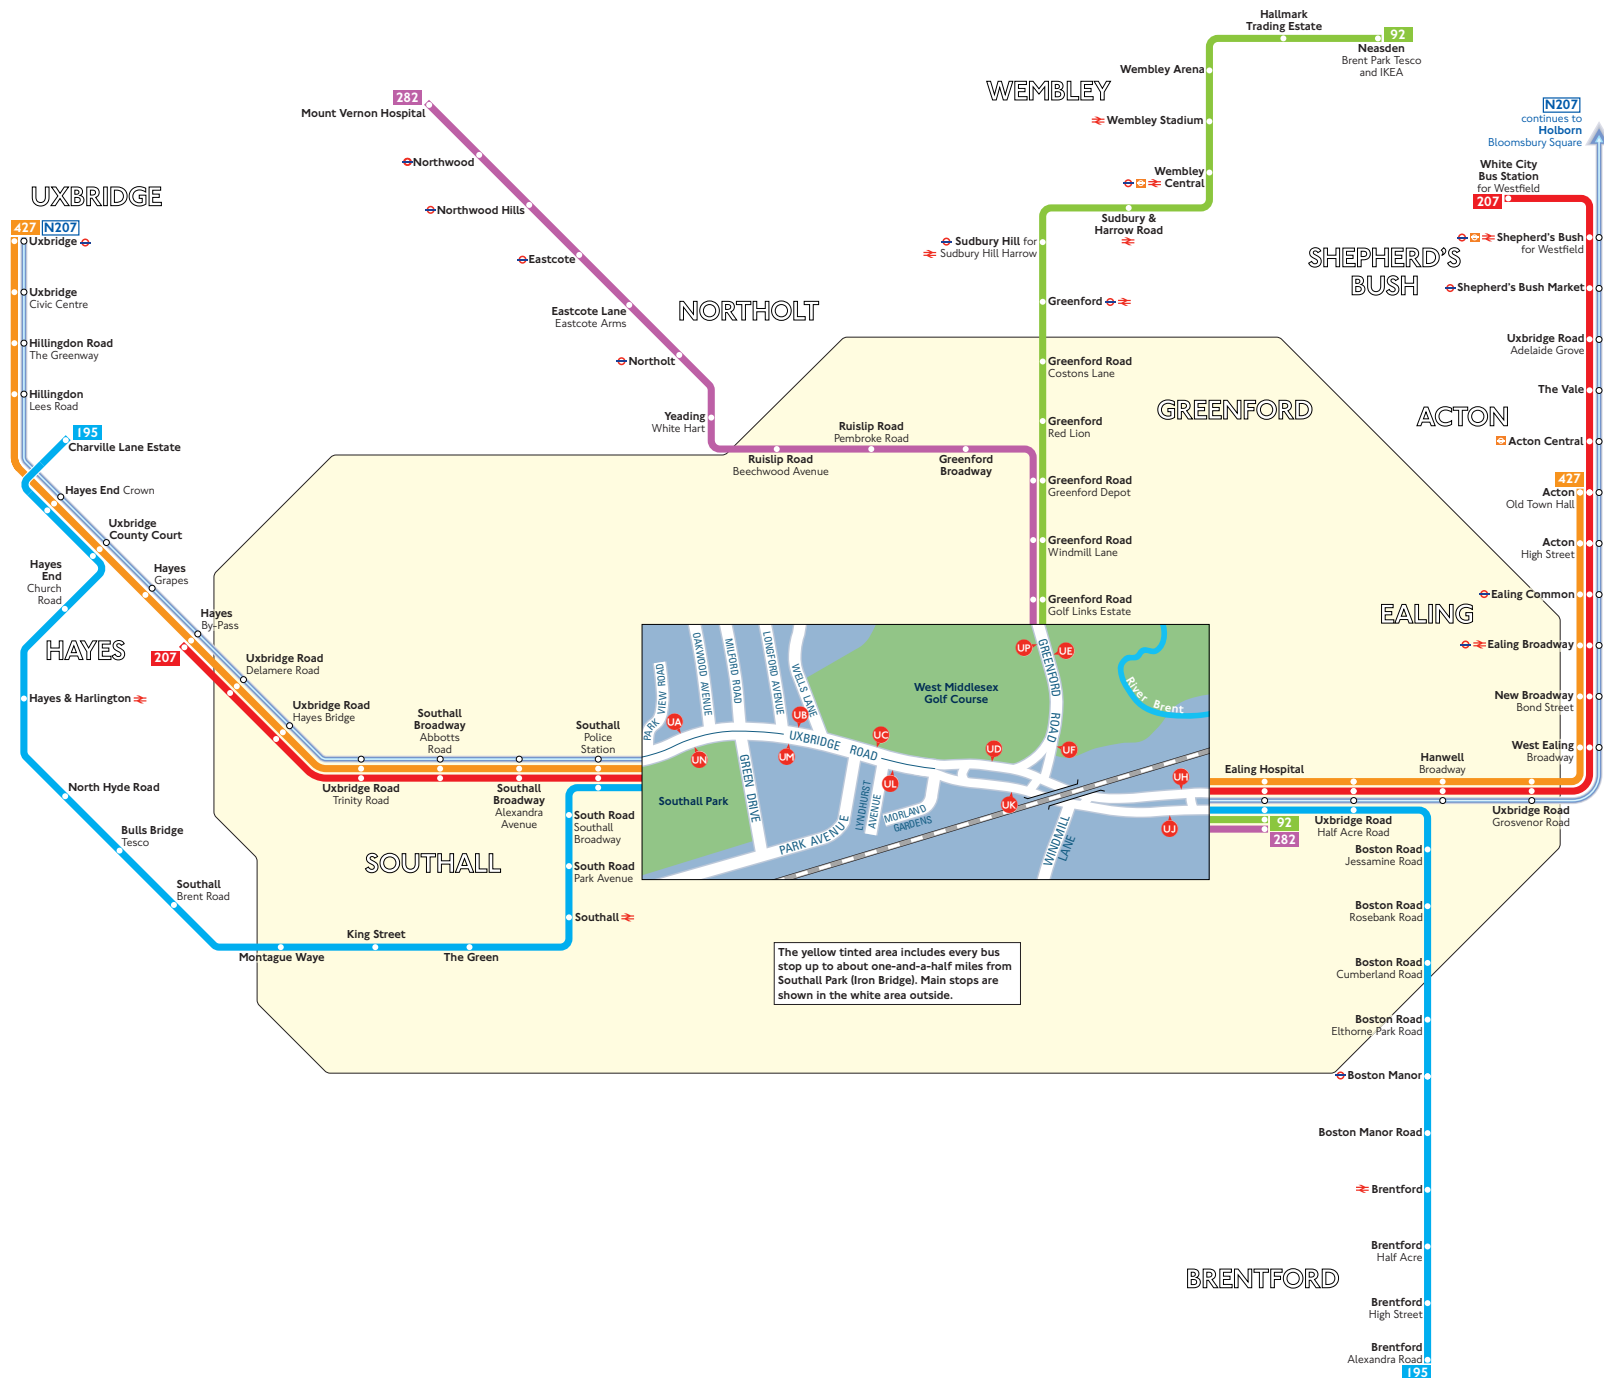

## Key

- 92 Day buses in black
- N207 Night buses in blue
- Connections with London Underground
- Connections with London Overground
- Connections with National Rail

Red discs show the bus stop you need for your chosen bus service. The disc appears on the top of the bus stop in the street (see map of town centre in centre of diagram).

## Route finder

### Day buses

Bus route	Towards	Bus stops
92	Ealing Hospital	UE UF UH
	Neasden	UD UJ UP
195	Brentford	UA UB UC UD UE
	Charville Lane Estate	UD UK UL UM UN
207	Hayes	UK UL UM UN
	White City	UA UB UC UD UE
282	Ealing Hospital	UE UF UH
	Mount Vernon Hospital	UD UJ UP
427	Acton	UA UB UC UD UE
	Uxbridge	UD UK UL UM UN

### Night buses

Bus route	Towards	Bus stops
N207	Holborn	UA UB UC UD UE
	Uxbridge	UD UK UL UM UN