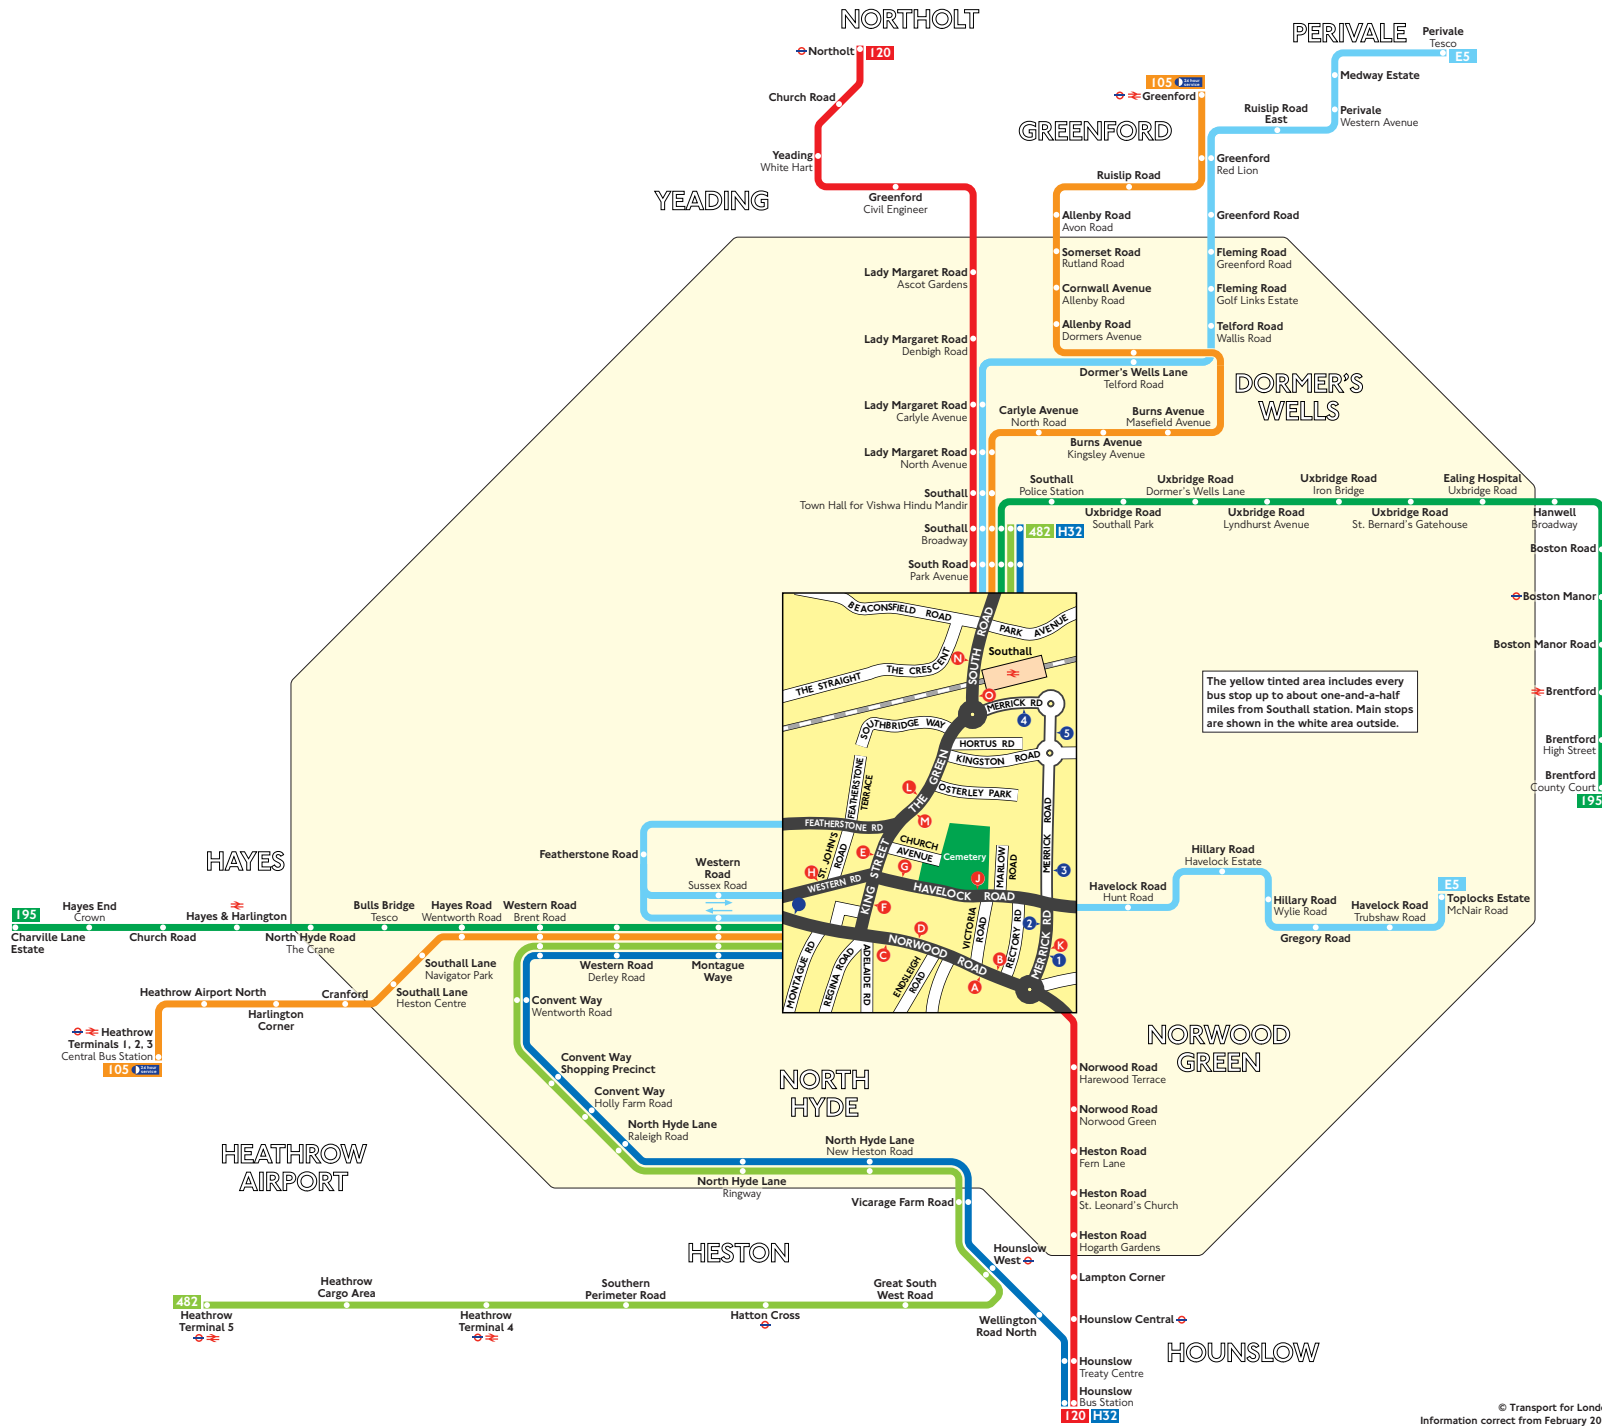

Buses from Southall station

Key

- Connections with Underground
- Connections with National Rail

A

Red discs show the bus stop you need for your chosen bus service. The disc **A** appears on the top of the bus stop in the street (see map of town centre in centre of diagram).

Route finder

Day buses including 24-hour routes

Bus route	Towards	Bus stops
105	Greenford	E H L N
120	Heathrow Terminals 1, 2, 3	F M O
	Hounslow	B D F M O
195	Northolt	A C E L N
	Brentford	E H L N
482	Charville Lane Estate	F M O
	Heathrow Terminal 5	F M O
E5	Southall	E H L N
	Perivale	A C K L N
H32	Toplocks Estate	G H J M O
	Hounslow	F M O
	Southall	E H L N

Blue bus stops are served by buses on diversion during religious processions.