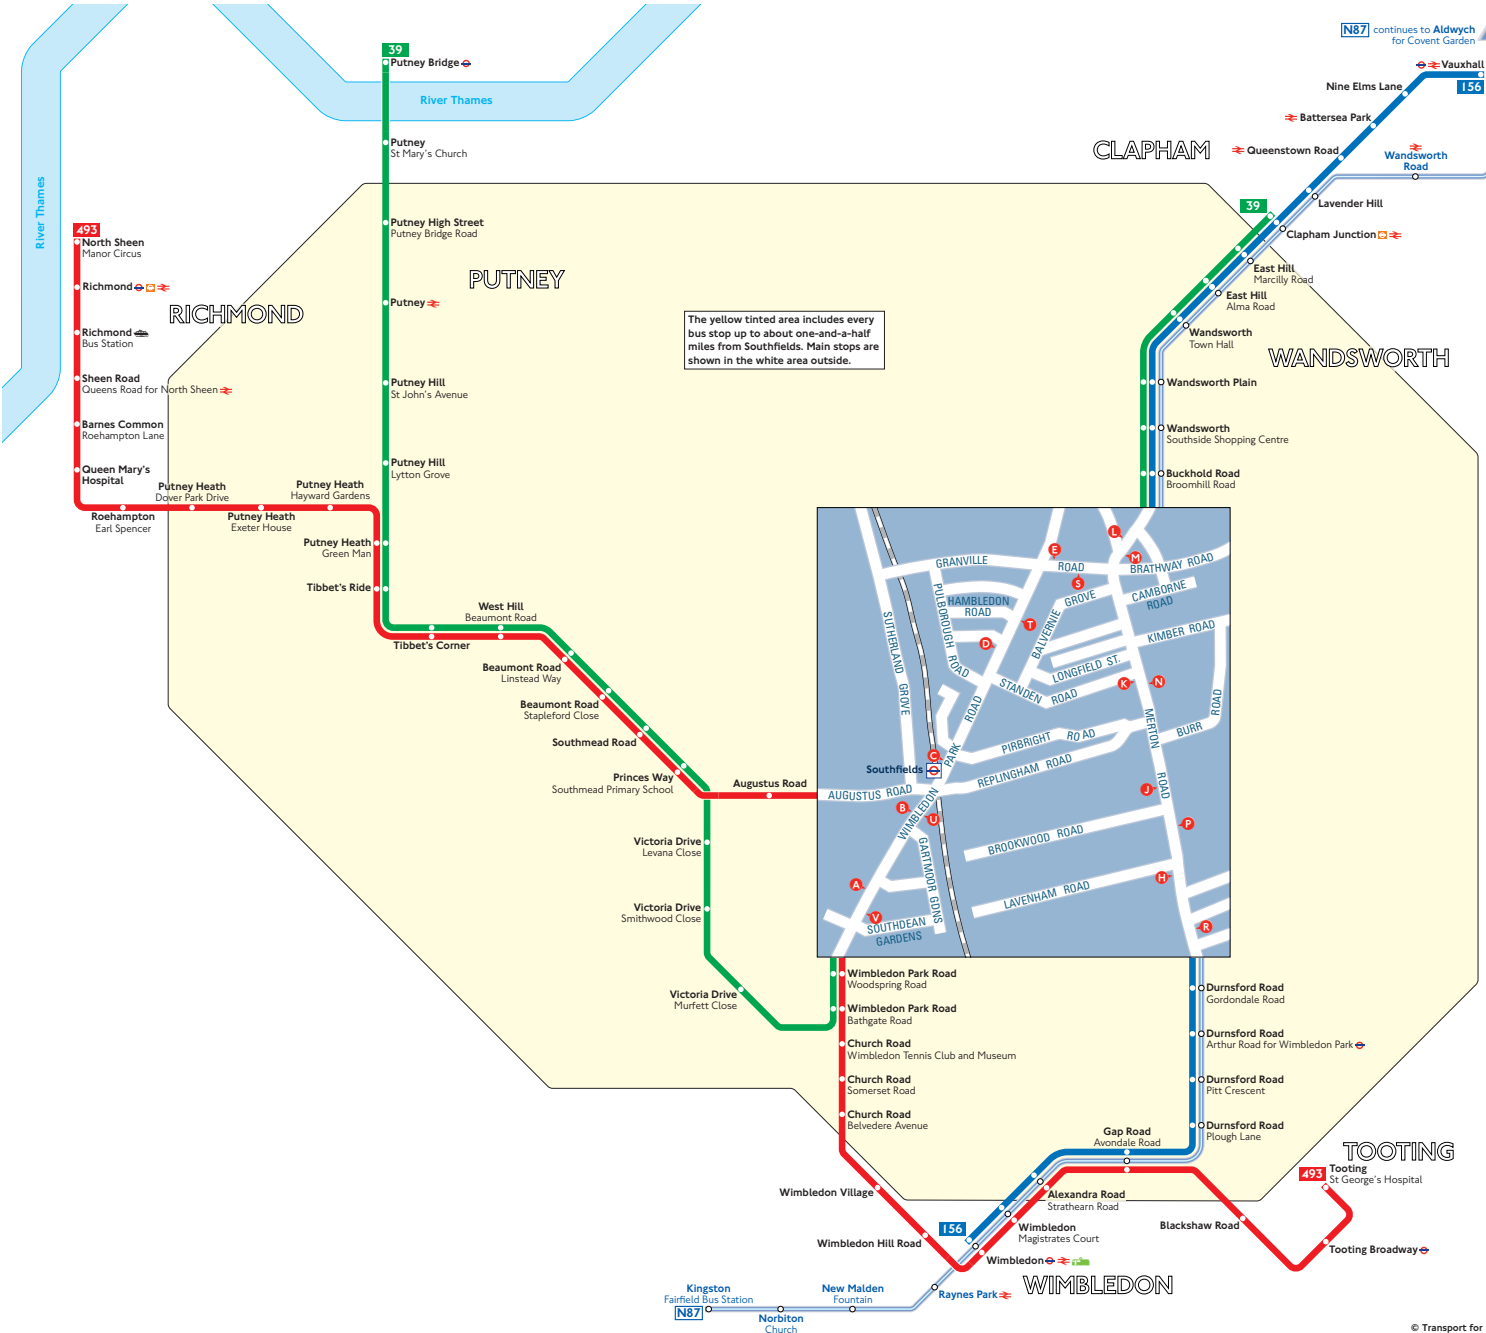

Buses from Southfields

Key

- 39** Day buses in black
- N87** Night buses in blue
- Connections with London Underground
- Connections with London Overground
- Connections with National Rail
- Connections with river boats
- Connections with Tramlink

Red discs show the bus stop you need for your chosen bus service. The disc **A** appears on the top of the bus stop in the street (see map of town centre in centre of diagram).

Route finder

Day buses

Bus route	Towards	Bus stops
39	Clapham Junction	A B C D E L
	Putney Bridge	M S T U V
156	Vauxhall	H J K L
	Wimbledon	M N P R
493	Richmond	A B
	Tooting	U V