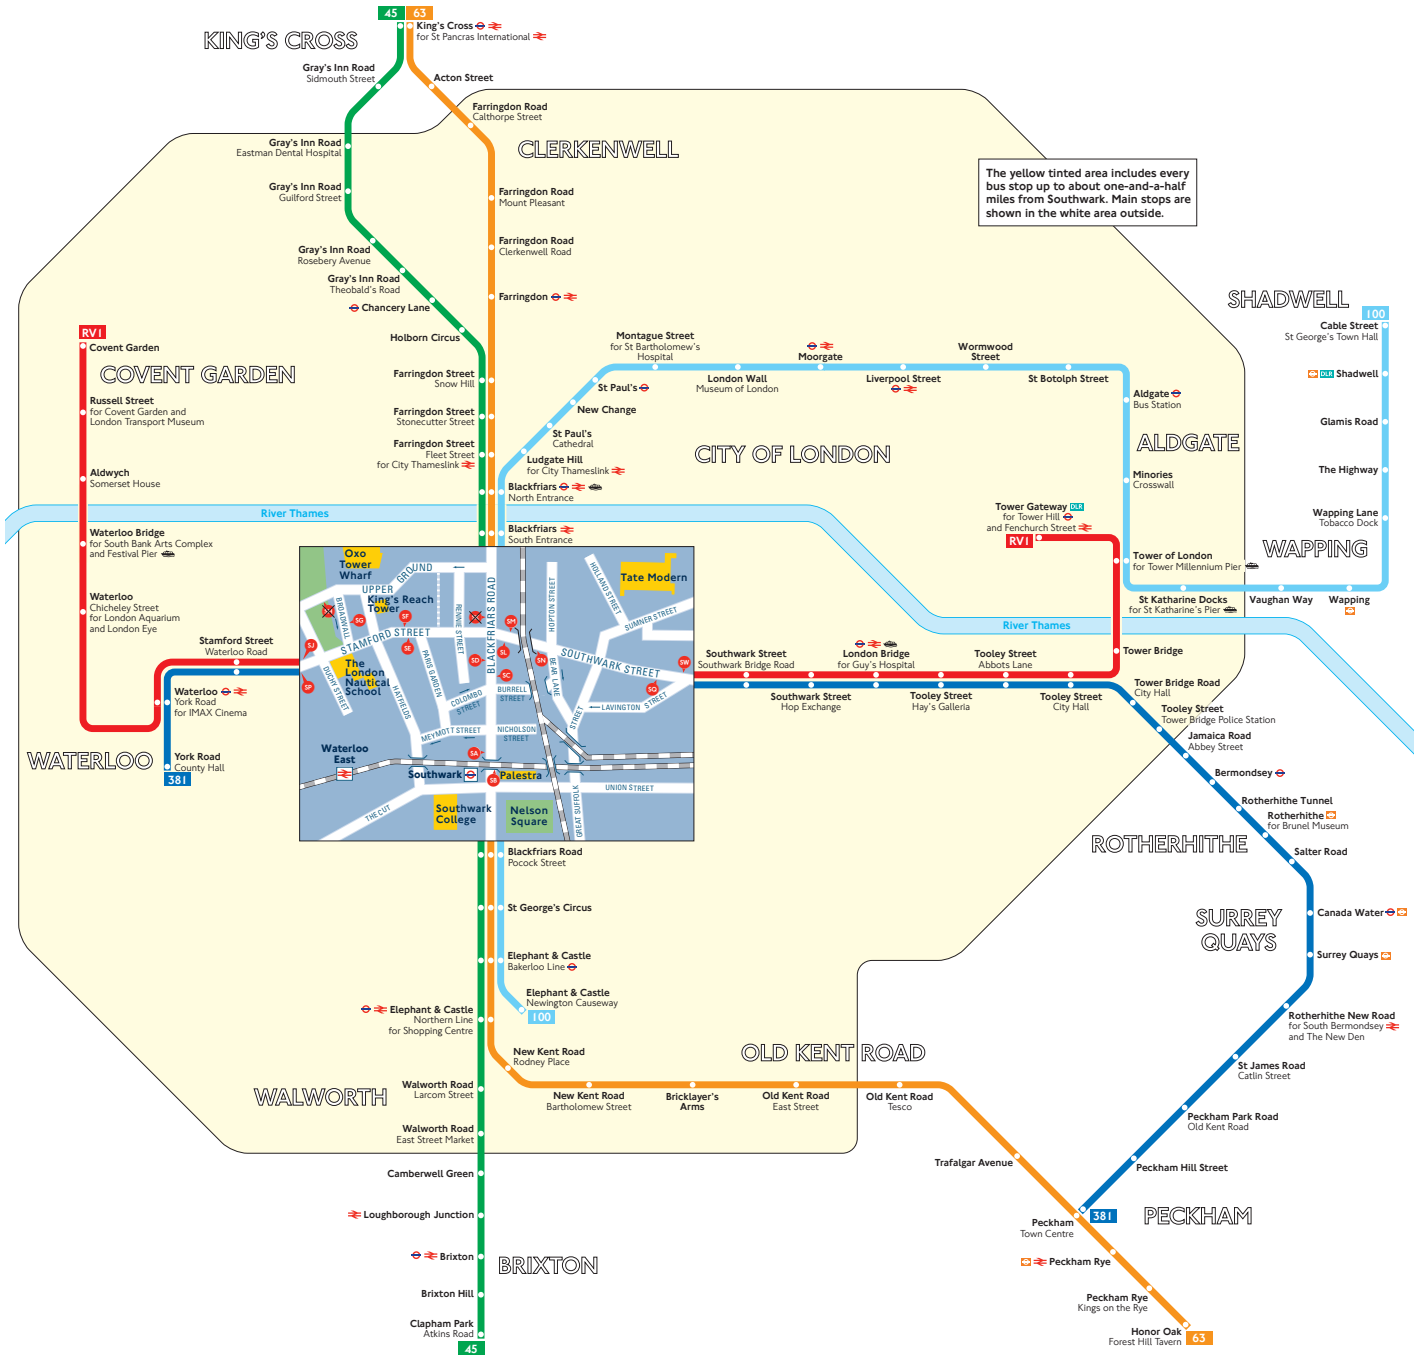

Buses from Southwark

Key

- 45 Day buses in black
- N63 Night buses in blue
- Connections with London Underground
- Connections with London Overground
- Connections with National Rail
- Connections with Docklands Light Railway
- Connections with river boats
- Suspended bus stops

Red discs show the bus stop you need for your chosen bus service. The disc **A** appears on the top of the bus stop in the street (see map of town centre in centre of diagram).

Route finder

Day buses

Bus route	Towards	Bus stops
45	Clapham Park	SB SC
	King's Cross	SA SD
63	Honor Oak	SB SC
	King's Cross	SA SD
100	Elephant & Castle	SB SC
	Shadwell	SA SD
381	Peckham	SF SJ SM SW
	Waterloo	SE SL SP SG
RVI	Covent Garden	SE SM SP SG
	Tower Gateway	SF SD SM SW

Night buses

Bus route	Towards	Bus stops
N63	Crystal Palace	SB SC
	King's Cross	SA SD
N89	Erith	SB SC
N343	Trafalgar Square	SA SD
	New Cross	SF SJ SM SW
N381	Trafalgar Square	SE SL SP SG
	Peckham	SF SJ SM SW
N381	Trafalgar Square	SE SL SP SG
	Trafalgar Square	SE SL SP SG