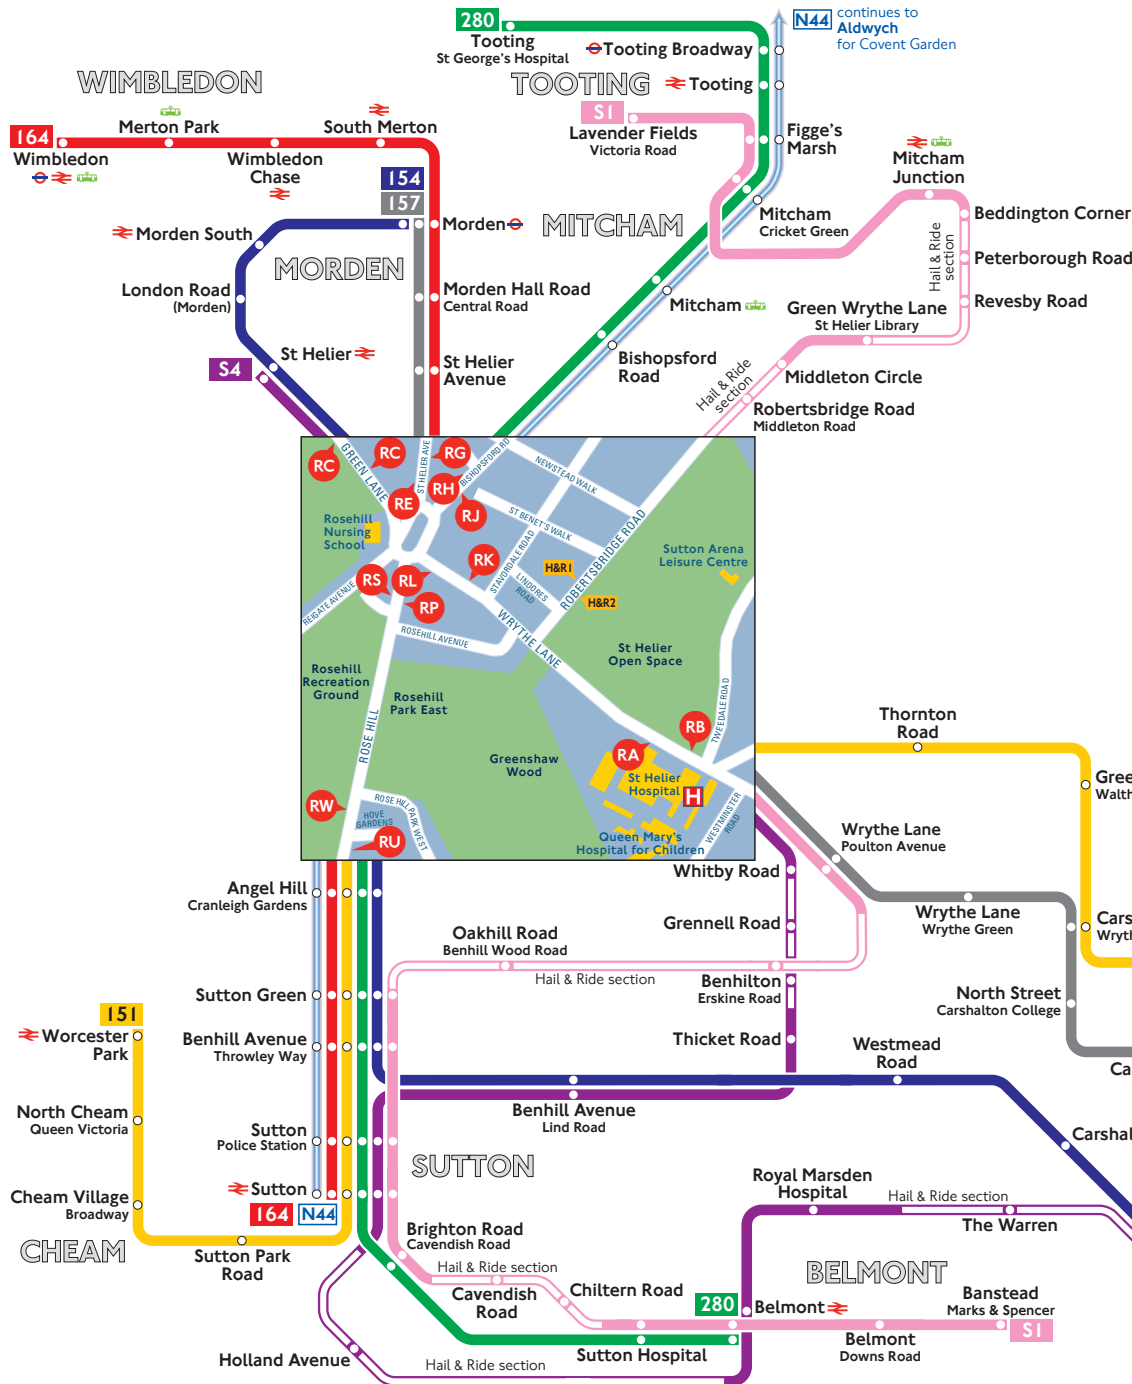

Buses from St Helier Hospital and Rose Hill

Route finder

Night buses

Bus route	Towards	Bus stops
151	Wallington	HB, RK, RS, RW
154	Worcester Park	HA, RL, RP, RU
	Morden	RC, RS, RW
157	West Croydon	RD, RP, RU
	Crystal Palace	HB, RG, RK
164	Morden	HA, RE, RL
	Sutton	RG, RP, RU
280	Wimbledon	RE, RS, RW
	Belmont	RJ, RP, RU
S1	Tooting	RH, RS, RW
	Banstead	HB, H&R2
S4	Lavender Fields	HA, H&R1
	Roundshaw+	HB, RD, RK
	St Helier Station+	HA, RC, RL

+ Mondays to Saturdays except evenings

Hail & Ride

Route S1 operates as Hail & Ride on Robertsbridge Road marked H&R1 and H&R2 on the map.

Buses stop at any safe point along the road. There are no bus stops at these locations, but please indicate clearly to the driver when you wish to board or alight.

Night buses

Bus route	Towards	Bus stops
N44	Aldwych	RH, RS, RW
	Sutton	RJ, RP, RU

© Transport for London TFL 27816.03.14 (T)
Information correct from February 2014