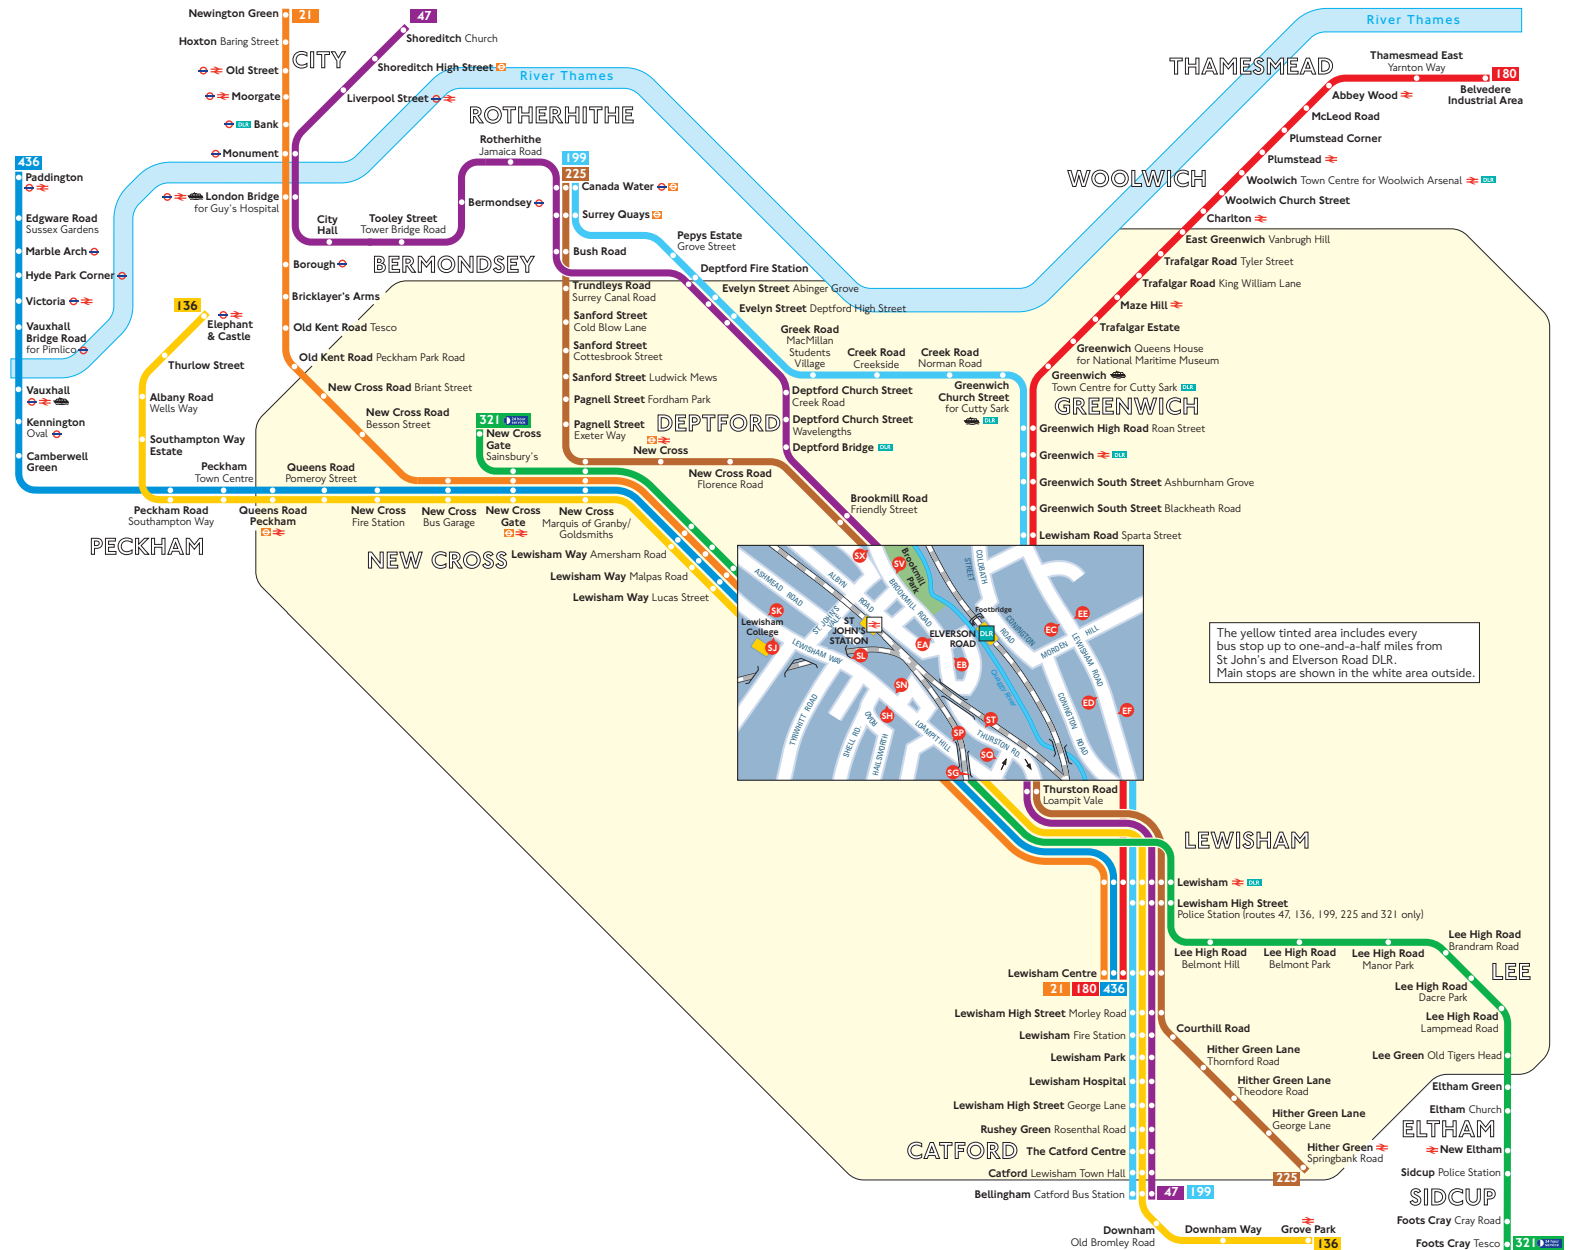

## Key

-  Connections with London Underground
-  Connections with London Overground
-  Connections with National Rail
-  Connections with river boats
-  Connections with Docklands Light Railway

 Red discs show the bus stop you need for your chosen bus service. The disc **A** appears on the top of the bus stop in the street (see map of town centre in centre of diagram).

## Route finder

### Day buses including 24-hour services

Bus route	Towards	Bus stops
<b>21</b>	Lewisham	SK SL SN SP
	Newington Green	SG SH SJ
<b>47</b>	Catford	EB ST SV
	Shoreditch	EA SO SX
<b>136</b>	Elephant & Castle	SG SH SJ
	Grove Park	SK SL SN SP
<b>180</b>	Belvedere Industrial Area	EC ED
	Lewisham	EE EF
<b>199</b>	Canada Water	EC ED
	Catford	EB EF
<b>225</b>	Canada Water	EA SO SX
	Hither Green	EB ST SV
<b>321</b> 	Foots Cray	SK SL SN SP
	New Cross Gate	SG SH SJ
<b>436</b>	Lewisham	SK SL SN SP
	Paddington	SG SH SJ

The yellow tinted area includes every bus stop up to one-and-a-half miles from St John's and Elverson Road DLR. Main stops are shown in the white area outside.