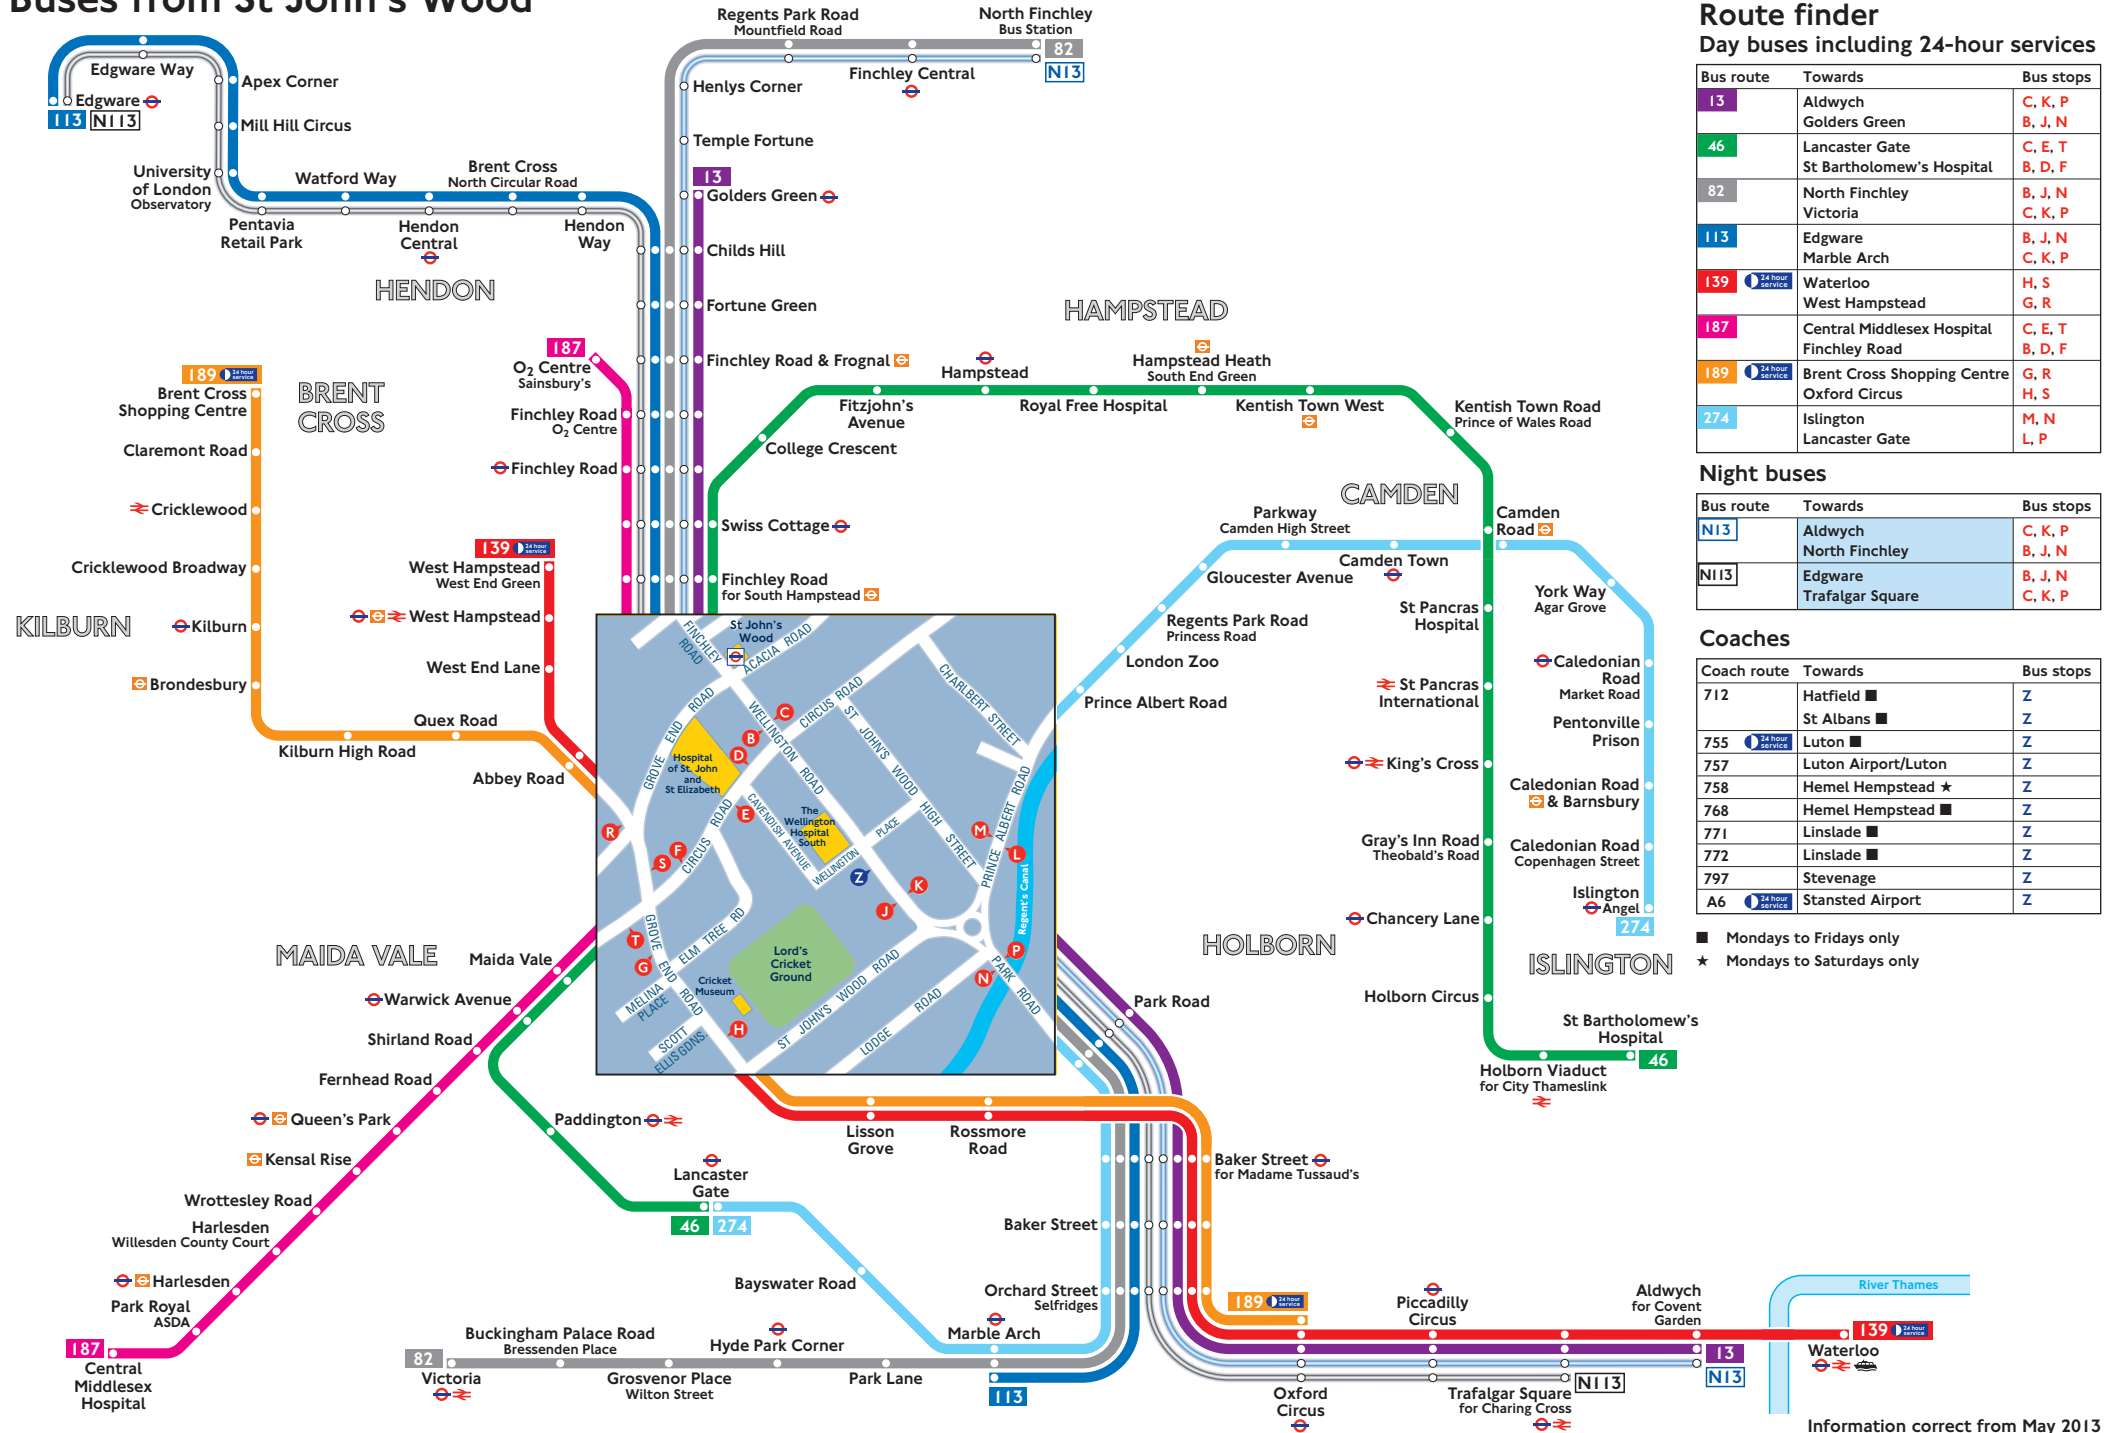

Buses from St John's Wood

Route finder

Day buses including 24-hour services

Bus route	Towards	Bus stops
13	Aldwych Golders Green	C, K, P B, J, N
46	Lancaster Gate St Bartholomew's Hospital	C, E, T B, D, F
82	North Finchley Victoria	B, J, N C, K, P
113	Edgware Marble Arch	B, J, N C, K, P
139	Waterloo West Hampstead	H, S G, R
187	Central Middlesex Hospital Finchley Road	C, E, T B, D, F
189	Brent Cross Shopping Centre Oxford Circus	G, R H, S
274	Islington Lancaster Gate	M, N L, P

Night buses

Bus route	Towards	Bus stops
N13	Aldwych North Finchley	C, K, P B, J, N
NI13	Edgware Trafalgar Square	B, J, N C, K, P

Coaches

Coach route	Towards	Bus stops
712	Hatfield ■ St Albans ■	Z
755	Luton ■	Z
757	Luton Airport/Luton	Z
758	Hemel Hempstead ★	Z
768	Hemel Hempstead ■	Z
771	Linslade ■	Z
772	Linslade ■	Z
797	Stevenage	Z
A6	Stansted Airport	Z

■ Mondays to Fridays only
★ Mondays to Saturdays only