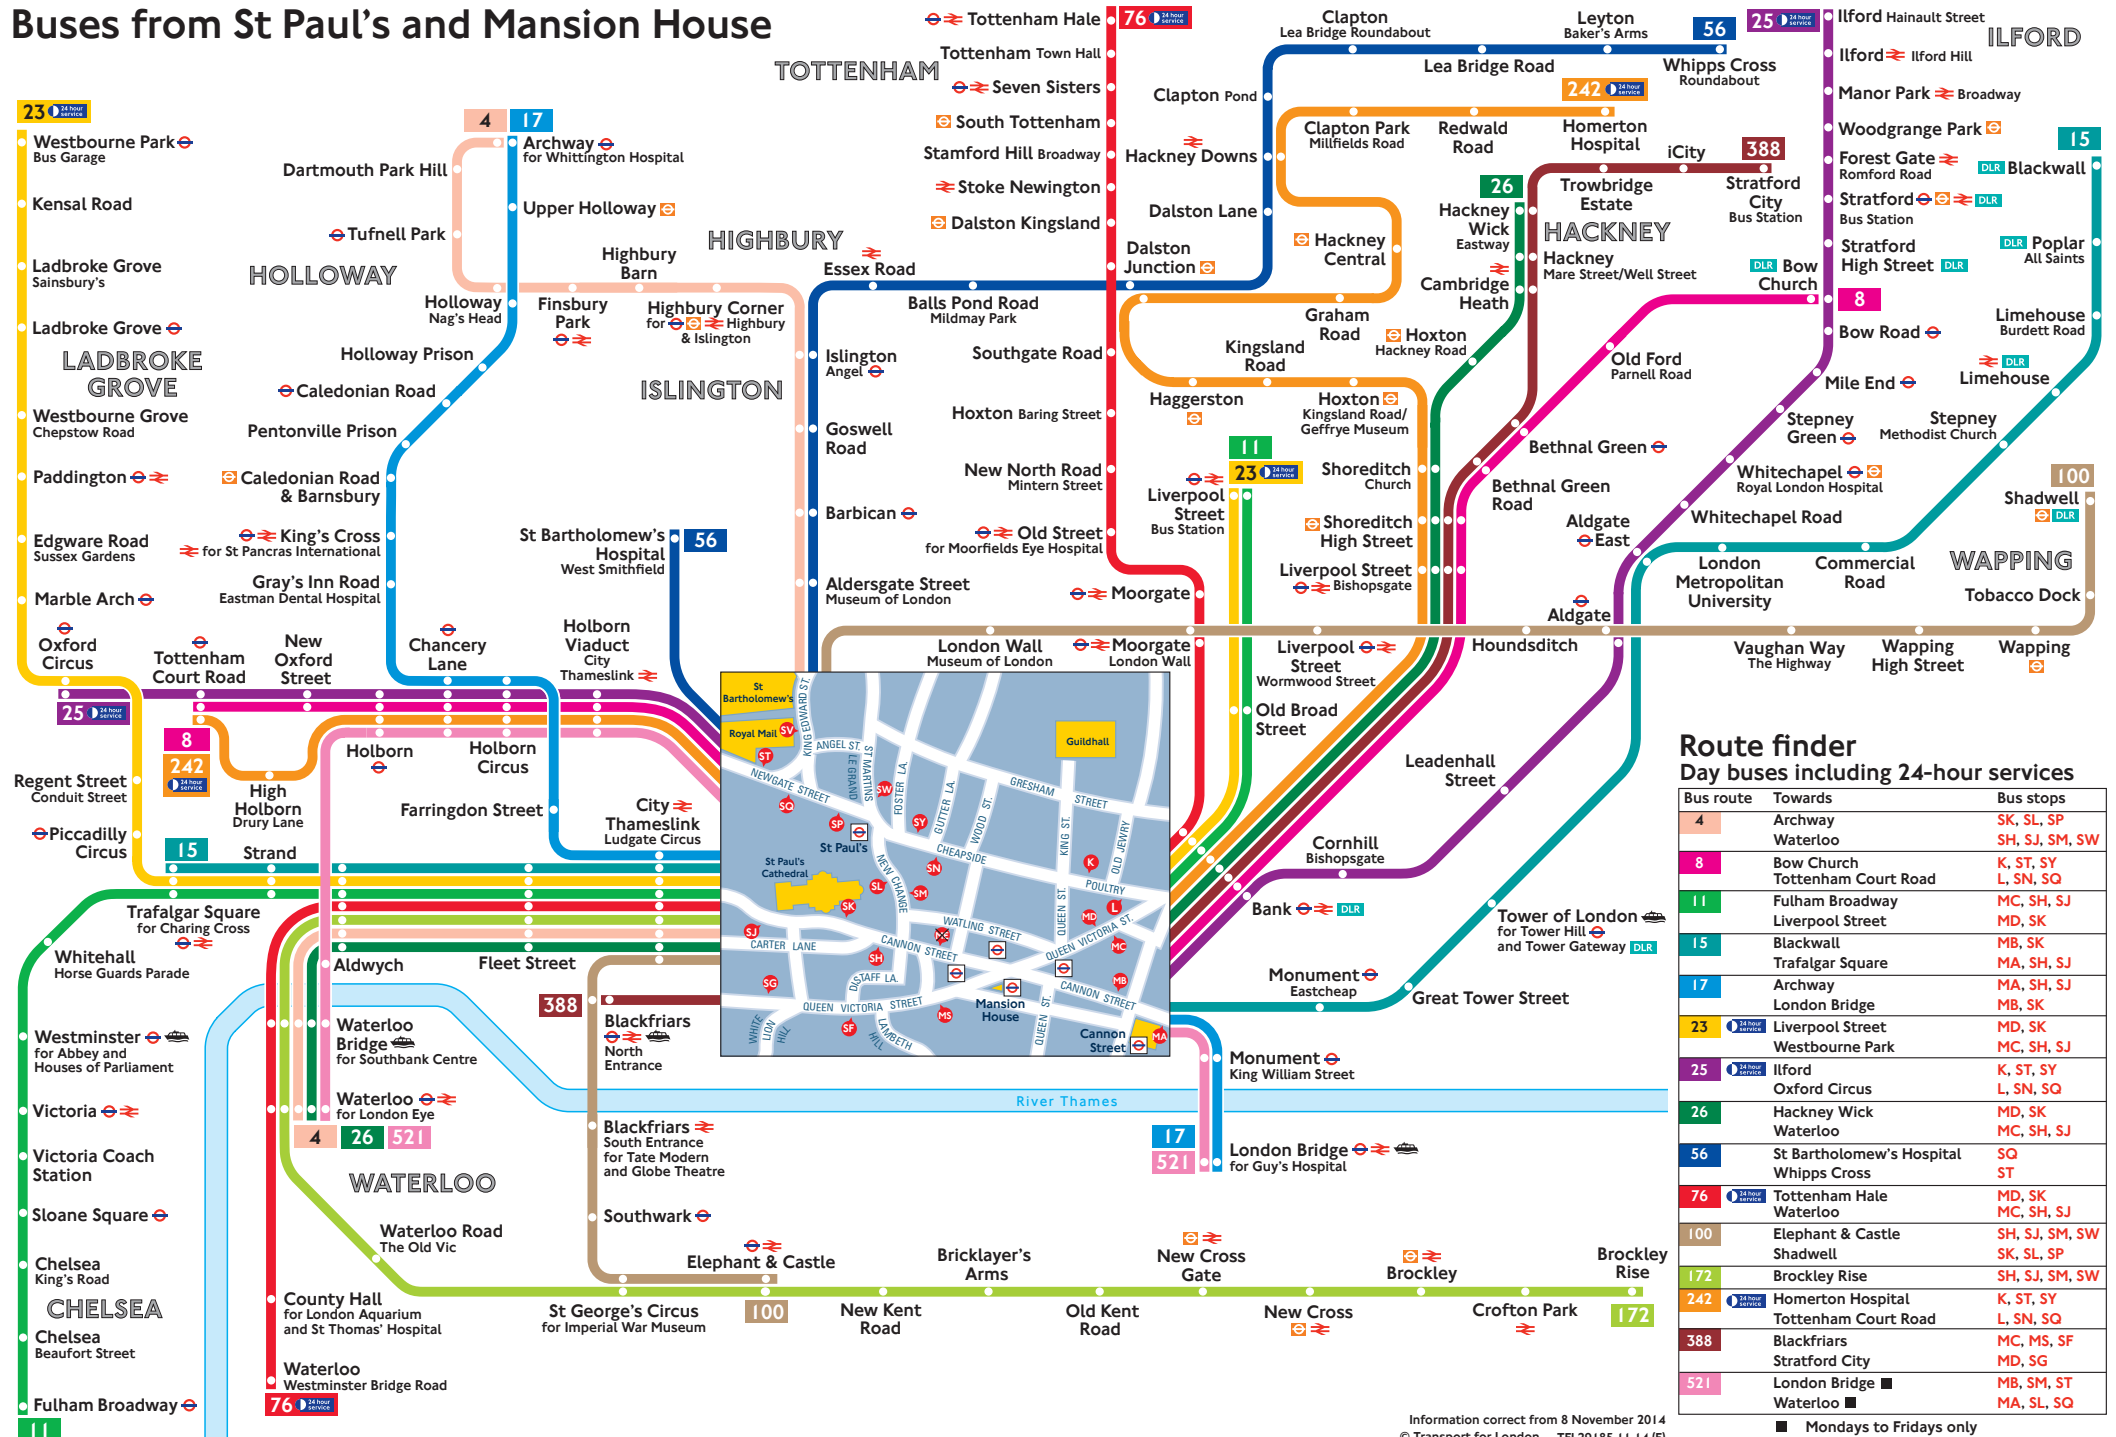

# Buses from St Paul's and Mansion House

## Route finder Day buses including 24-hour services

Bus route	Towards	Bus stops
4	Archway Waterloo	SK, SL, SP SH, SJ, SM, SW
8	Bow Church Tottenham Court Road	K, ST, SY L, SN, SQ
11	Fulham Broadway Liverpool Street	MC, SH, SJ MD, SK
15	Blackwall Trafalgar Square	MB, SK MA, SH, SJ
17	Archway London Bridge	MA, SH, SJ MB, SK
23	Liverpool Street Westbourne Park	MD, SK MC, SH, SJ
25	Ilford Oxford Circus	K, ST, SY L, SN, SQ
26	Hackney Wick Waterloo	MD, SK MC, SH, SJ
56	St Bartholomew's Hospital Whipps Cross	SQ ST
76	Tottenham Hale Waterloo	MD, SK MC, SH, SJ
100	Elephant & Castle Shadwell	SH, SJ, SM, SW SK, SL, SP
172	Brockley Rise Tottenham Court Road	SH, SJ, SM, SW L, SN, SQ
242	Homerton Hospital Tottenham Court Road	K, ST, SY L, SN, SQ
388	Blackfriars Stratford City	MC, MS, SF MD, SG
521	London Bridge Waterloo	MB, SM, ST MA, SL, SQ

■ Mondays to Fridays only