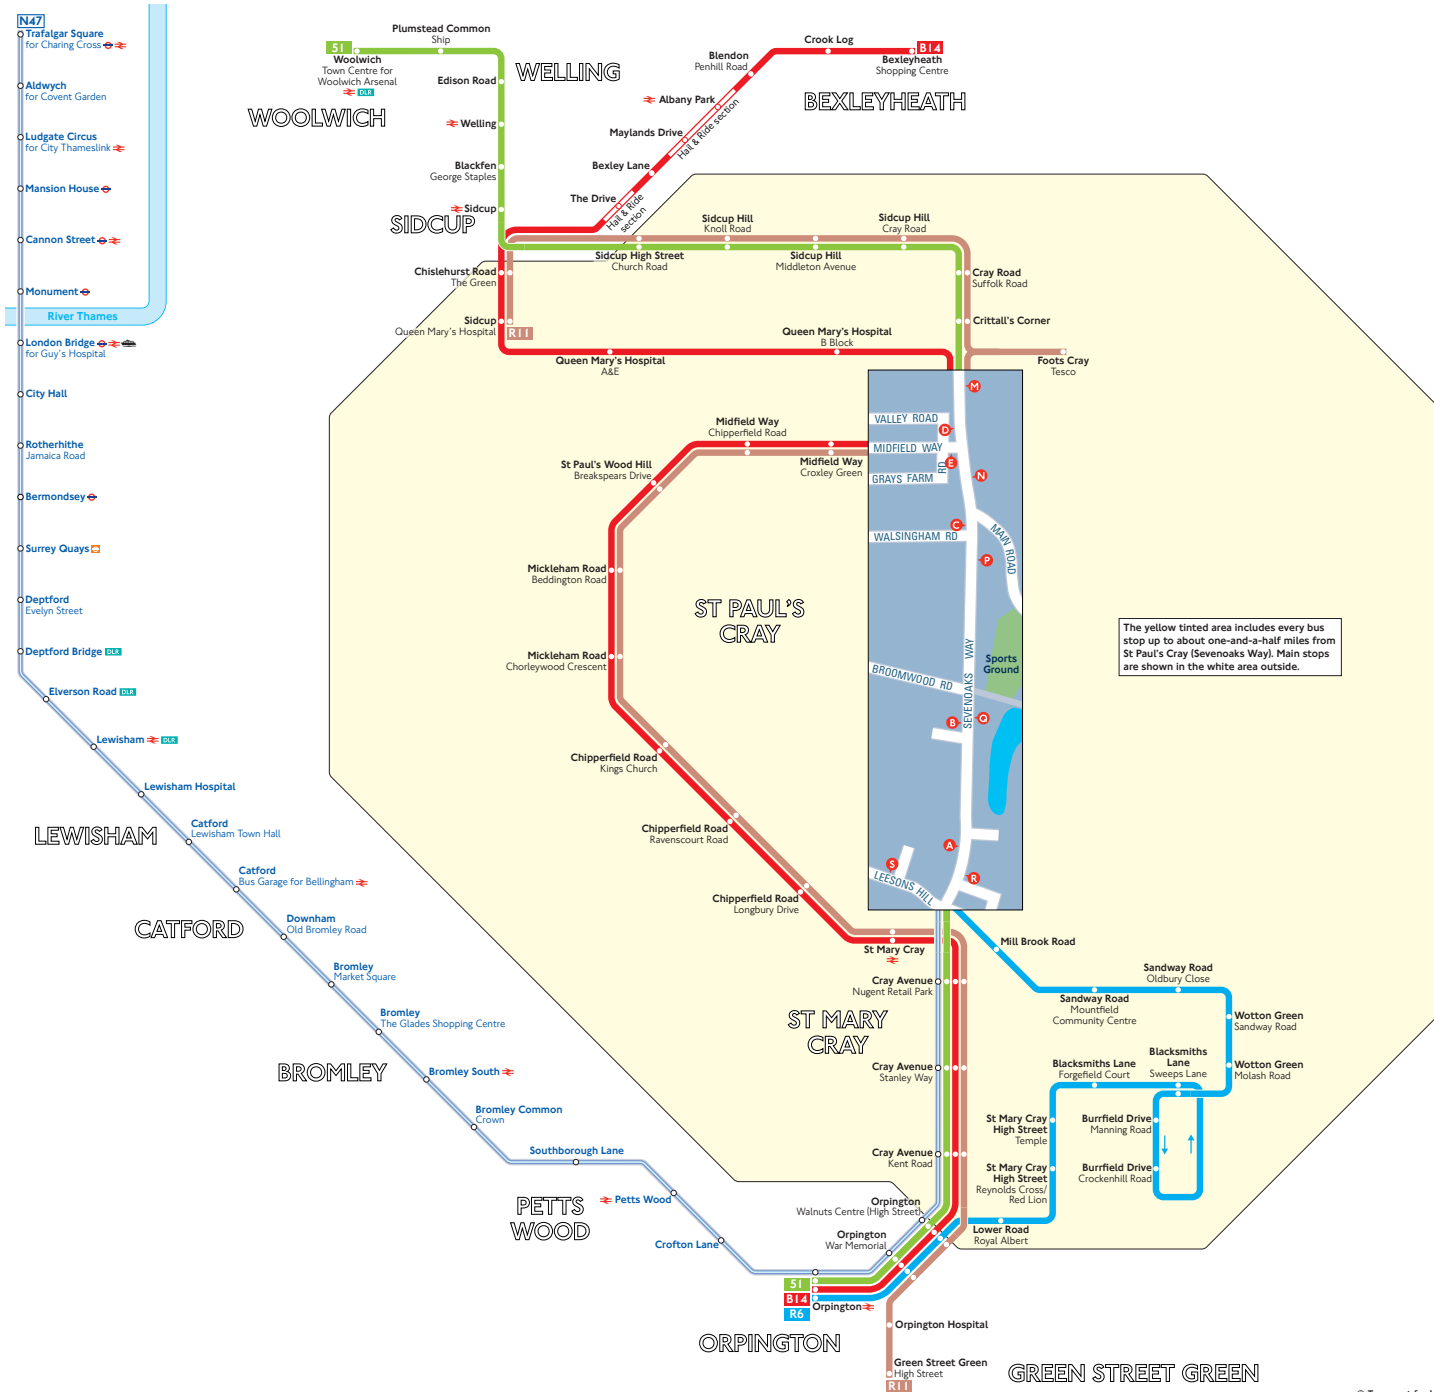

# Buses from St. Paul's Cray (Sevenoaks Way)

## Key

- Connections with London Underground
- Connections with London Overground
- Connections with National Rail
- Connections with Docklands Light Railway
- Connections with river boats
- Mondays to Saturdays and Sunday shopping hours only

**A** Red discs show the bus stop you need for your chosen bus service. The disc appears on the top of the bus stop in the street (see map of town centre in centre of diagram).

## Route finder