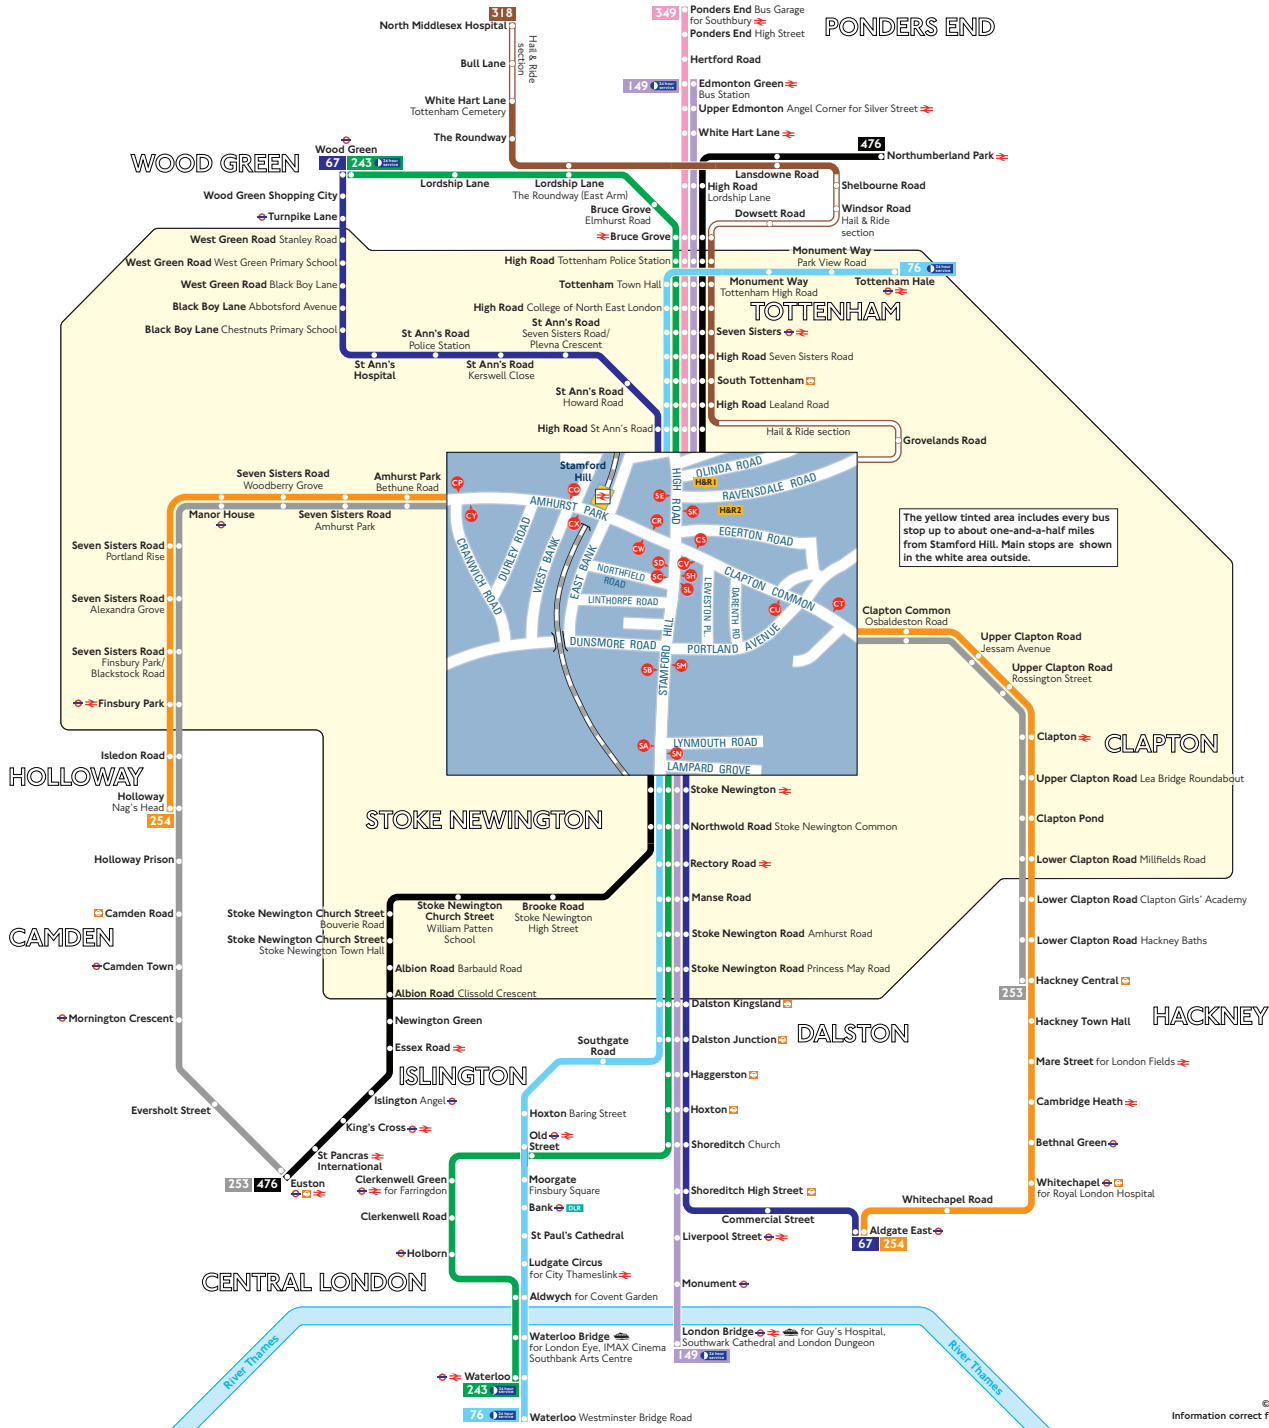

Buses from Stamford Hill

Key

- Connections with London Underground
- Connections with London Overground
- Connections with National Rail
- Connections with Docklands Light Railway
- Connections with river boats

Route 318 operates as Hail & Ride on the sections of roads marked **H&R1** and **H&R2** on the map. Buses stop at any safe point along the road. There are no bus stops at these locations, but please indicate clearly to the driver when you wish to board or alight.

A Red discs show the bus stop you need for your chosen bus service. The disc **A** appears on the top of the bus stop in the street (see map of town centre in centre of diagram).

Route finder

Day buses including 24-hour services

Bus route	Towards	Bus stops
67	Aldgate	ST SL SM SN
	Wood Green	SA SB SC SE
76	Tottenham Hale	SA SB SD SE
	Waterloo	ST SL SM SN
149	Edmonton Green	SA SB SD SE
	London Bridge	ST SL SM SN
243	Waterloo	ST SL SM SN
	Wood Green	SA SB SD SE
253	Euston	CV CV SW CV CV
	Hackney Central	CP CC CR CS CT
254	Aldgate	CP CC CR CS CT
	Holloway	CV SE SW SK SN
318	North Middlesex Hospital	CV SE H&R1
349	Ponders End	ST
476	Euston	ST SK SM SN
	Northumberland Park	SA SB SD SE