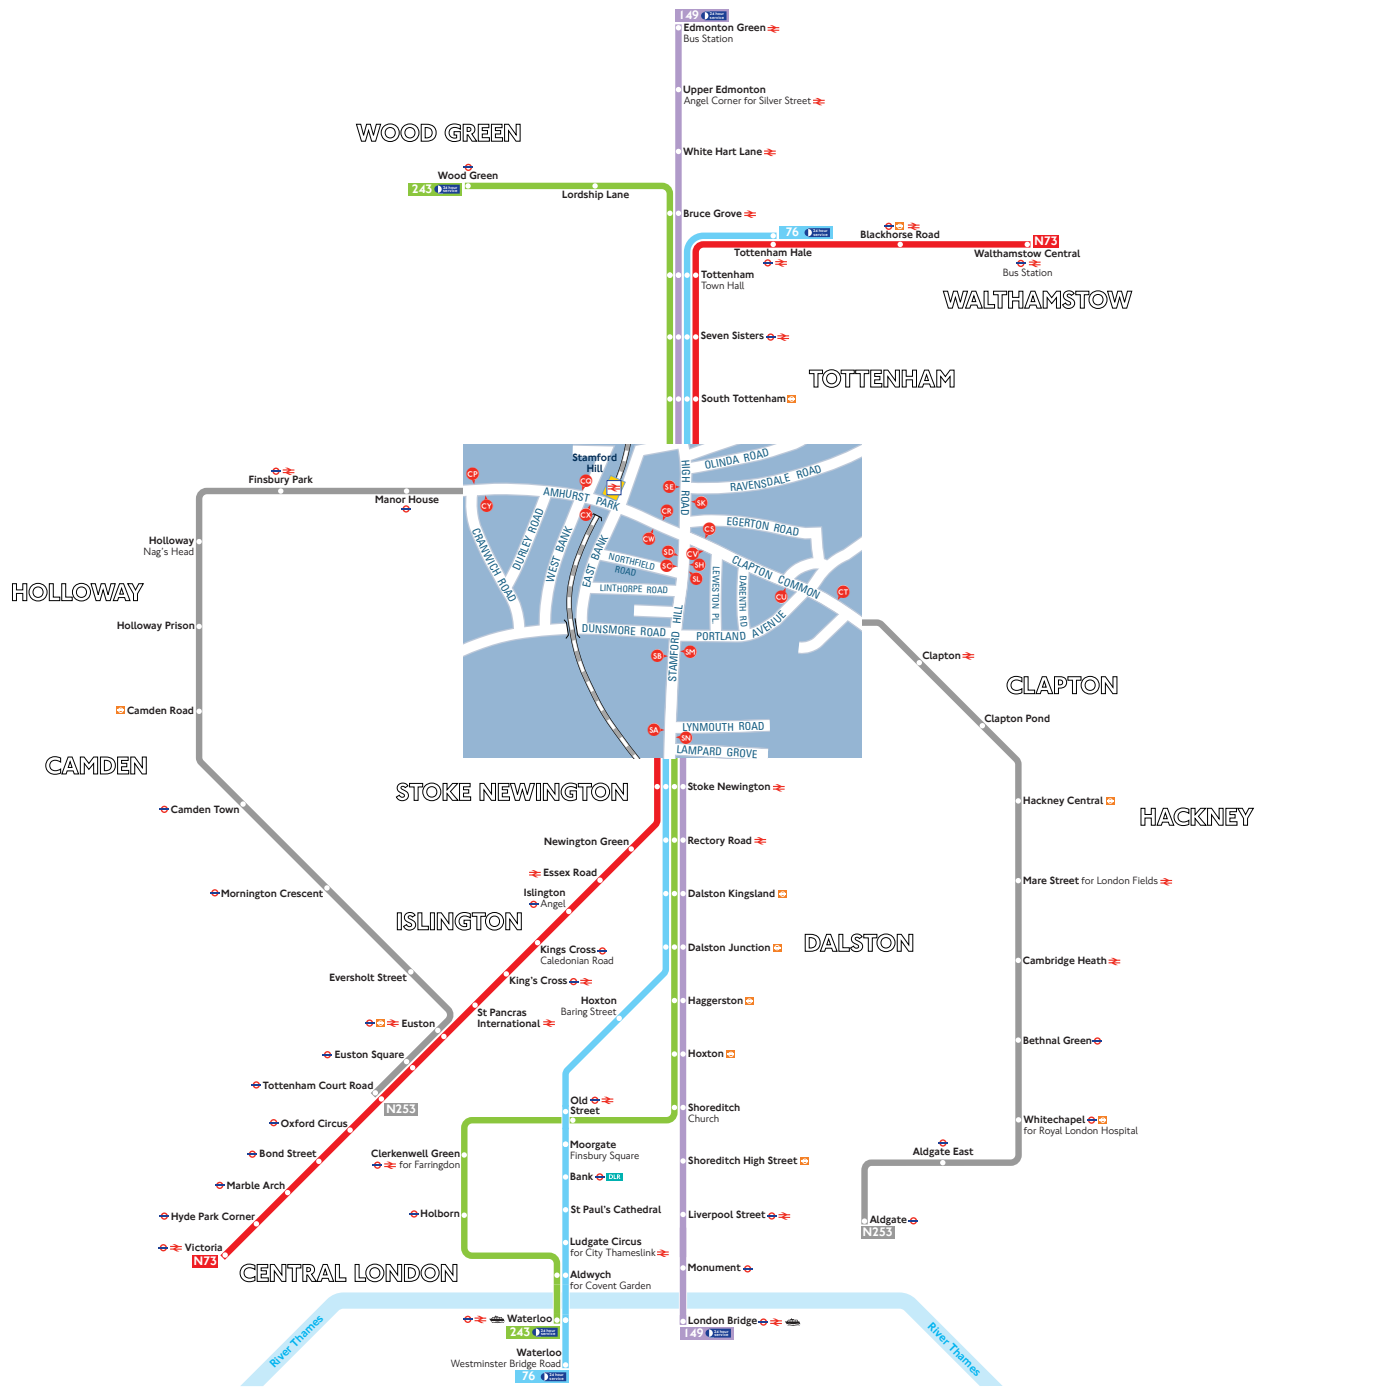

Night buses from Stamford Hill

Key

- Connections with London Underground
 - Connections with London Overground
 - Connections with National Rail
 - Connections with Docklands Light Railway
 - Connections with river boats
- Red discs show the bus stop you need for your chosen bus service. The disc appears on the top of the bus stop in the street (see map of town centre in centre of diagram).

Route finder

Night buses including 24-hour services

Bus route	Towards	Bus stops
76	Tottenham Hale	SA SB SD SE
	Waterloo	SK SL SM SN
149	Edmonton Green	SA SB SD SE
	London Bridge	SK SL SM SN
243	Waterloo	SK SL SM SN
	Wood Green	SA SB SD SE
N73	Victoria	SH SK SM SN
	Walthamstow	SA SB SD SE
N253	Aldgate	CP CC CR CS CT
	Tottenham Court Road	CU CV CW CX CY

Day buses

For day bus information, please see separate poster.