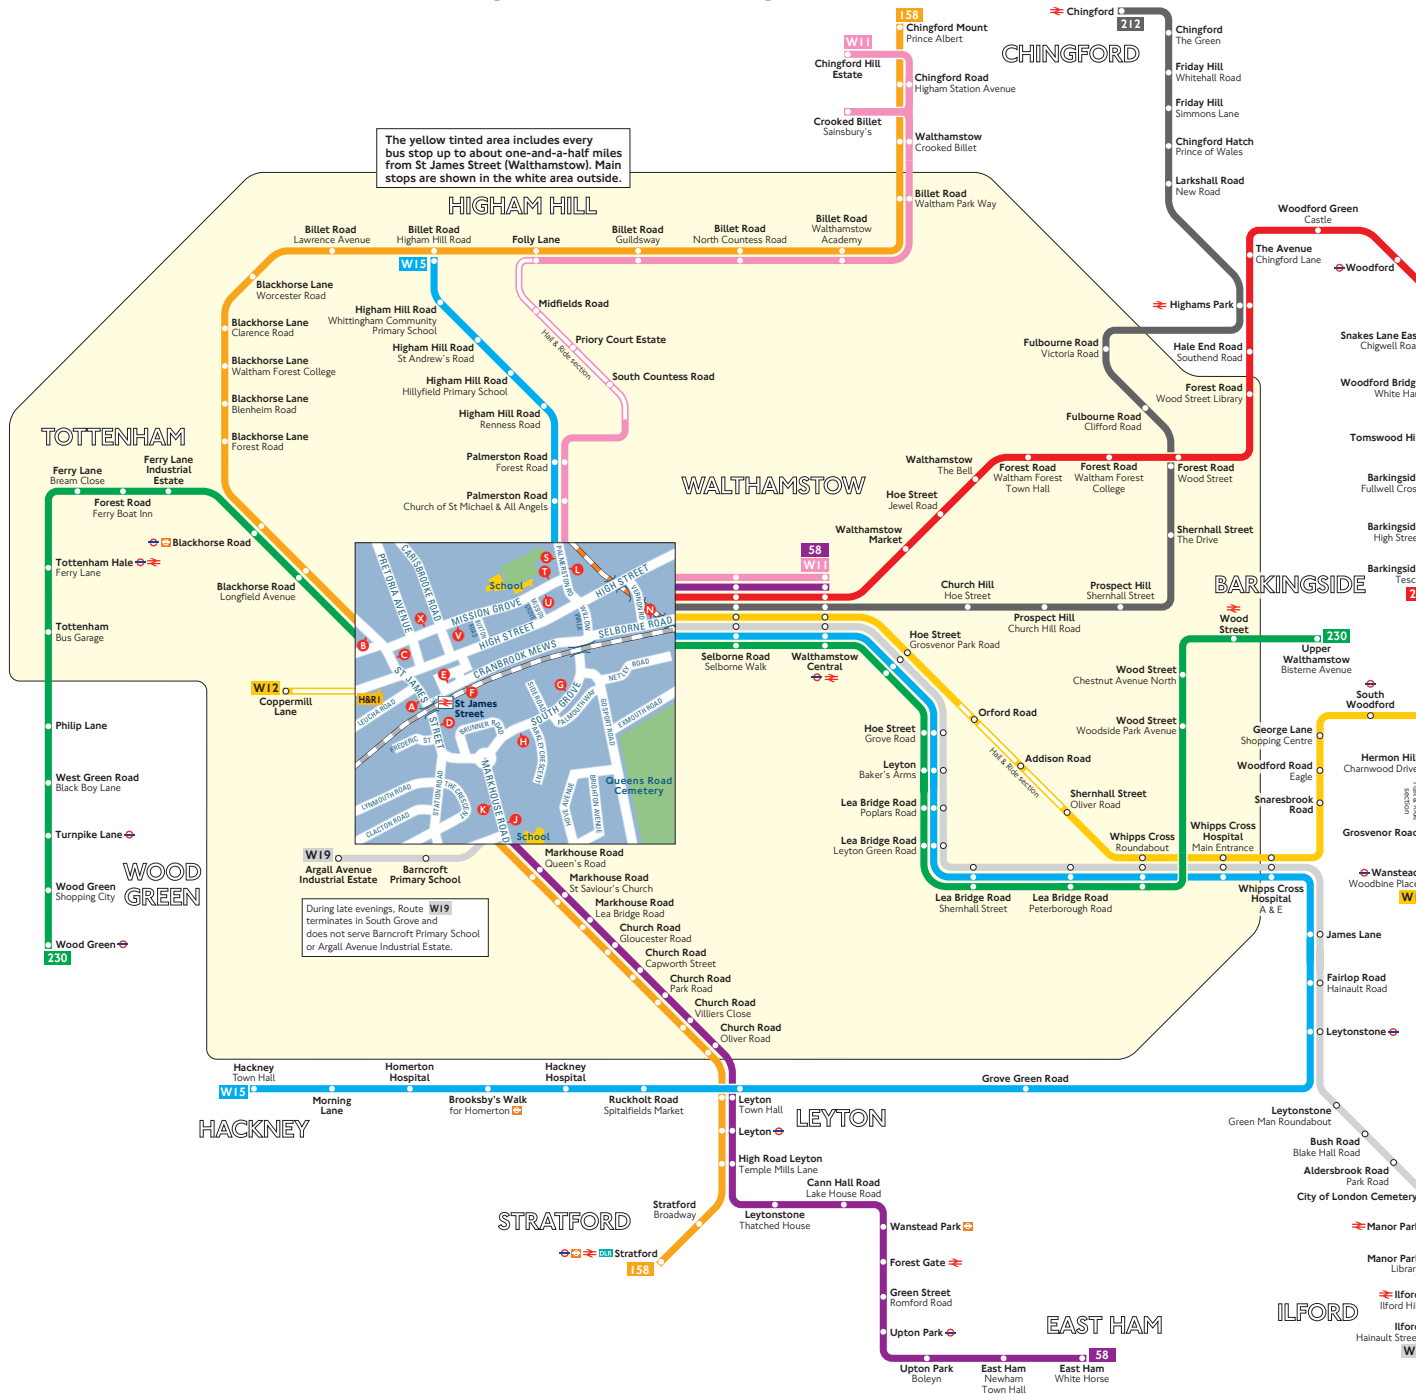

# Buses from St James Street (Walthamstow)

## Route finder

### Day buses

| Bus route | Towards                           | Bus stops  |
|-----------|-----------------------------------|------------|
| 58        | East Ham                          | H J        |
|           | Walthamstow Central               | G K N      |
| 158       | Chingford Mount                   | A B K      |
|           | Stratford                         | C D J      |
| 212       | Chingford                         | E N        |
|           | Upper Walthamstow                 | C D G N    |
| 230       | Wood Green                        | A B H      |
|           | Barkingside                       | E N        |
| 275       | Chingford Hill                    | S          |
|           | Walthamstow                       | L N        |
| W11       | Coppermill Lane                   | C U V H&R1 |
|           | Wanstead                          | N T X      |
| W12       | Hackney                           | L N        |
|           | Higham Hill                       | S          |
| W15       | Argall Avenue Industrial Estate + | H J        |
|           | Ilford                            | G K N      |

+ Mondays to Saturdays except evenings

Hail & Ride

Route W12 operates as Hail and Ride on the sections of roads marked H&R1 on the map. Buses stop at any safe point along the road. There are no bus stops at these locations, but please indicate clearly to the driver when you wish to board or alight.