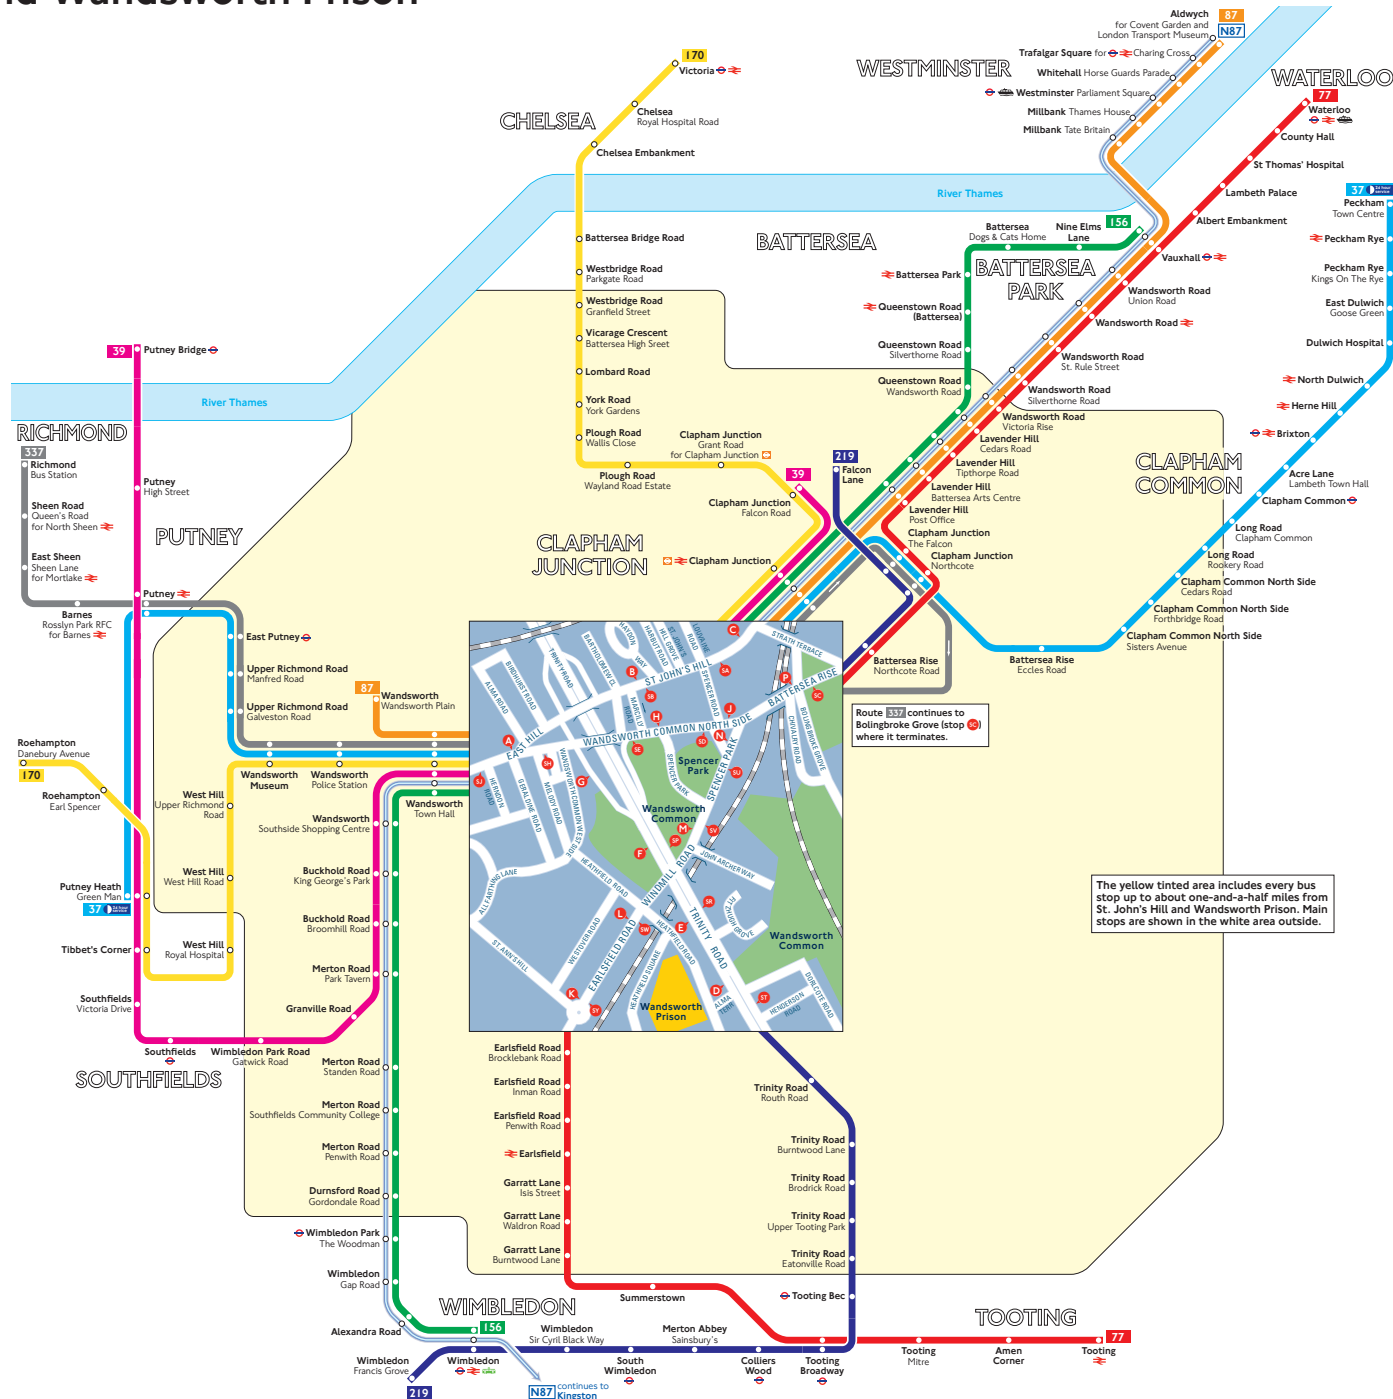

Buses from St. John's Hill and Wandsworth Prison

Route finder

Day buses including 24-hour routes

Bus route	Towards	Bus stops
37	Peckham	A B C
	Putney Heath	SA SB SH SJ
39	Clapham Junction	A B C
	Putney Bridge	SA SB SH SJ
77	Tooting	SC SU SV SW SY
	Waterloo	K L M N P
87	Aldwych	A B C
	Wandsworth	SA SB SH SJ
156	Vauxhall	A B C
	Wimbledon	SA SB SH SJ
170	Roehampton	SA SB SH SJ
	Victoria	A B C
219	Clapham Junction	D E F G H J P
	Wimbledon	SC SD SE SF SH ST
337	Battersea Rise	A B C
	Richmond	SA SB SH SJ

Night buses

Bus route	Towards	Bus stops
N87	Aldwych	A B C
	Kingston	SA SB SH SJ