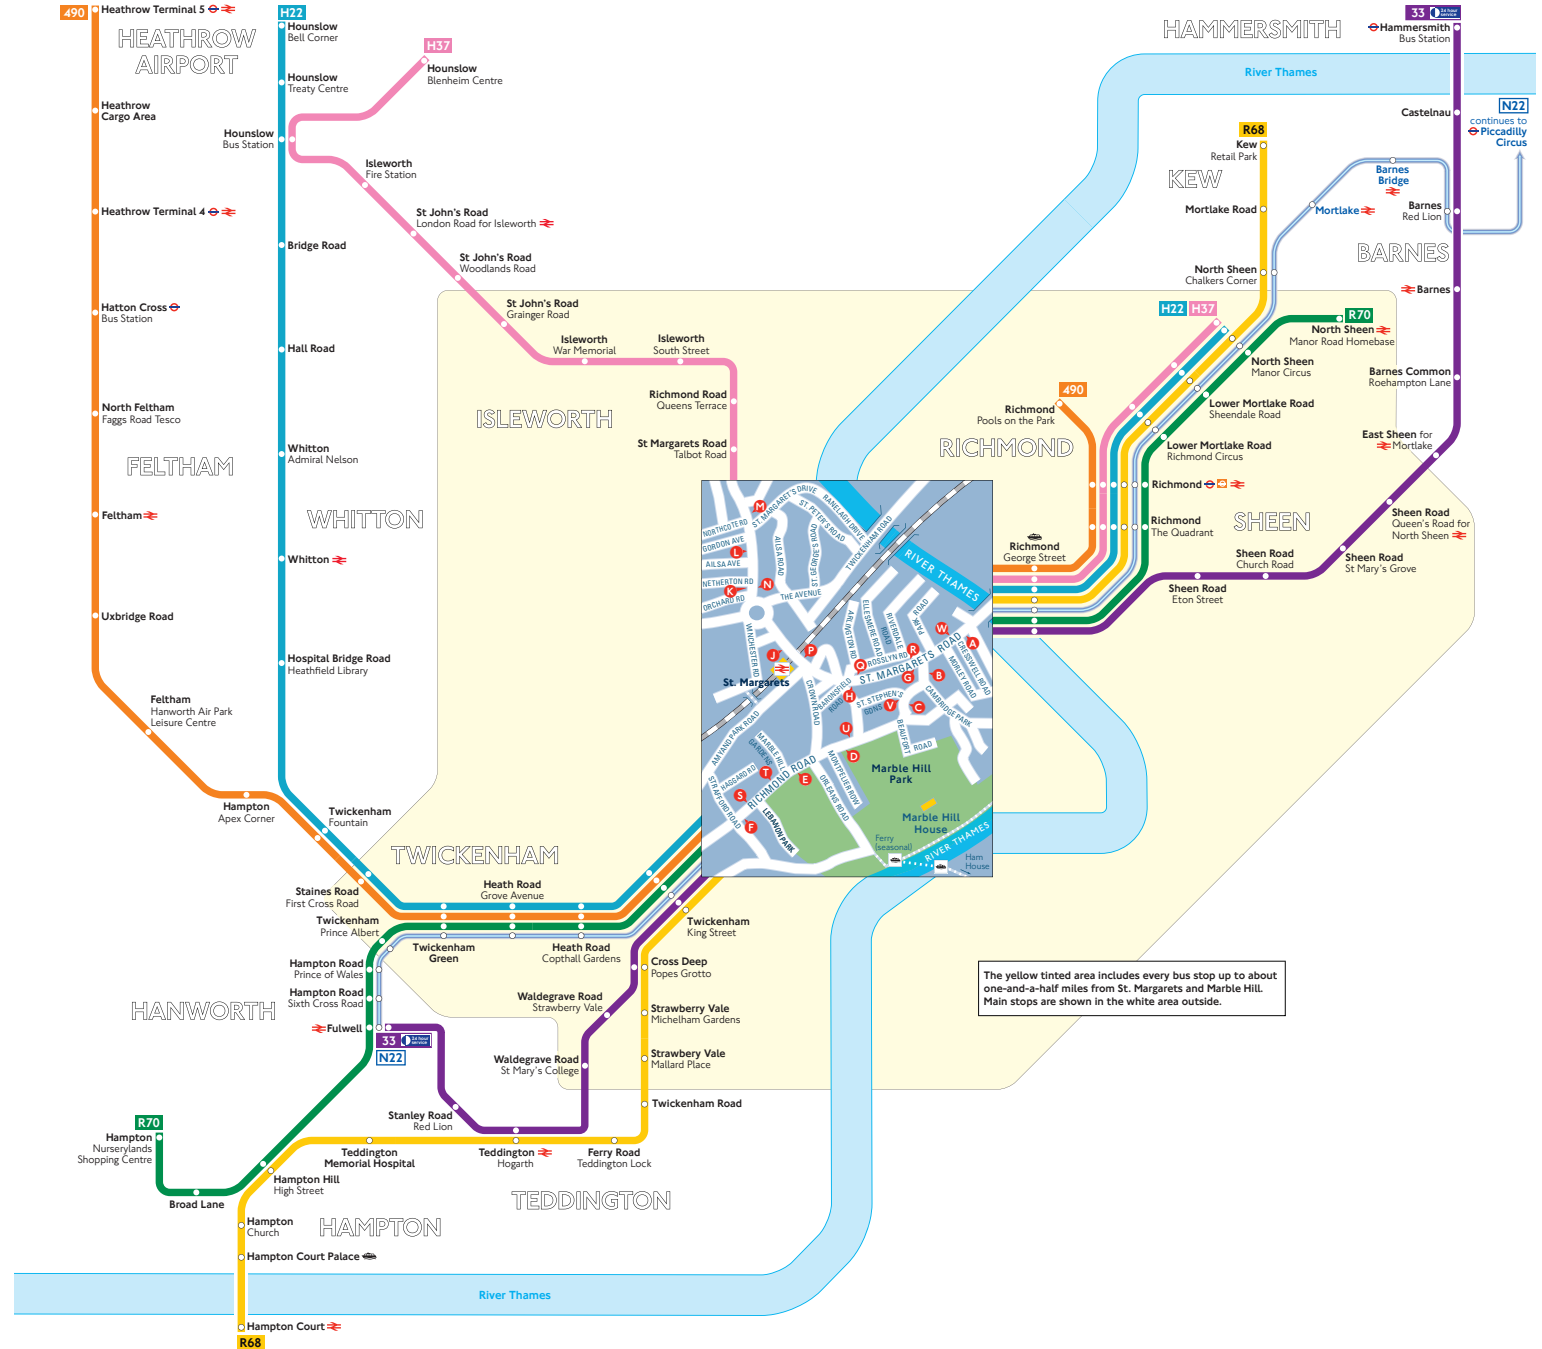

Buses from St. Margarets and Marble Hill

Route finder

Day buses including 24-hour services

Bus route	Towards	Bus stops
33	Fulwell	A B C D E F
	Hammersmith	S T U V W
490	Heathrow Terminal 5	A B C D E F
	Richmond	S T U V W
H22	Hounslow	A B C D E F
	North Sheen	S T U V W
H37	Hounslow	A G H J K L
	Richmond	M N P Q R W
R68	Hampton Court	A B C D E F
	Kew	S T U V W
R70	Hampton	A B C D E F
	North Sheen	S T U V W

Night buses

Bus route	Towards	Bus stops
N22	Fulwell	A B C D E F
	Piccadilly Circus	S T U V W

Other buses

Bus route	Towards	Bus stops
969	Roehampton Vale ▼	P O R W
	Whitton ▼	A G H J

▼ One journey in each direction on Mondays and Fridays only