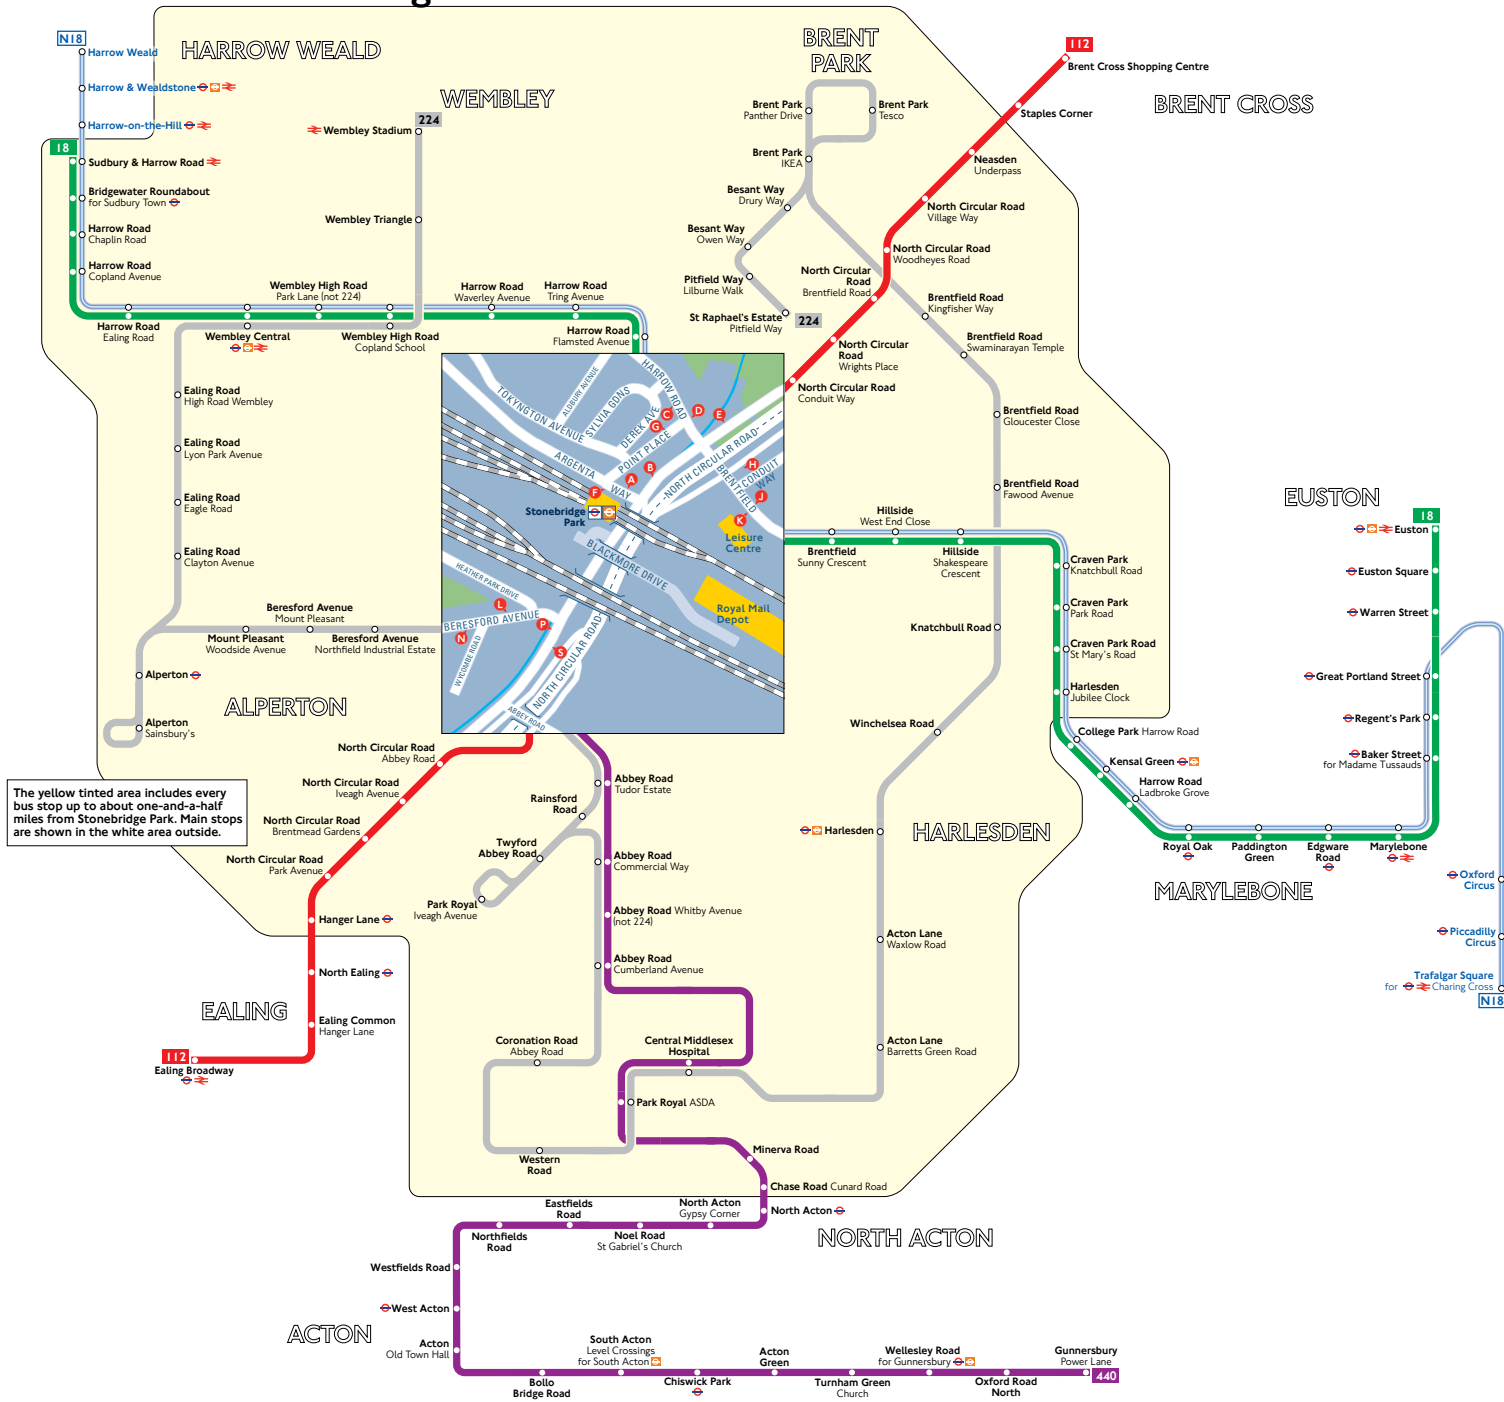

Buses from Stonebridge Park

Route finder

Day buses

Bus route	Towards	Bus stops
18	Euston	D J
	Sudbury	C K
112	Brent Cross Shopping Centre	B E P
	Ealing Broadway	A G H S
224	St Raphael's Estate	L S
	Wembley Stadium	N P
440	Gunnersbury	A S

Night buses

Bus route	Towards	Bus stops
N18	Harrow Weald	C K
	Trafalgar Square	D J