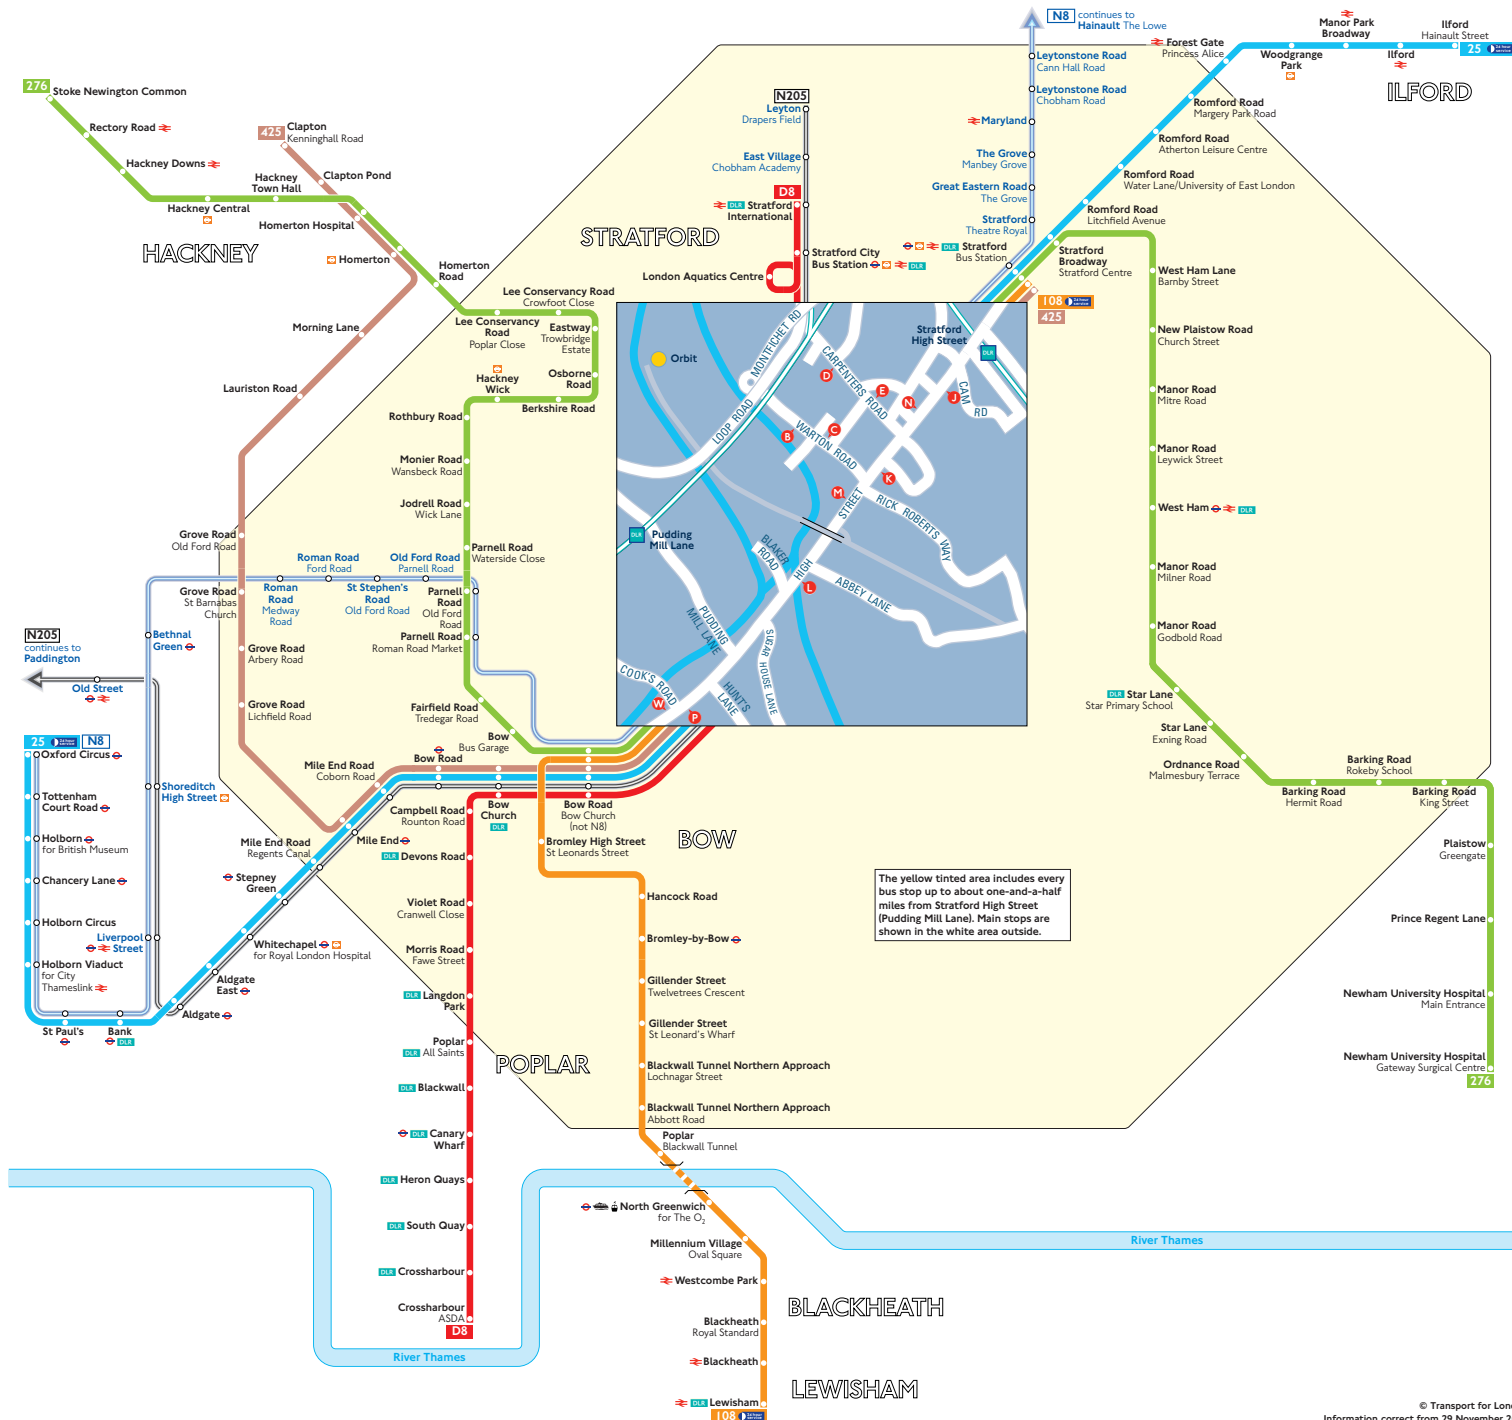

# Buses from Stratford High Street (Pudding Mill Lane)

## Key

- 25** Day buses in black
- N8** Night buses in blue
- Connections with London Underground
- Connections with London Overground
- Connections with National Rail
- Connections with Docklands Light Railway
- Connections with river boats
- Connections with Emirates Air Line

Red discs show the bus stop you need for your chosen bus service. The disc **A** appears on the top of the bus stop in the street (see map of town centre in centre of diagram).

## Route finder