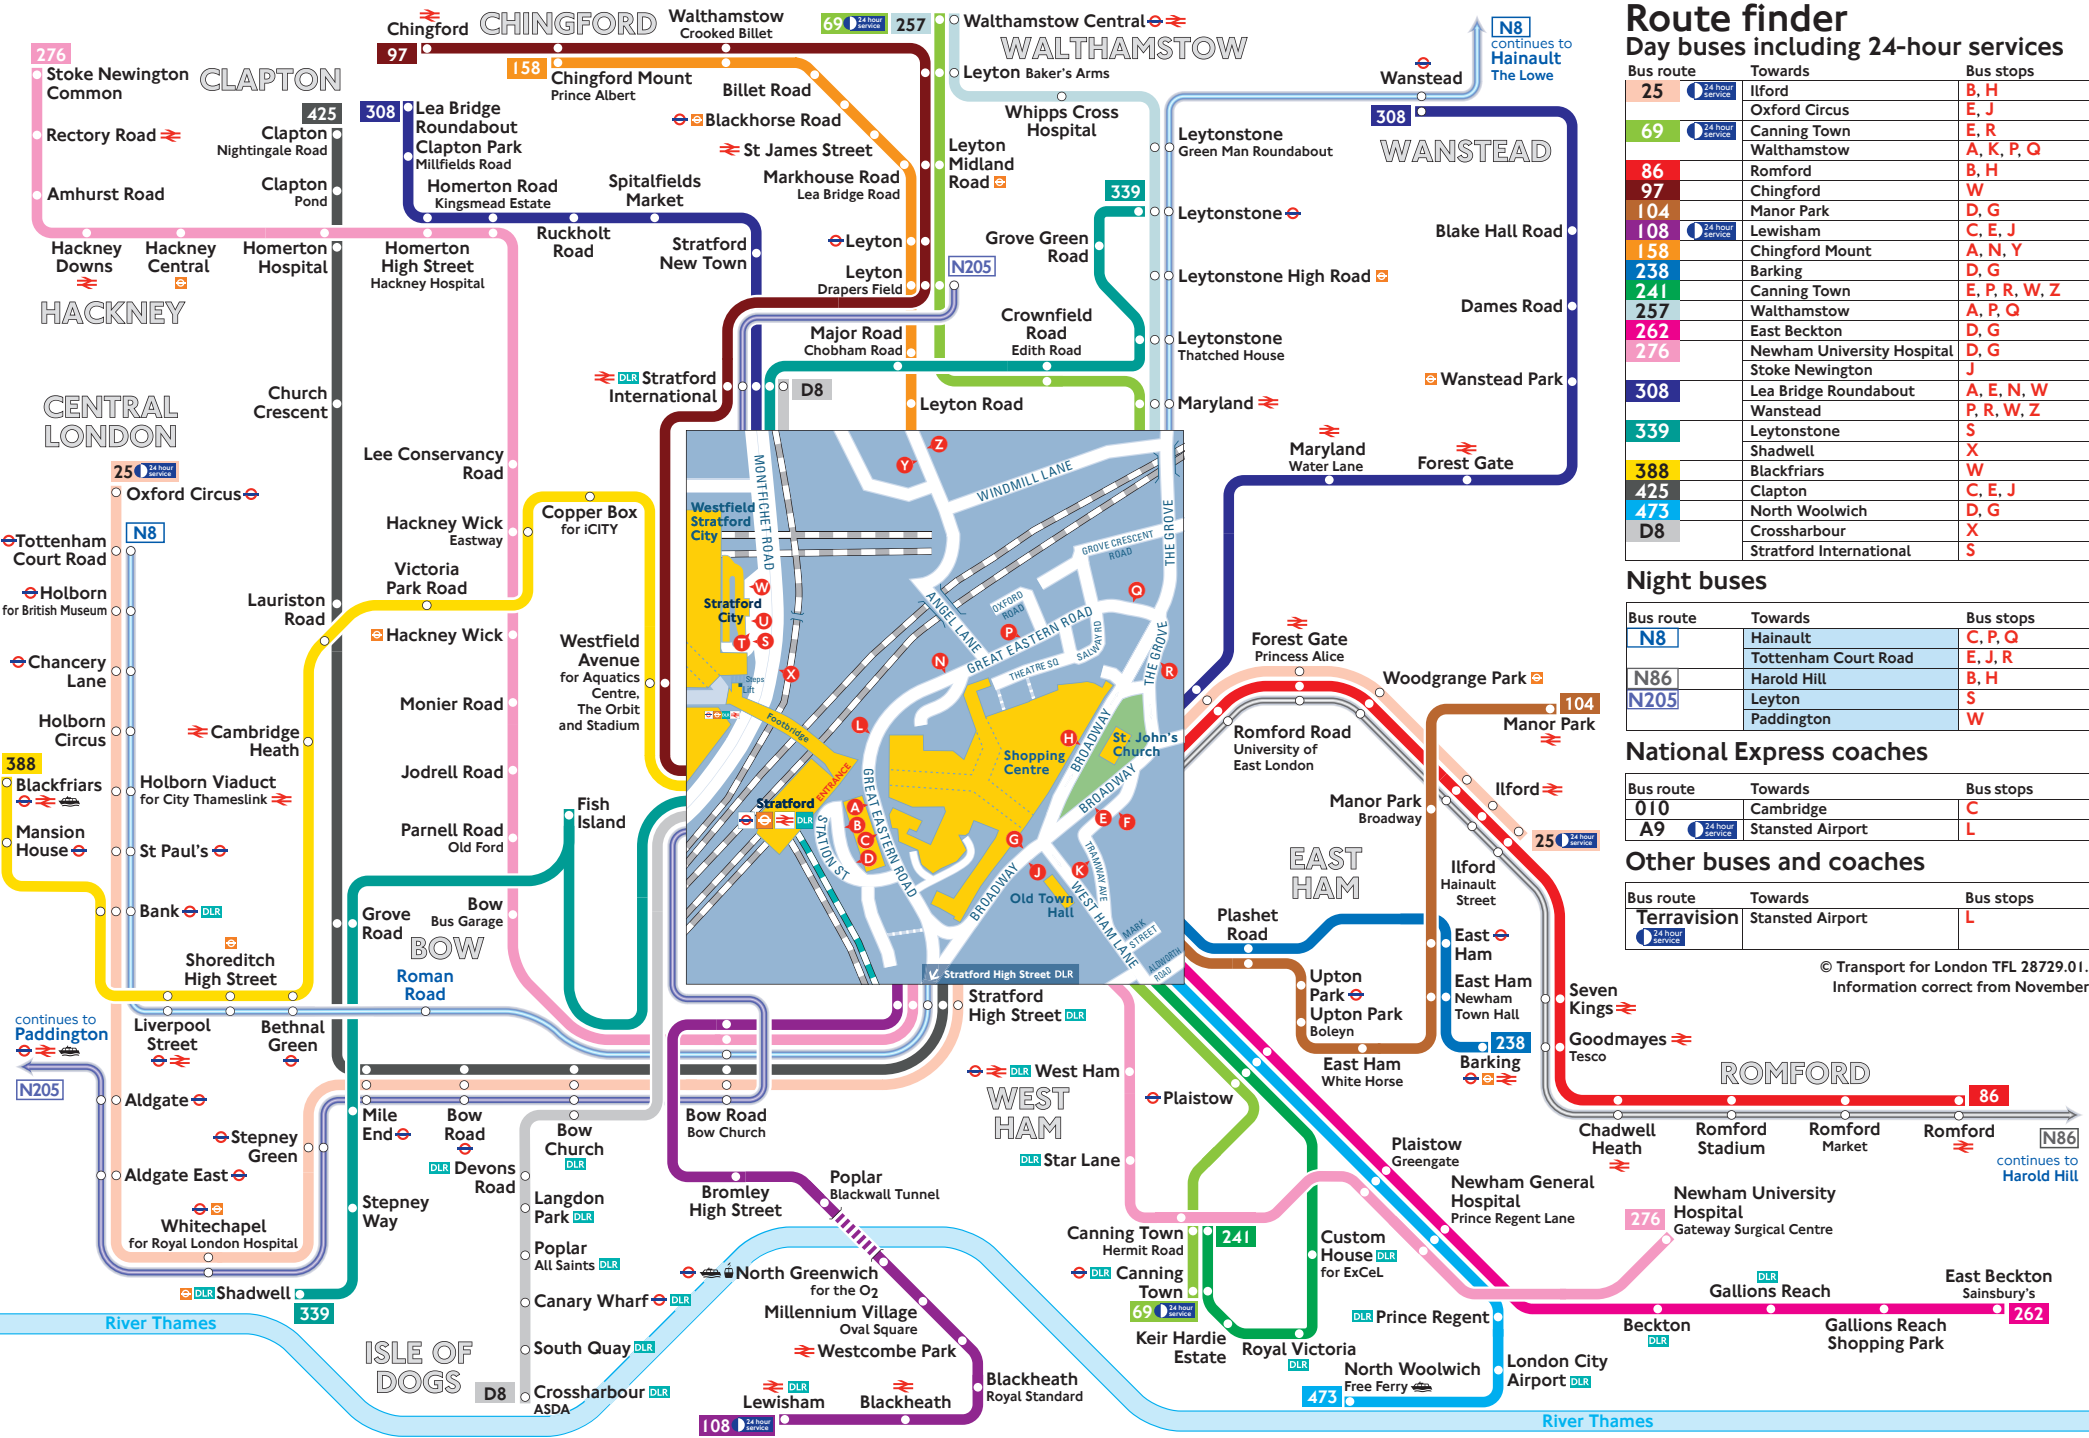

Buses from Stratford

Route finder

Day buses including 24-hour services

Bus route	Towards	Bus stops
25	Ilford	B, H
	Oxford Circus	E, J
69	Canning Town	E, R
	Walthamstow	A, K, P, Q
86	Romford	B, H
97	Chingford	W
104	Manor Park	D, G
108	Lewisham	C, E, J
158	Chingford Mount	A, N, Y
238	Barking	D, G
241	Canning Town	E, P, R, W, Z
257	Walthamstow	A, P, Q
262	East Becton	D, G
276	Newham University Hospital	D, G
	Stoke Newington	J
308	Lea Bridge Roundabout	A, E, N, W
	Wanstead	P, R, W, Z
339	Leytonstone	S
	Shadwell	X
388	Blackfriars	W
425	Clapton	C, E, J
473	North Woolwich	D, G
D8	Crossharbour	X
	Stratford International	S

Night buses

Bus route	Towards	Bus stops
N8	Hainault	C, P, Q
	Tottenham Court Road	E, J, R
N86	Harold Hill	B, H
N205	Leyton	S
	Paddington	W

National Express coaches

Bus route	Towards	Bus stops
010	Cambridge	C
A9	Stansted Airport	L

Other buses and coaches

Bus route	Towards	Bus stops
Terravision	Stansted Airport	L

© Transport for London TFL 28729.01.15 (T)
Information correct from November 2014