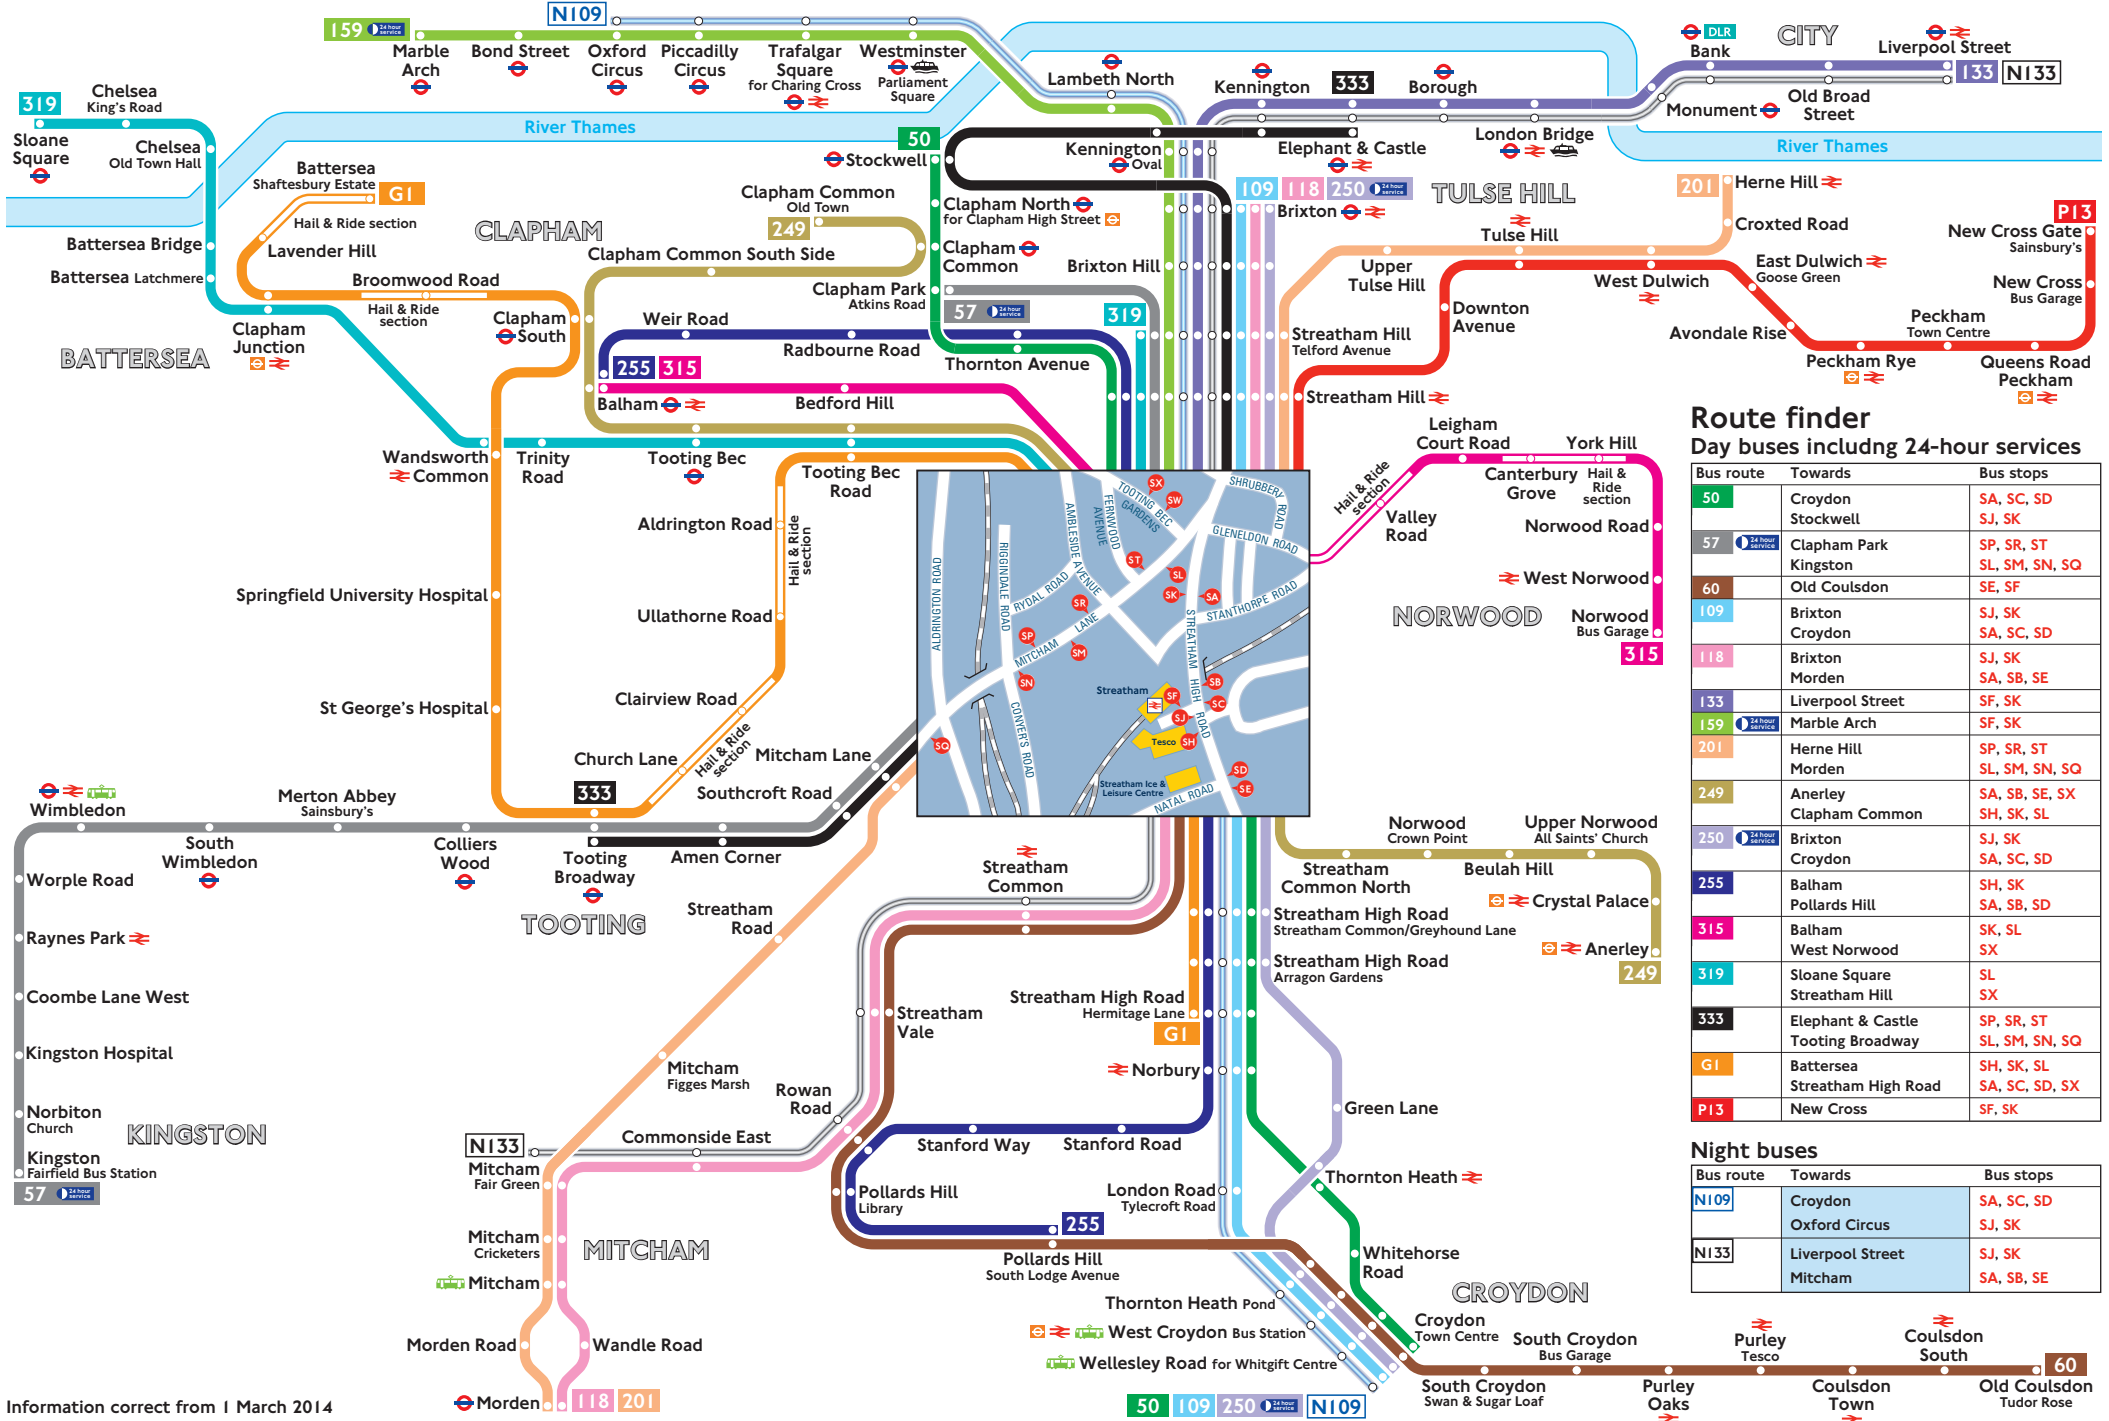

Buses from Streatham

Route finder Day buses including 24-hour services

Bus route	Towards	Bus stops
50	Croydon Stockwell	SA, SC, SD SJ, SK
57	Clapham Park Kingston	SP, SR, ST SL, SM, SN, SQ
60	Old Coulsdon	SE, SF
109	Brixton Croydon	SJ, SK SA, SC, SD
118	Brixton Morden	SJ, SK SA, SB, SE
133	Liverpool Street	SF, SK
159	Marble Arch	SF, SK
201	Herne Hill Morden	SP, SR, ST SL, SM, SN, SQ
249	Anerley Clapham Common	SA, SB, SE, SX SH, SK, SL
250	Brixton Croydon	SJ, SK SA, SC, SD
255	Balham Pollards Hill	SH, SK SA, SB, SD
315	Balham West Norwood	SK, SL SX
319	Sloane Square Streatham Hill	SL SX
333	Elephant & Castle Tooting Broadway	SP, SR, ST SL, SM, SN, SQ
G1	Battersea Streatham High Road	SH, SK, SL SA, SC, SD, SX
P13	New Cross	SF, SK

Night buses

Bus route	Towards	Bus stops
N109	Croydon Oxford Circus	SA, SC, SD SJ, SK
N133	Liverpool Street Mitcham	SJ, SK SA, SB, SE