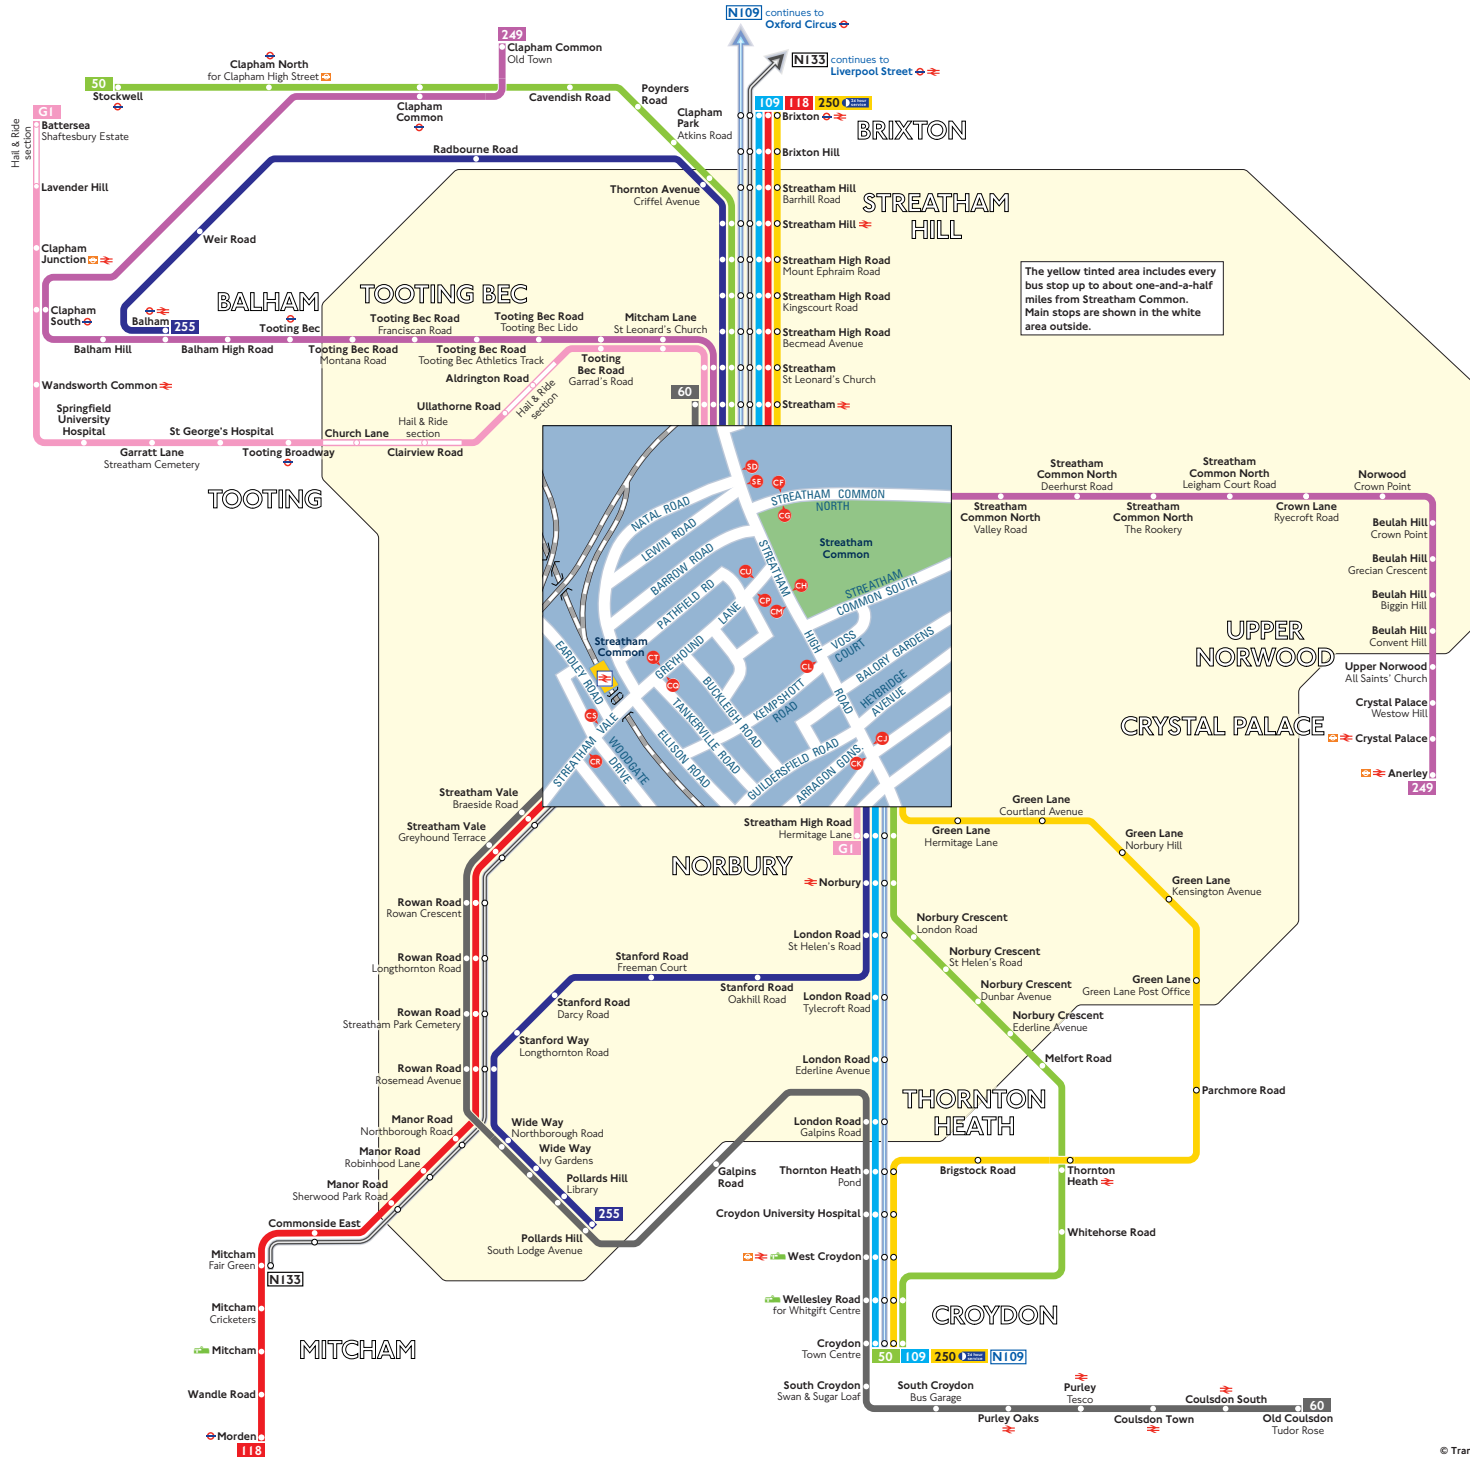

Buses from Streatham Common

Key

- 50 Day buses in black
- N109 Night buses in blue
- Connections with London Underground
- Connections with London Overground
- Connections with National Rail
- Connections with Docklands Light Railway
- Connections with river boats
- Connections with Tramlink

Red discs show the bus stop you need for your chosen bus service. The disc appears on the top of the bus stop in the street (see map of town centre in centre of diagram).

Route finder

Day buses including 24-hour services

Bus route	Towards	Bus stops
50	Croydon	
	Stockwell	
60	Old Coulsdon	
	Streatham	
109	Brixton	
	Croydon	
118	Brixton	
	Morden	
249	Anerley	
	Clapham Common	
250	Brixton	
	Croydon	
255	Balham	
	Pollards Hill	
G1	Battersea	
	Streatham	

Night buses

Bus route	Towards	Bus stops
N109	Croydon	
	Oxford Circus	
N133	Liverpool Street	
	Mitcham	