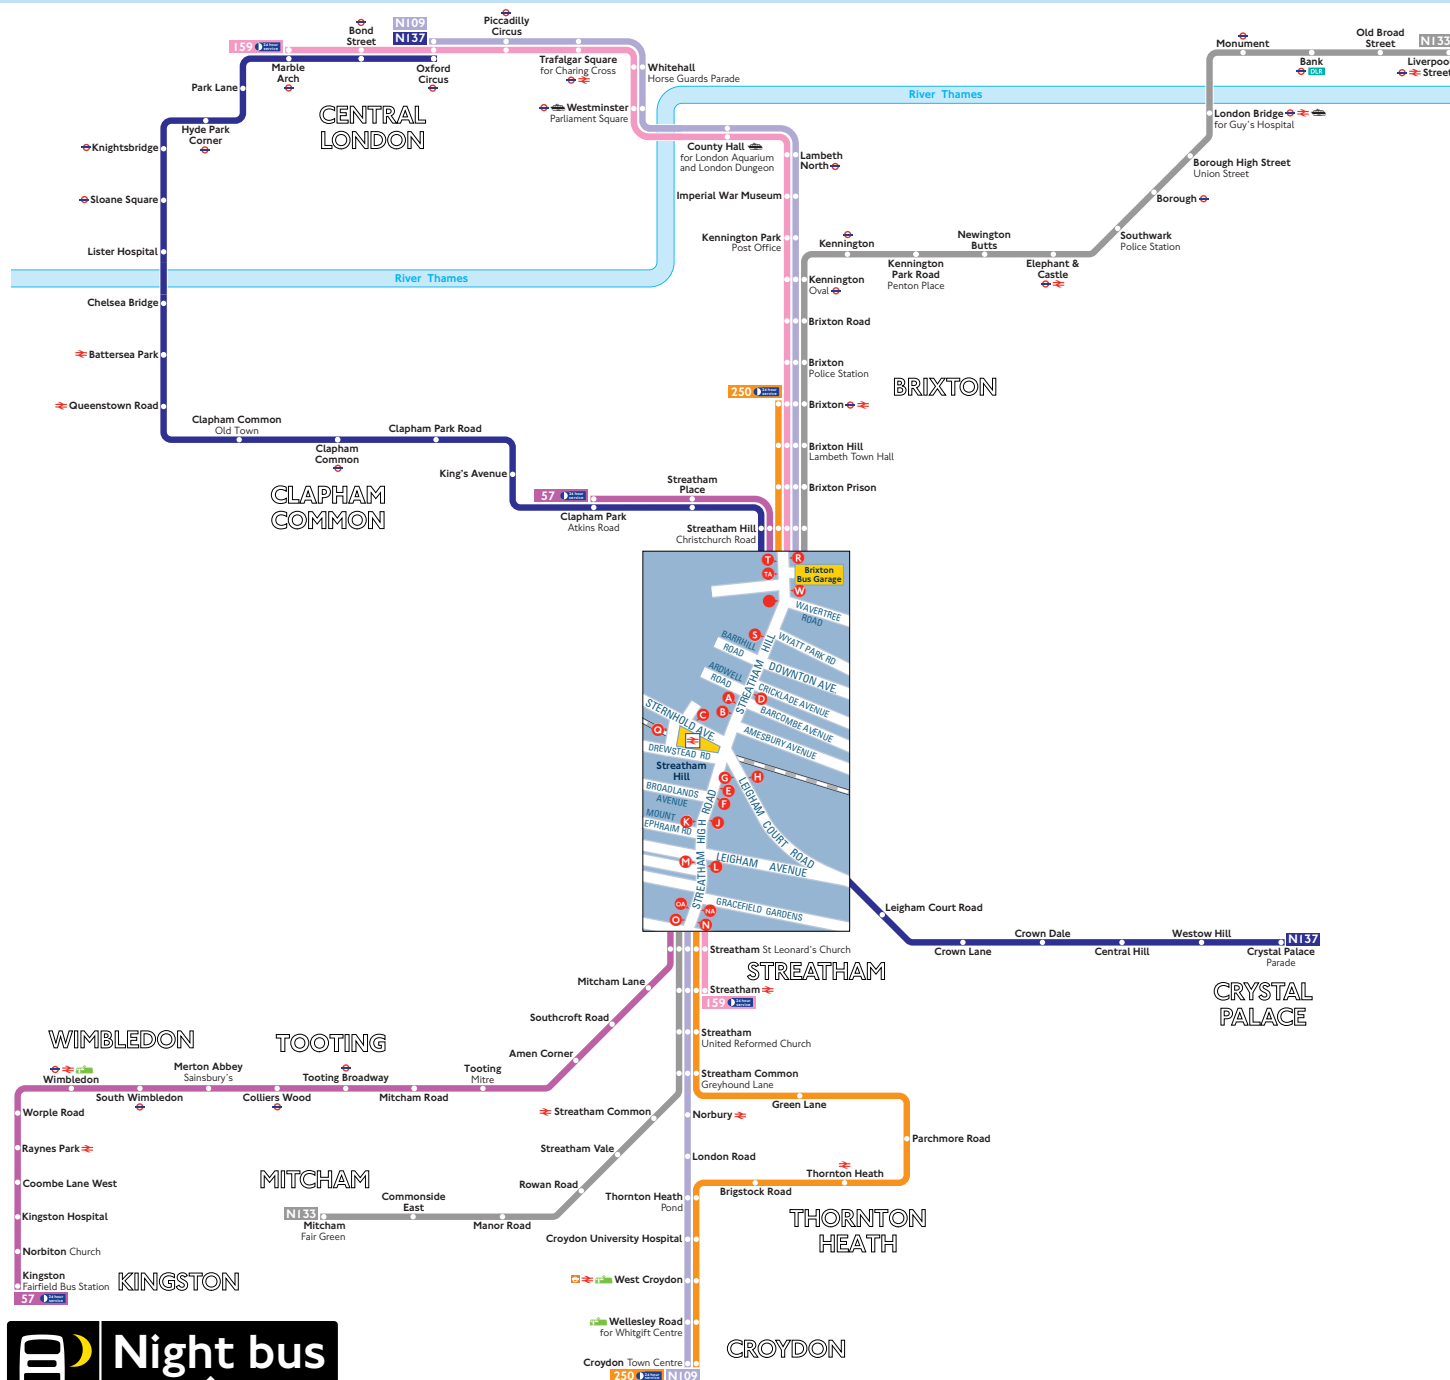

Night buses from Streatham Hill

Key

- Connections with London Underground
- Connections with National Rail
- Connections with Docklands Light Railway
- Connections with river boats
- Connections with Tramlink

Red discs show the bus stop you need for your chosen bus service. The disc appears on the top of the bus stop in the street (see map of town centre in centre of diagram).

Route finder

Night buses including 24-hour services

Bus route	Towards	Bus stops
57	Clapham Park	A K M O S T
	Kingston	D E J L N A W
159	Marble Arch	A K M O S T
	Streatham	D F J L N W
250	Brixton	A K M O S T
	Croydon	D F J L N W
N109	Croydon	D F J L N W
	Oxford Circus	A K M O S T
N133	Liverpool Street	B K M O S T
	Mitcham	D E J L N A W
N137	Crystal Palace	D H W
	Oxford Circus	B G S T A

Day buses

For day bus information, please see separate poster