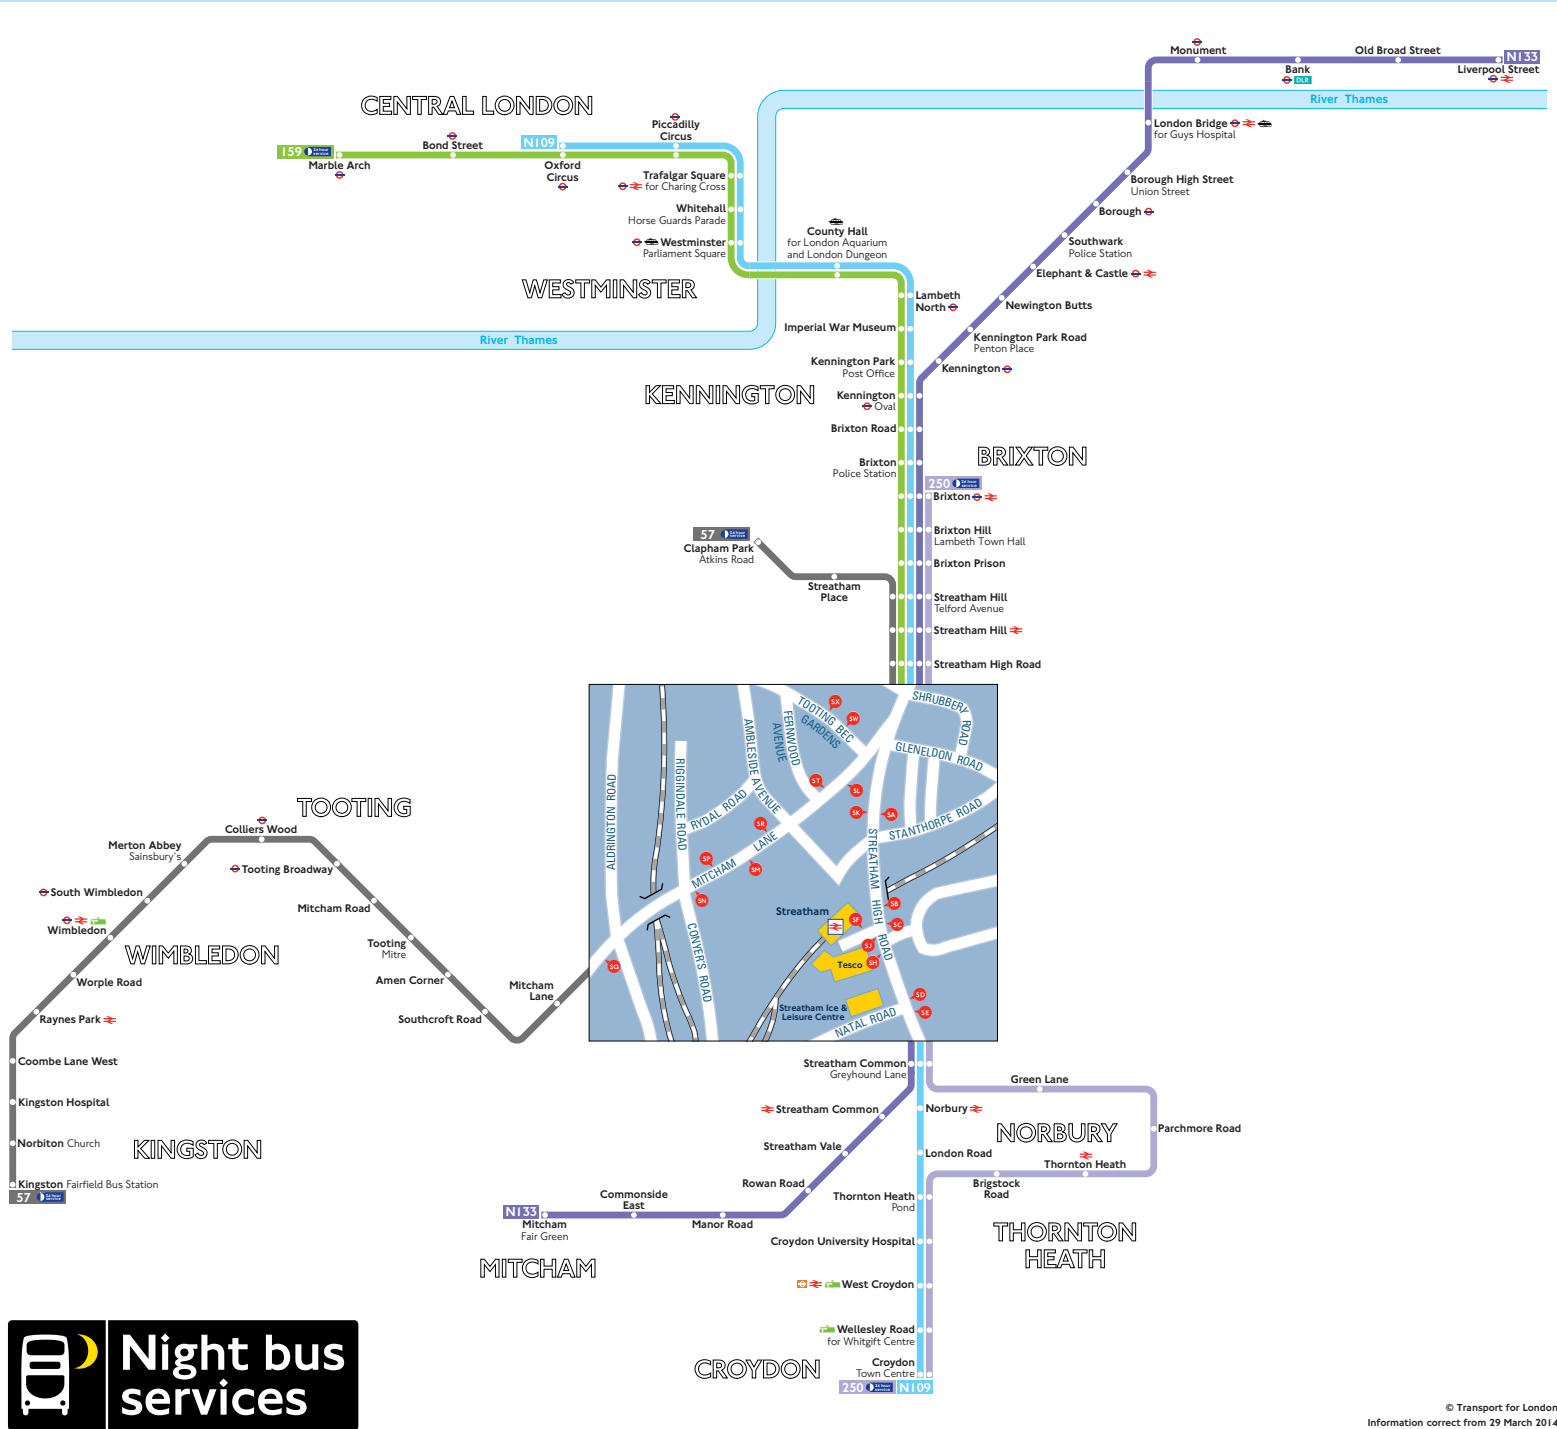

Night buses from Streatham

Key

- Connections with London Underground
- Connections with London Overground
- Connections with National Rail
- Connections with Docklands Light Railway
- Connections with river boats
- Connections with Tramlink

A Red discs show the bus stop you need for your chosen bus service. The disc appears on the top of the bus stop in the street (see map of town centre in centre of diagram).

Route finder

Night buses including 24-hour services

Bus route	Towards	Bus stops
57	Clapham Park	SP SR ST
	Kingston	SL SH SN SO
159	Marble Arch	SP SK
250	Brixton	SJ SK
N109	Croydon	SA SC SD
	Oxford Circus	SJ SK
N133	Liverpool Street	SJ SK
	Mitcham	SA SB SE

Day buses

For day bus information, please see separate poster.