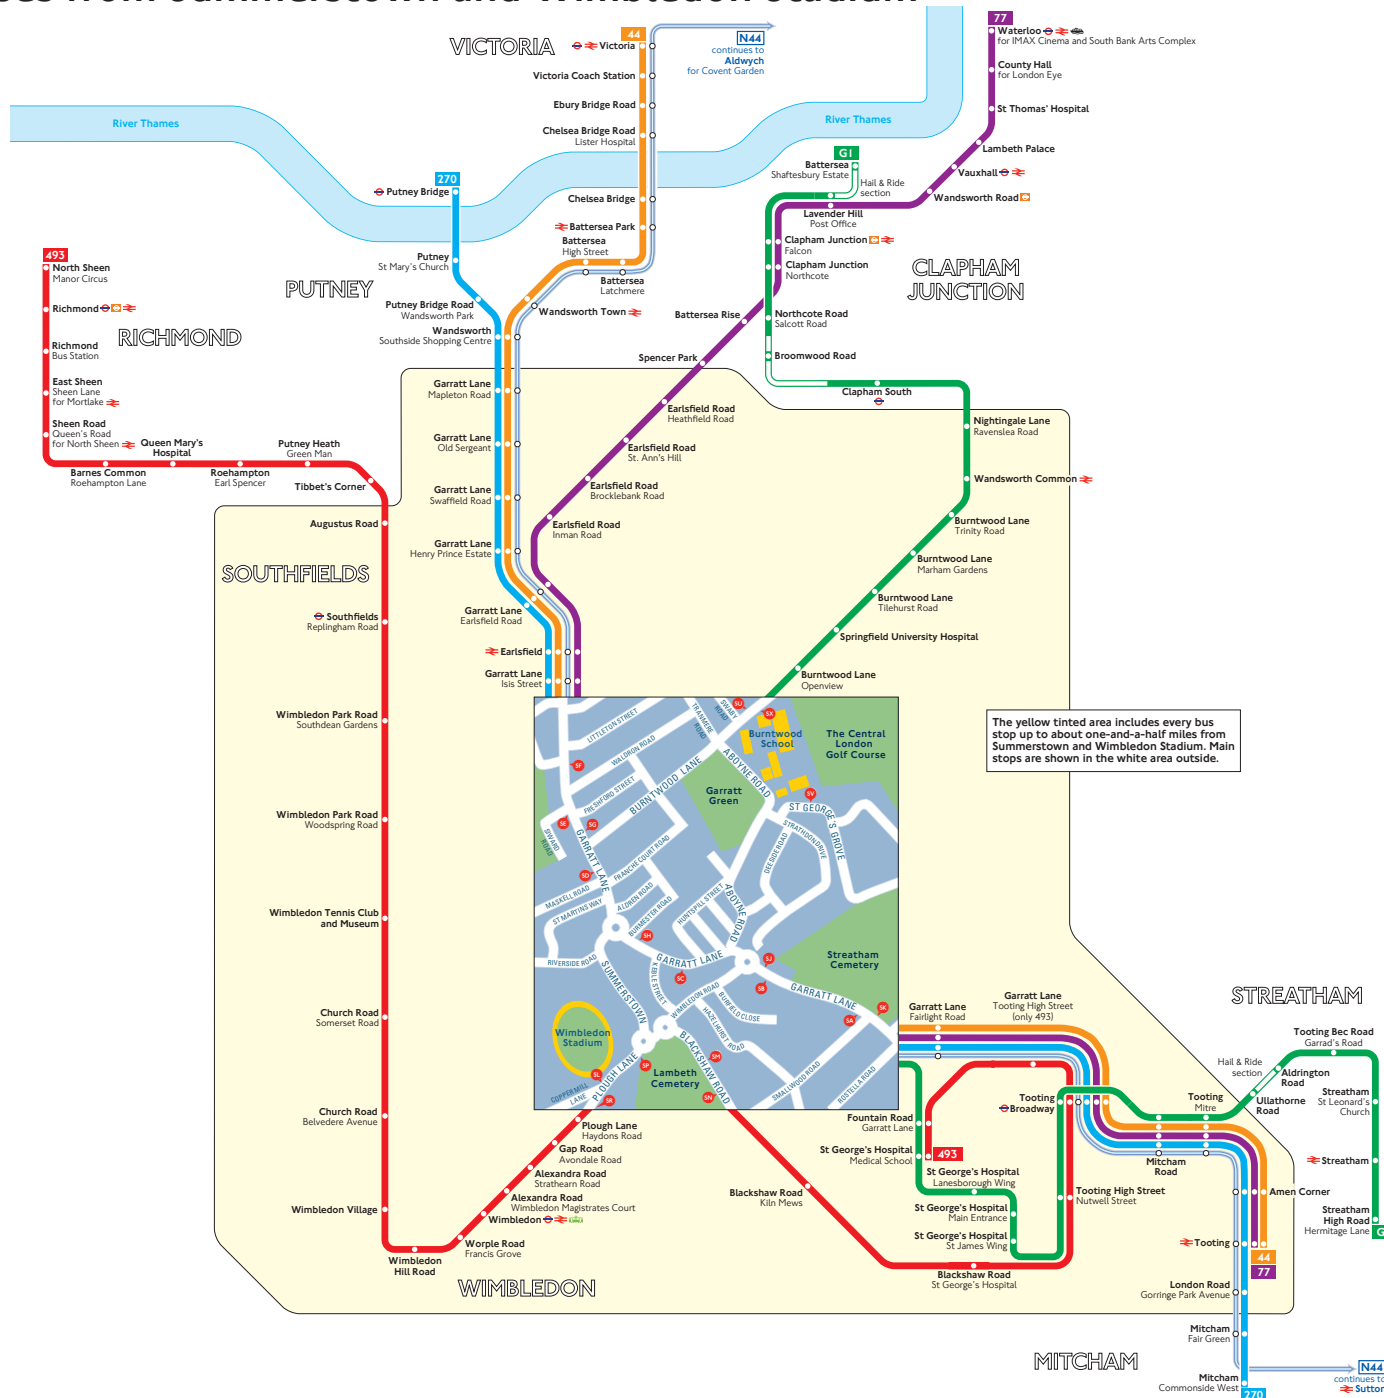

Buses from Summerstown and Wimbledon Stadium

Route finder

Day buses

Bus route	Towards	Bus stops
44	Tooting	SF SG SH SJ SK
	Victoria	SA SB SC SD SE
77	Tooting	SF SG SH SJ SK
	Waterloo	SA SB SC SD SE
270	Mitcham	SF SG SH SJ SK
	Putney Bridge	SA SB SC SD SE
493	North Sheen	SN SP SR
	St George's Hospital	SL SH
G1	Battersea	SA SB SC SD SE
	Streatham	SJ SK SV SX

Night buses

Bus route	Towards	Bus stops
N44	Aldwych	SA SB SC SD SE
	Sutton	SF SG SH SJ SK