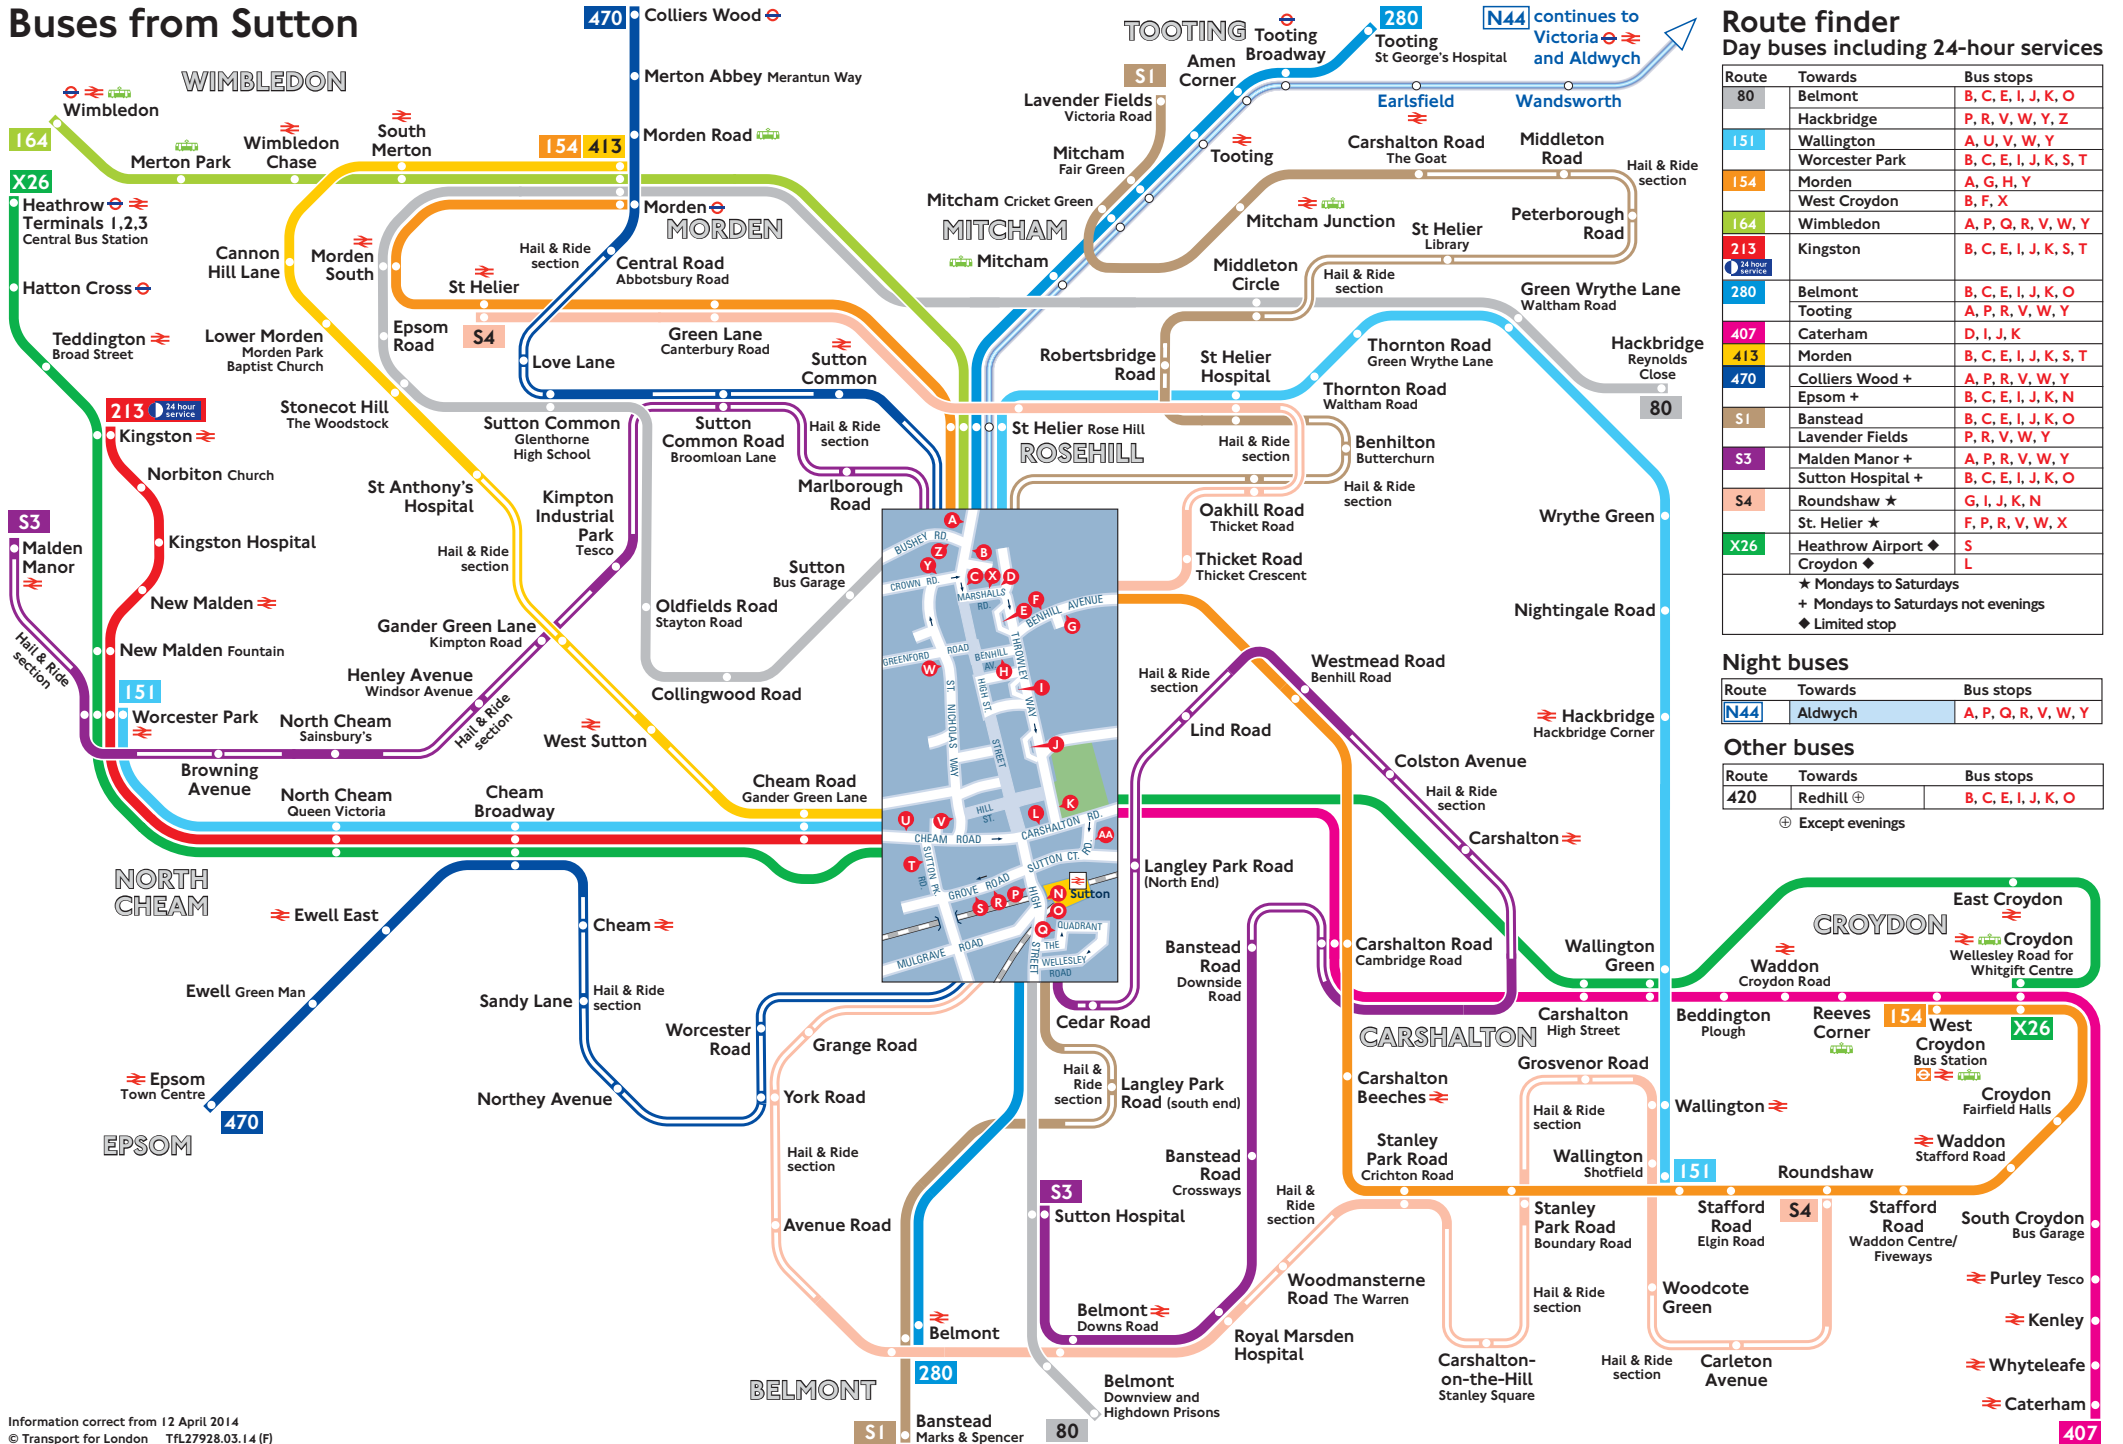

# Buses from Sutton

## Route finder

Day buses including 24-hour services

Route	Towards	Bus stops
80	Belmont	B, C, E, I, J, K, O
	Hackbridge	P, R, V, W, Y, Z
151	Wallington	A, U, V, W, Y
	Worcester Park	B, C, E, I, J, K, S, T
154	Morden	A, G, H, Y
	West Croydon	B, F, X
164	Wimbledon	A, P, Q, R, V, W, Y
213	Kingston	B, C, E, I, J, K, S, T
280	Belmont	B, C, E, I, J, K, O
	Tooting	A, P, R, V, W, Y
407	Caterham	D, I, J, K
413	Morden	B, C, E, I, J, K, S, T
470	Colliers Wood +	A, P, R, V, W, Y
	Epsom +	B, C, E, I, J, K, N
S1	Banstead	B, C, E, I, J, K, O
	Lavender Fields	P, R, V, W, Y
S3	Malden Manor +	A, P, R, V, W, Y
	Sutton Hospital +	B, C, E, I, J, K, O
S4	Roundshaw *	G, I, J, K, N
	St. Helier *	F, P, R, V, W, X
X26	Heathrow Airport	S
	Croydon	L

\* Mondays to Saturdays  
 + Mondays to Saturdays not evenings  
 ◆ Limited stop

### Other buses

Route	Towards	Bus stops
420	Redhill	B, C, E, I, J, K, O

⊕ Except evenings