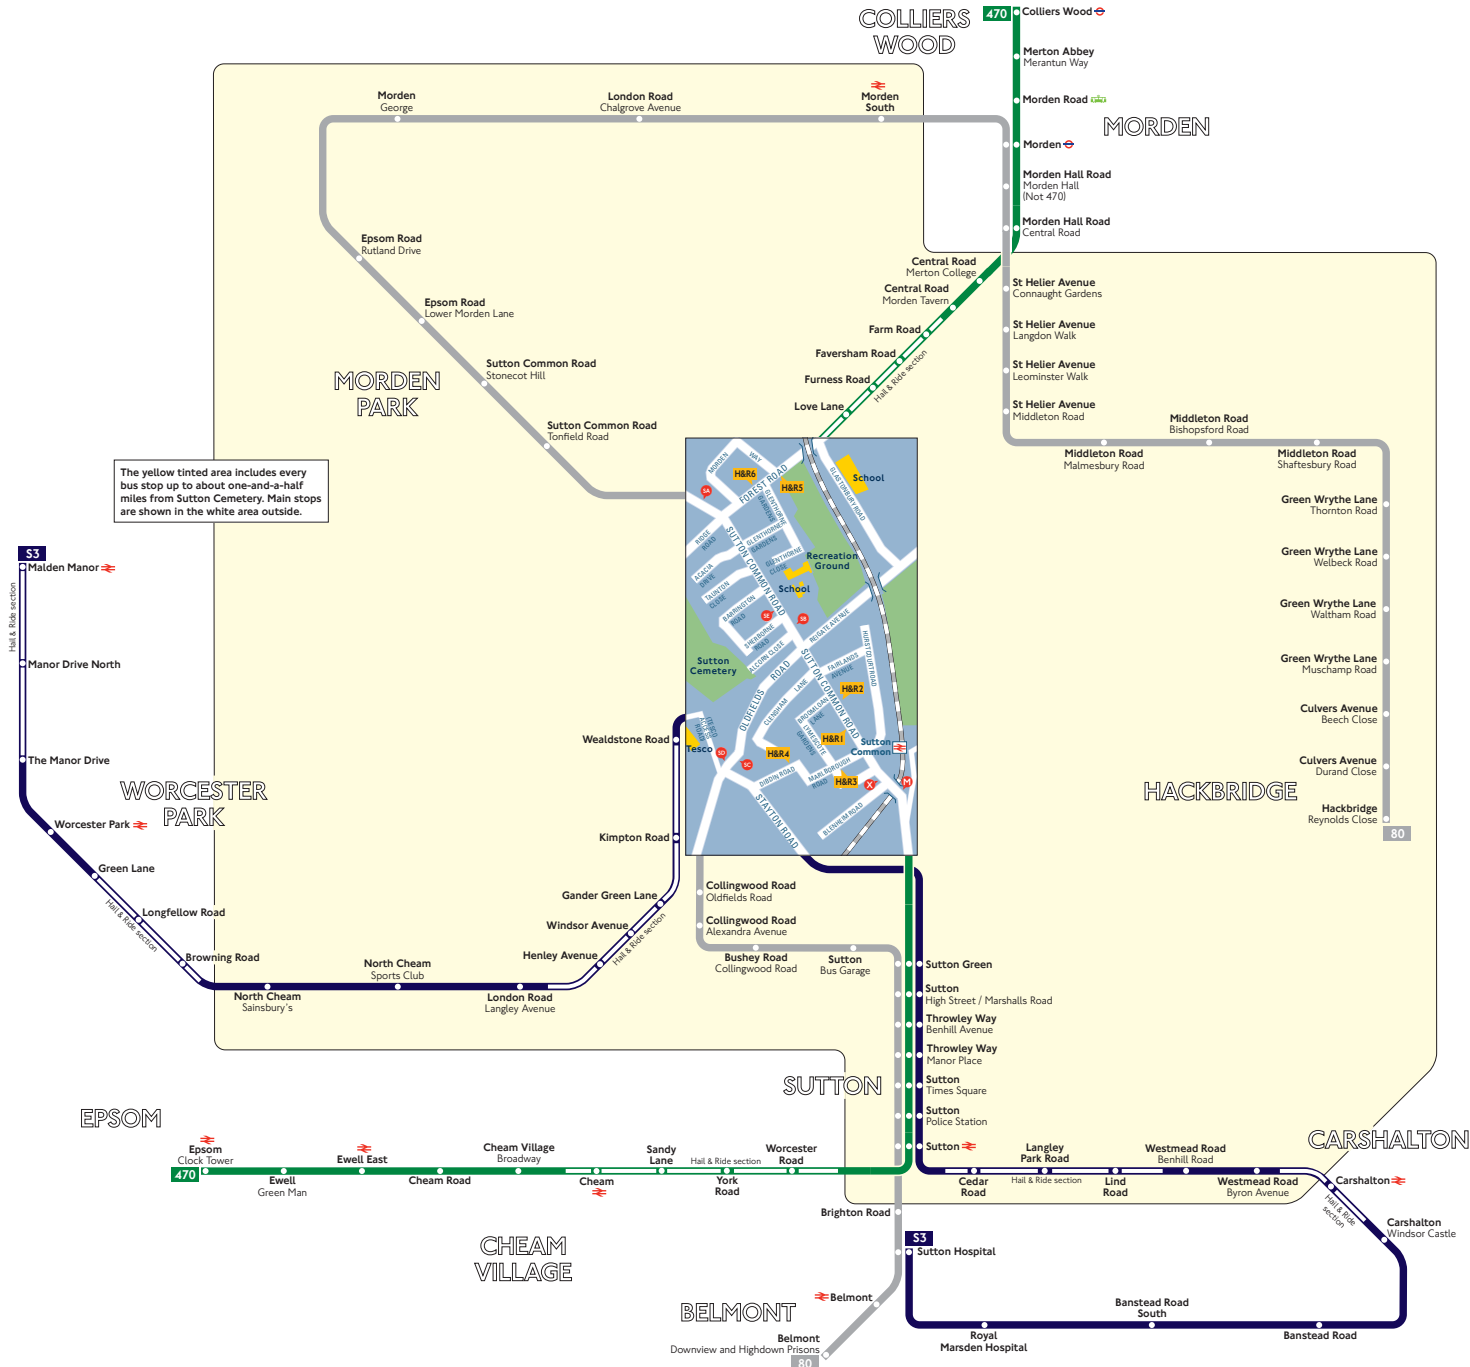

Buses from Sutton Cemetery

Route finder

Day buses

Bus route	Towards	Bus stops
80	Belmont	SA SB SC
	Hackbridge	SD SE
470	Colliers Wood +	SE X H&R1 H&R6
	Epsom +	SB M H&R2 H&R5
S3	Malden Manor +	SC H&R1 H&R4
	Sutton Hospital +	SD H&R2 H&R3