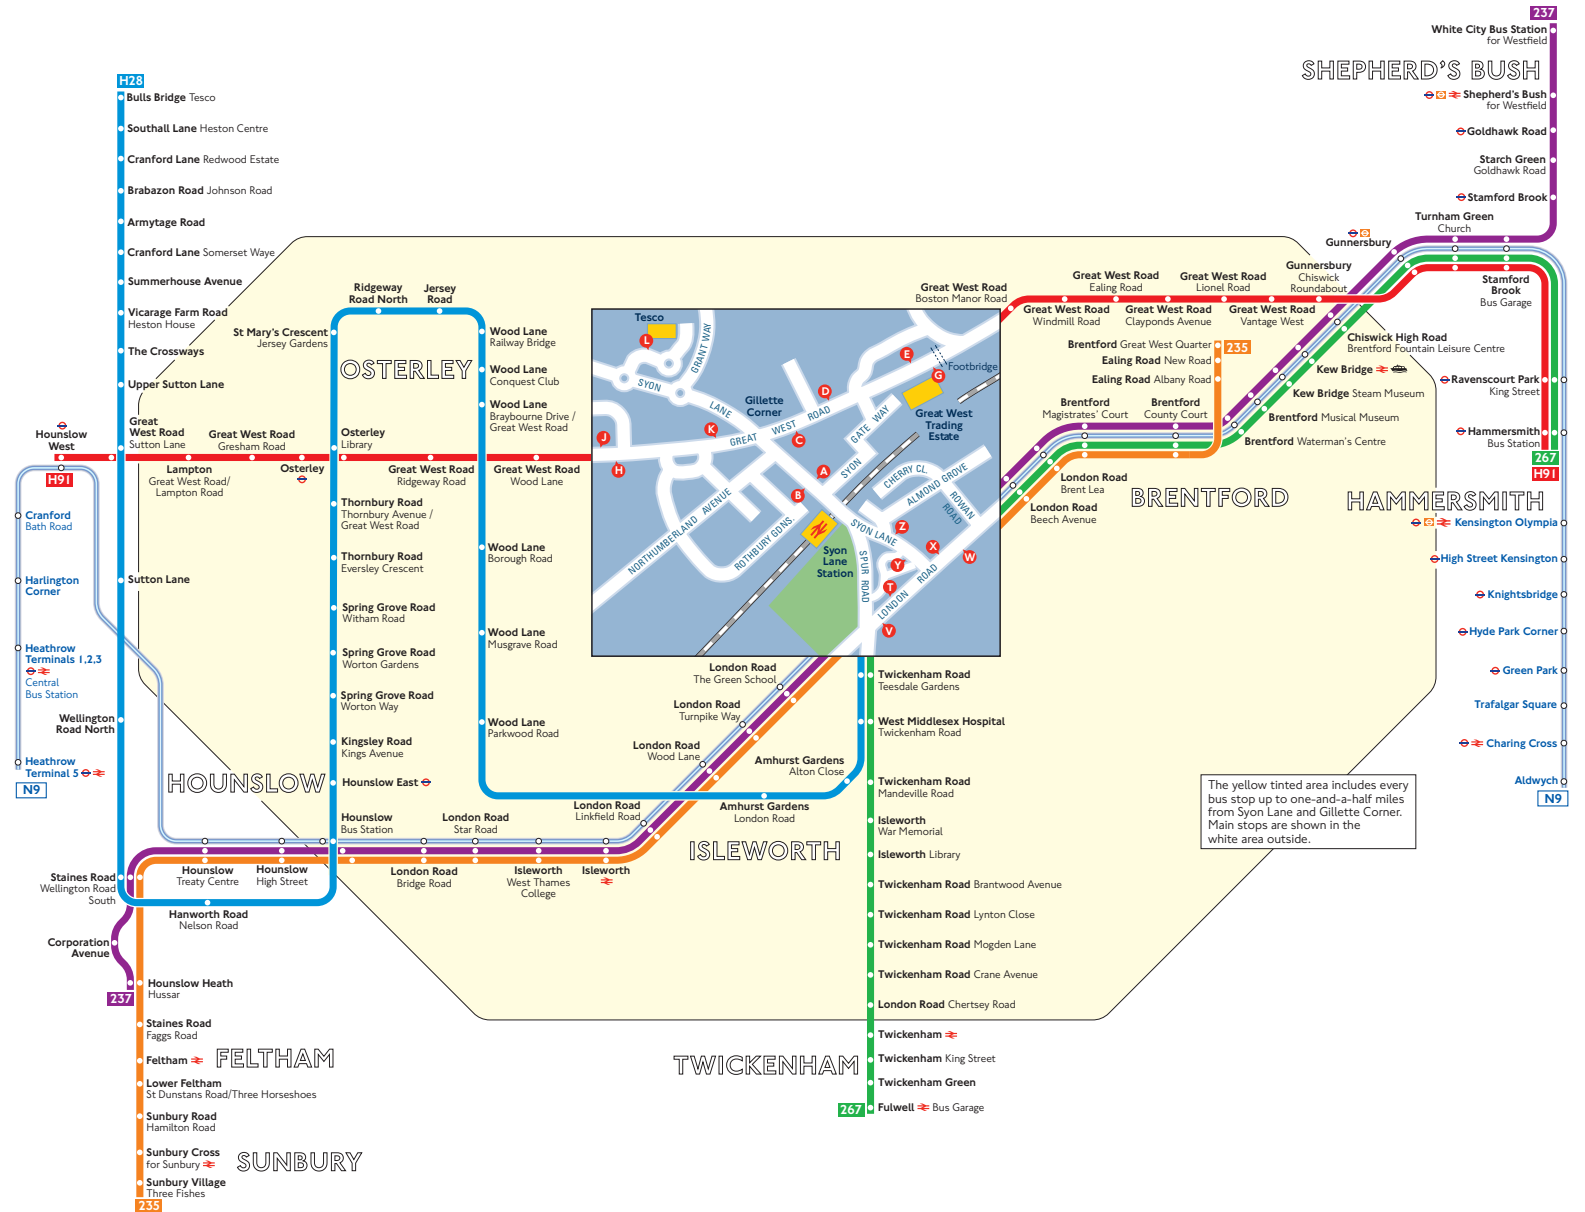

Buses from Syon Lane and Gillette Corner

Key

- Connections with London Underground
- Connections with London Overground
- Connections with National Rail
- Connections with river boats

Red discs show the bus stop you need for your chosen bus service. The disc **A** appears on the top of the bus stop in the street (see map of town centre in centre of diagram).

Route finder

Day buses

Bus route	Towards	Bus stops
235	Brentford	T X
	Sunbury Village	V W
237	Hounslow Heath	V W
	White City	T X
267	Fulwell	V W
	Hammersmith	T X
H28	Bulls Bridge	A L V Z
H91	Hammersmith	D E J K
	Hounslow West	C G H

Night buses

Bus route	Towards	Bus stops
N9	Aldwych	T X
	Heathrow Terminal 5	V W