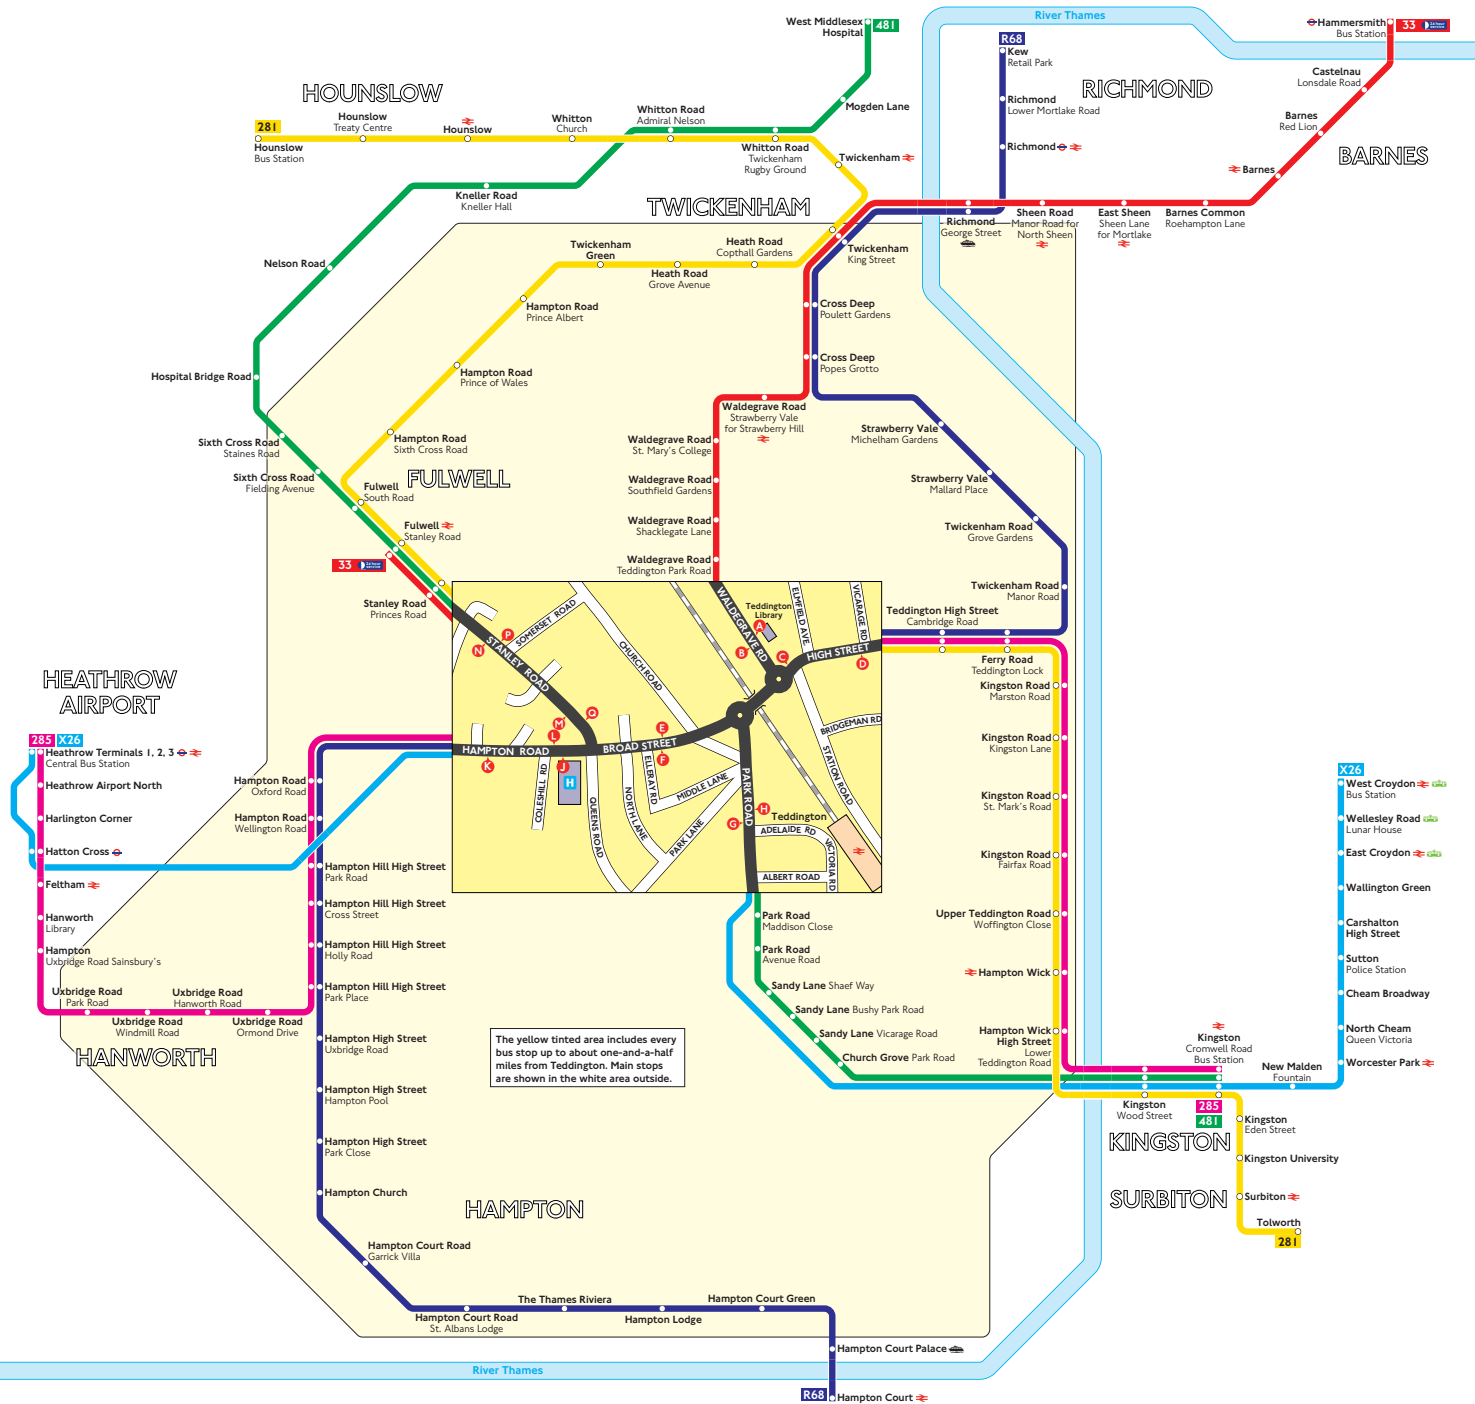

Buses from Teddington

Key

- Connections with Underground
- Connections with National Rail
- Connections with river boats
- Connections with Tramlink

Red discs show the bus stop you need for your chosen bus service. The disc **A** appears on the top of the bus stop in the street (see map of town centre in centre of diagram).

Route finder

Day buses including 24-hour routes

Bus route	Towards	Bus stops
33	Fulwell	A F M N
	Hammersmith	B E P Q
281	Hounslow	D F M N
	Tolworth	C E P Q
285	Heathrow Terminals 1, 2, 3	D F J K
	Kingston	C E L
481	Kingston	E H P Q
	West Middlesex Hospital	F G M N
R68	Hampton Court	D F J K
	Kew	C E L
X26	Heathrow Terminals 1, 2, 3	F
	West Croydon	E