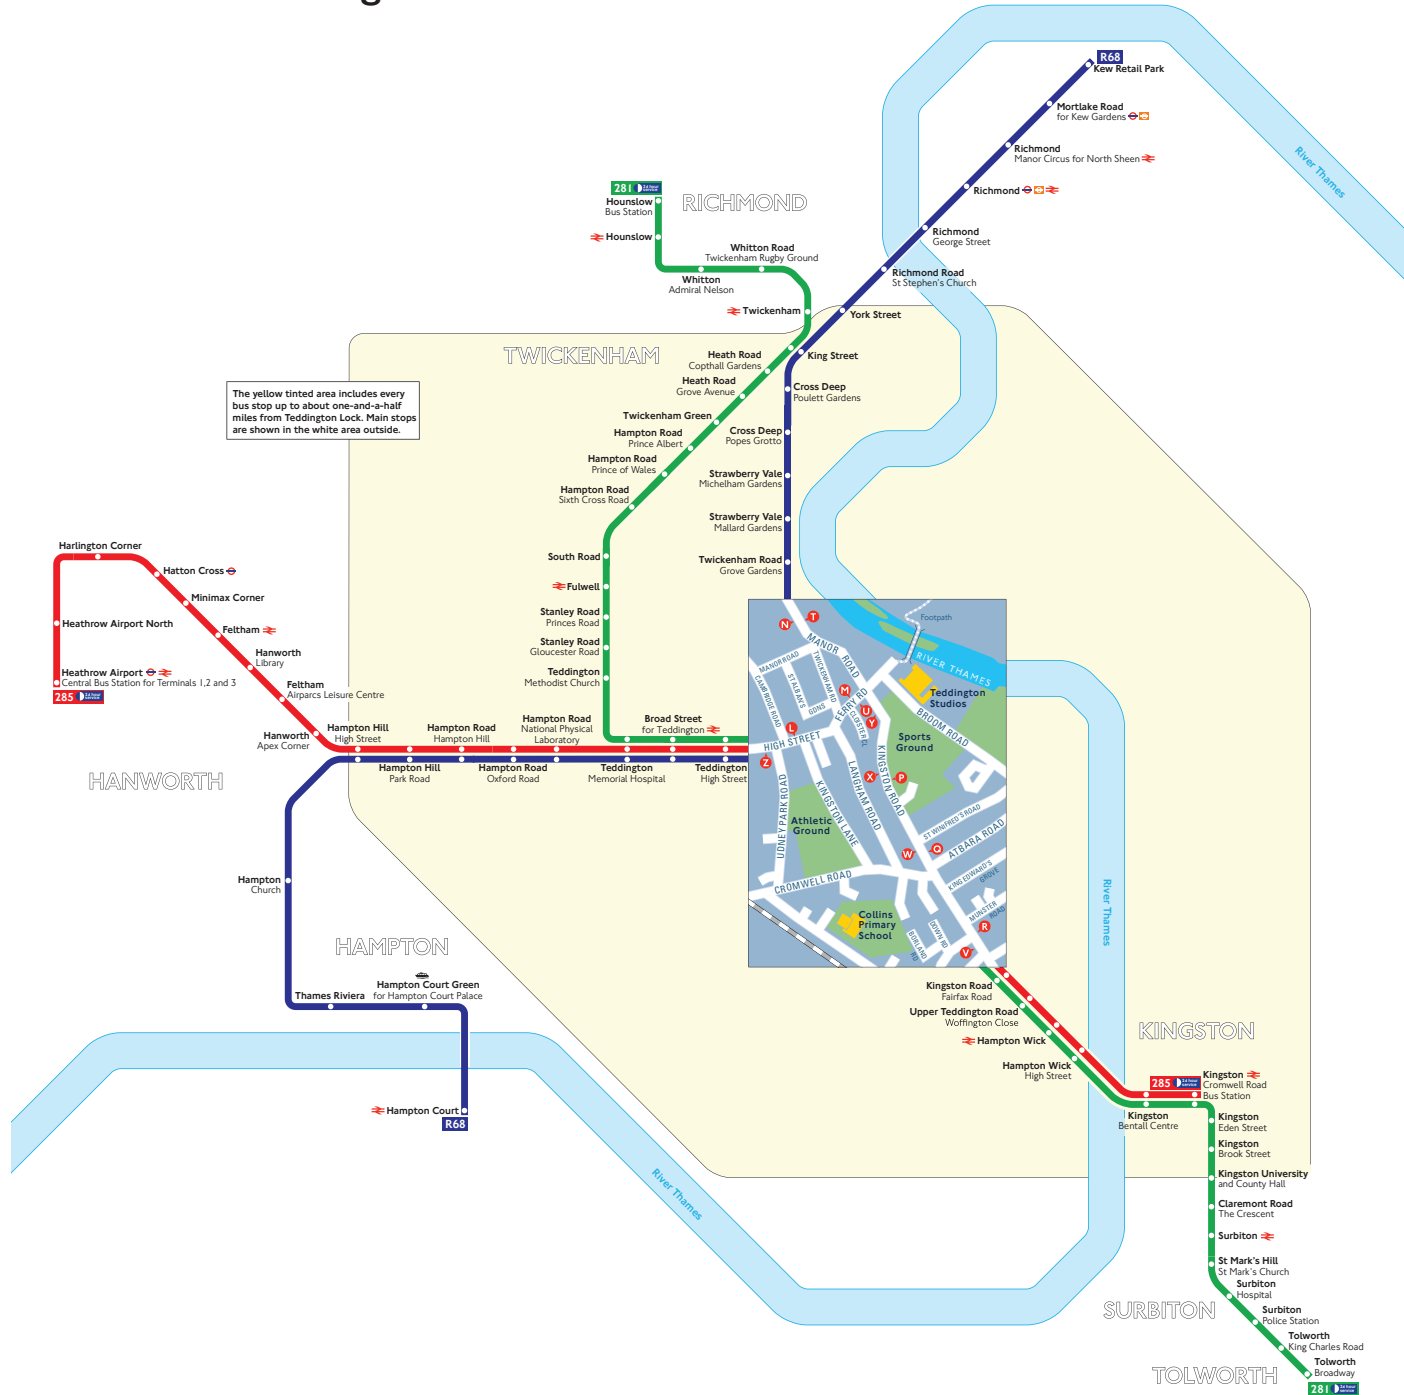

Buses from Teddington Lock

Route finder

Day buses including 24-hour services

Bus route	Towards	Bus stops
281	Hounslow	V W X Y Z
	Tolworth	L M P Q R
285	Heathrow Airport	V W X Y Z
	Kingston	L M P Q R
R68	Hampton Court	T U Z
	Kew Retail Park	L M N