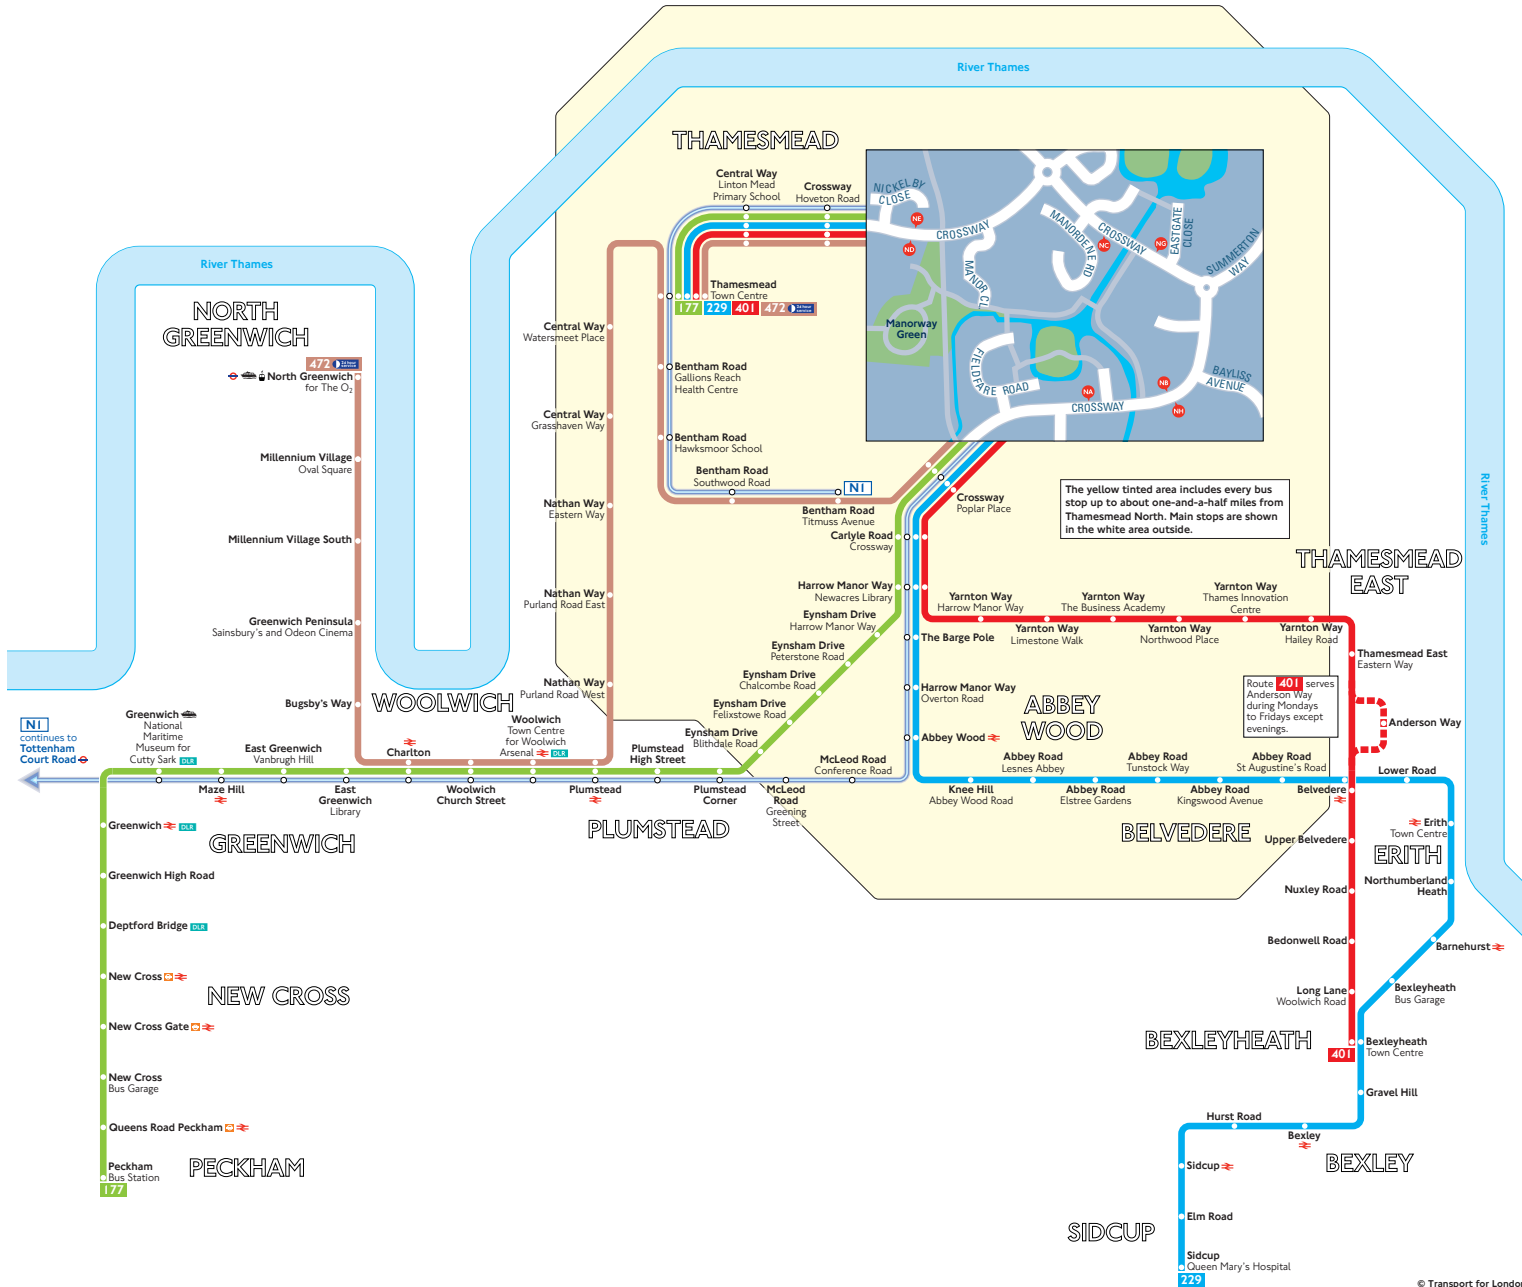

Buses from Thamesmead North

Key

- 177 Day buses in black
- NI Night buses in blue
- Connections with London Underground
- Connections with London Overground
- Connections with National Rail
- Connections with Docklands Light Railway
- Connections with river boats
- Connections with Emirates Air Line
- * Mondays to Fridays except evenings
- Sch School journeys

Red discs show the bus stop you need for your chosen bus service. The disc appears on the top of the bus stop in the street (see map of town centre in centre of diagram).

Route finder

Day buses including 24-hour services

Bus route	Towards	Bus stops
177	Peckham	NE NG NH
	Thamesmead Town Centre	NA NB NC ND
229	Sidcup	NE NG NH
	Thamesmead Town Centre	NA NB NC ND
401	Bexleyheath	NE NG NH
	Thamesmead Town Centre	NA NB NC ND
472	North Greenwich	NE NG NH
	Thamesmead Town Centre	NA NB NC ND

Night buses

Bus route	Towards	Bus stops
NI	Thamesmead Bentham Road	NA NB NC ND
	Tottenham Court Road	NE NG NH

Other buses

Bus route	Towards	Bus stops
601 Sch	Thamesmead Town Centre	NA NB NC ND
	Wilmington	NE NG NH
602 Sch	Bexleyheath	NE NG NH
	Townley Grammar School	NE NG NH
	Thamesmead Town Centre	NA NB NC ND
669 Sch	Sidcup	NE NG NH
	Cleeve Park School	NE NG NH
	Thamesmead Town Centre	NA NB NC ND