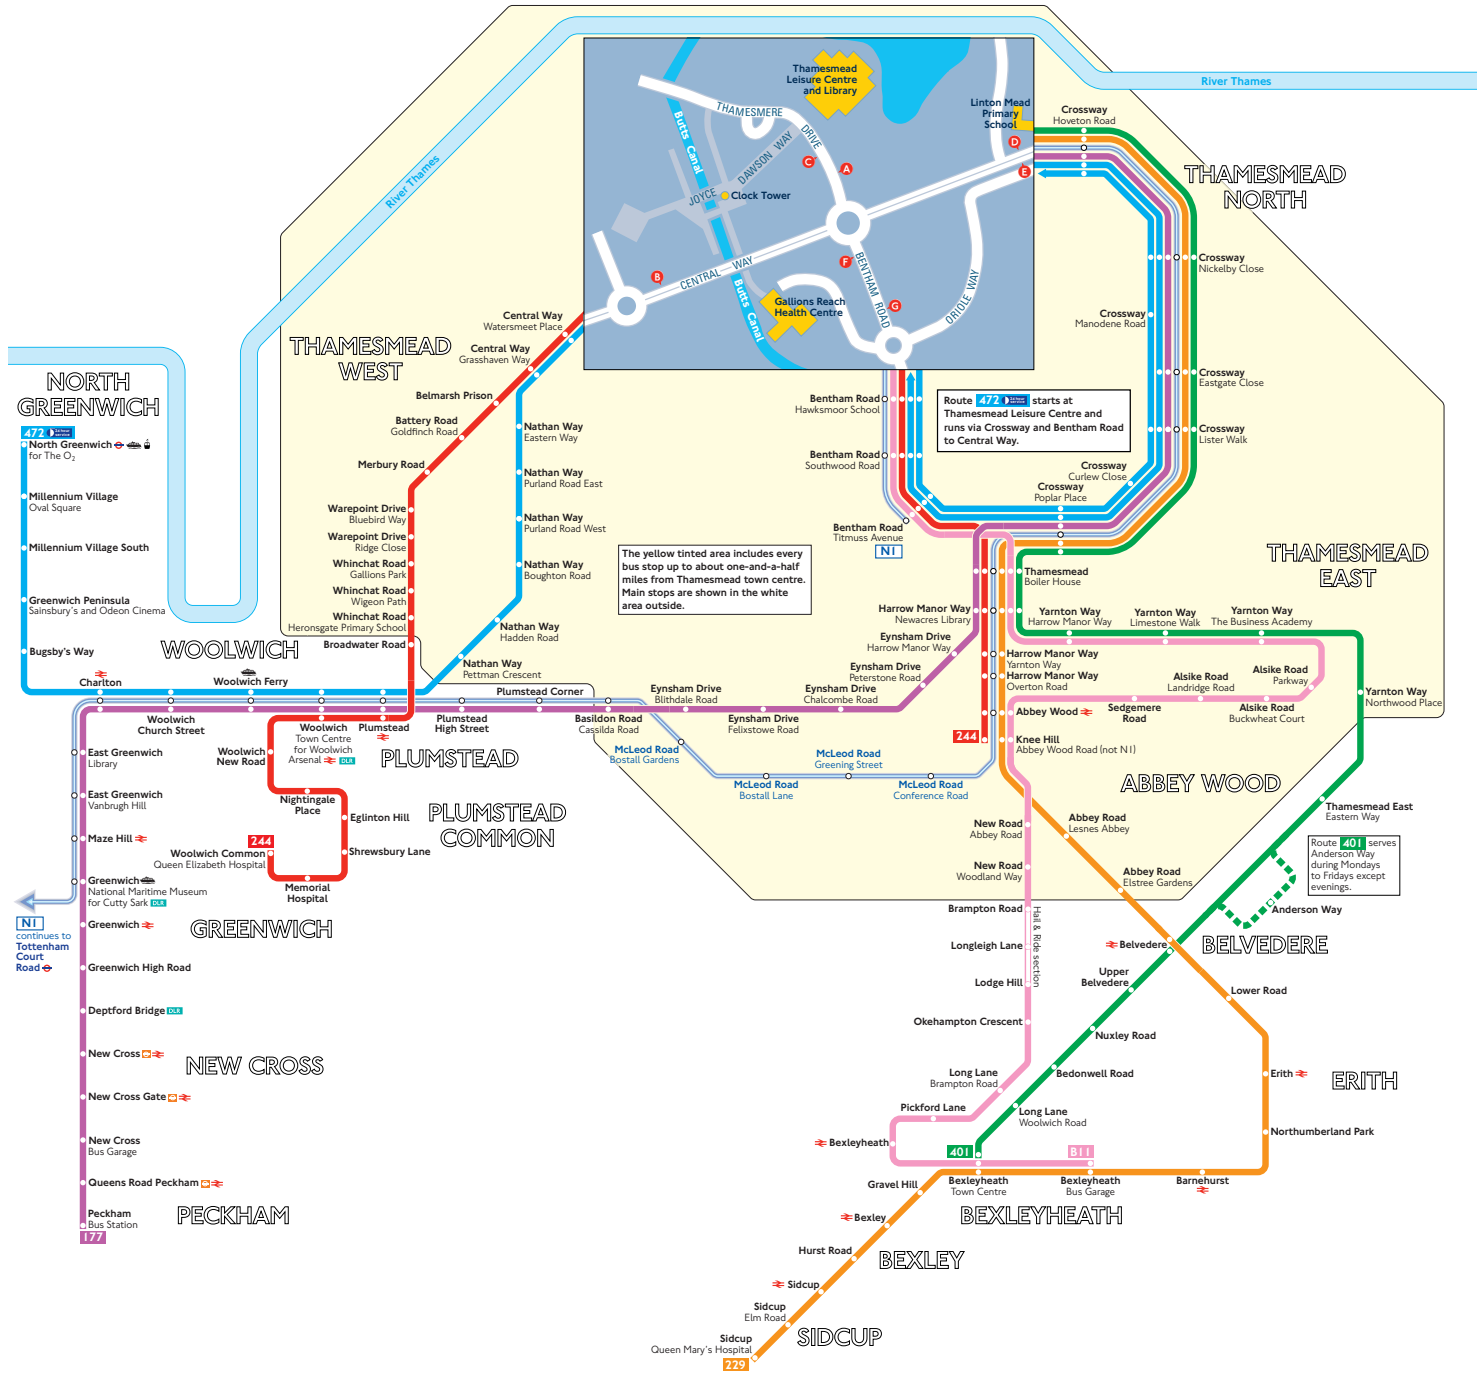

Buses from Thamesmead town centre

Key

- 177 Day buses in black
- NI Night buses in blue
- Connections with London Underground
- Connections with London Overground
- Connections with National Rail
- Connections with Docklands Light Railway
- Connections with river boats
- Connections with Emirates Air Line
- Mondays to Fridays except evenings
- Route 472 runs from Thamesmead Leisure Centre via Crossway and Bentham Road to Central Way.

Sch School journey

Red discs show the bus stop you need for your chosen bus service. The disc **A** appears on the top of the bus stop in the street (see map of town centre in centre of diagram).

Route finder

Day buses including 24-hour services

Bus route	Towards	Bus stops
177	Peckham	A D
229	Sidcup	A D
244	Abbey Wood	B G
	Woolwich Common	A F
401	Bexleyheath	A D
472	North Greenwich	A D F
	Thamesmead via Crossway	B G
BII	Bexleyheath	B G

Night buses

Bus route	Towards	Bus stops
NI	Thamesmead Bentham Road	A E G
	Tottenham Court Road	A D F

Other buses

Bus route	Towards	Bus stops
601 Sch	Wilmington	A D
602 Sch	Bexleyheath Townley Grammar School	A D
669 Sch	Sidcup Cleve Park School	A D
672 Sch	Woolwich	F