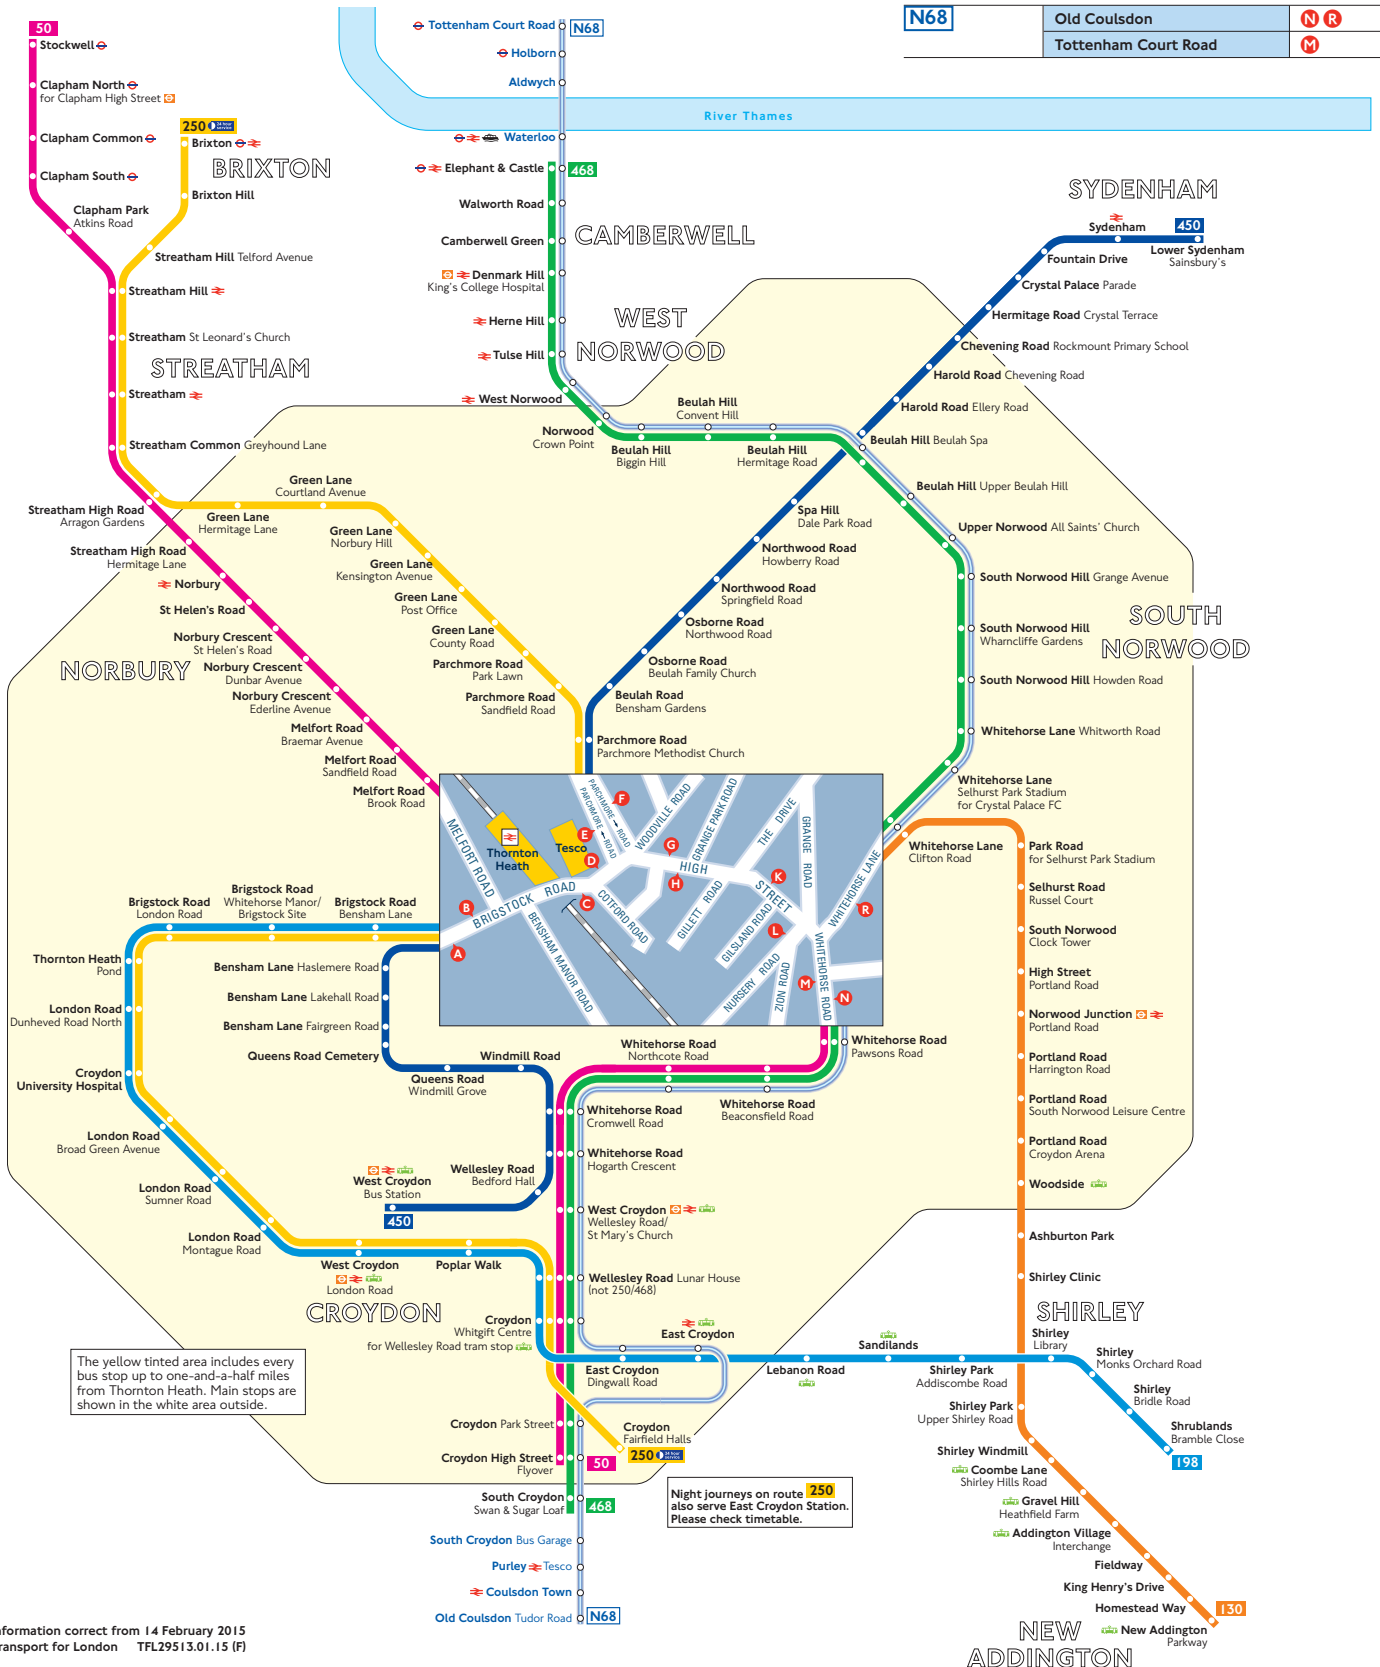

Buses from Thornton Heath High Street

Key

- 198 Day buses in black
- N68 Night buses in blue
- Connections with London Underground
- Connections with London Overground
- Connections with National Rail
- Connections with Tramlink
- Connections with river boats
- Limited stop service during morning peak hours, Mondays to Fridays

Red discs show the bus stop you need for your chosen bus service. The disc **A** appears on the top of the bus stop in the street (see map of town centre in centre of diagram).

Route finder

Day buses including 24-hour services

Bus route	Towards	Bus stops
50	Croydon	D G K N
	Stockwell	C H M
130	New Addington	E G K
	Shrublands	A C H L
198	Brixton	B D
	Croydon	A C F
250	Lower Sydenham	B D
	West Croydon	A C F
450	Elephant & Castle	M
	South Croydon	N R
X68	Russell Square ◆	M

Night buses

Bus route	Towards	Bus stops
N68	Old Coulsdon	N R
	Tottenham Court Road	M

Night journeys on route 250 also serve East Croydon Station. Please check timetable.