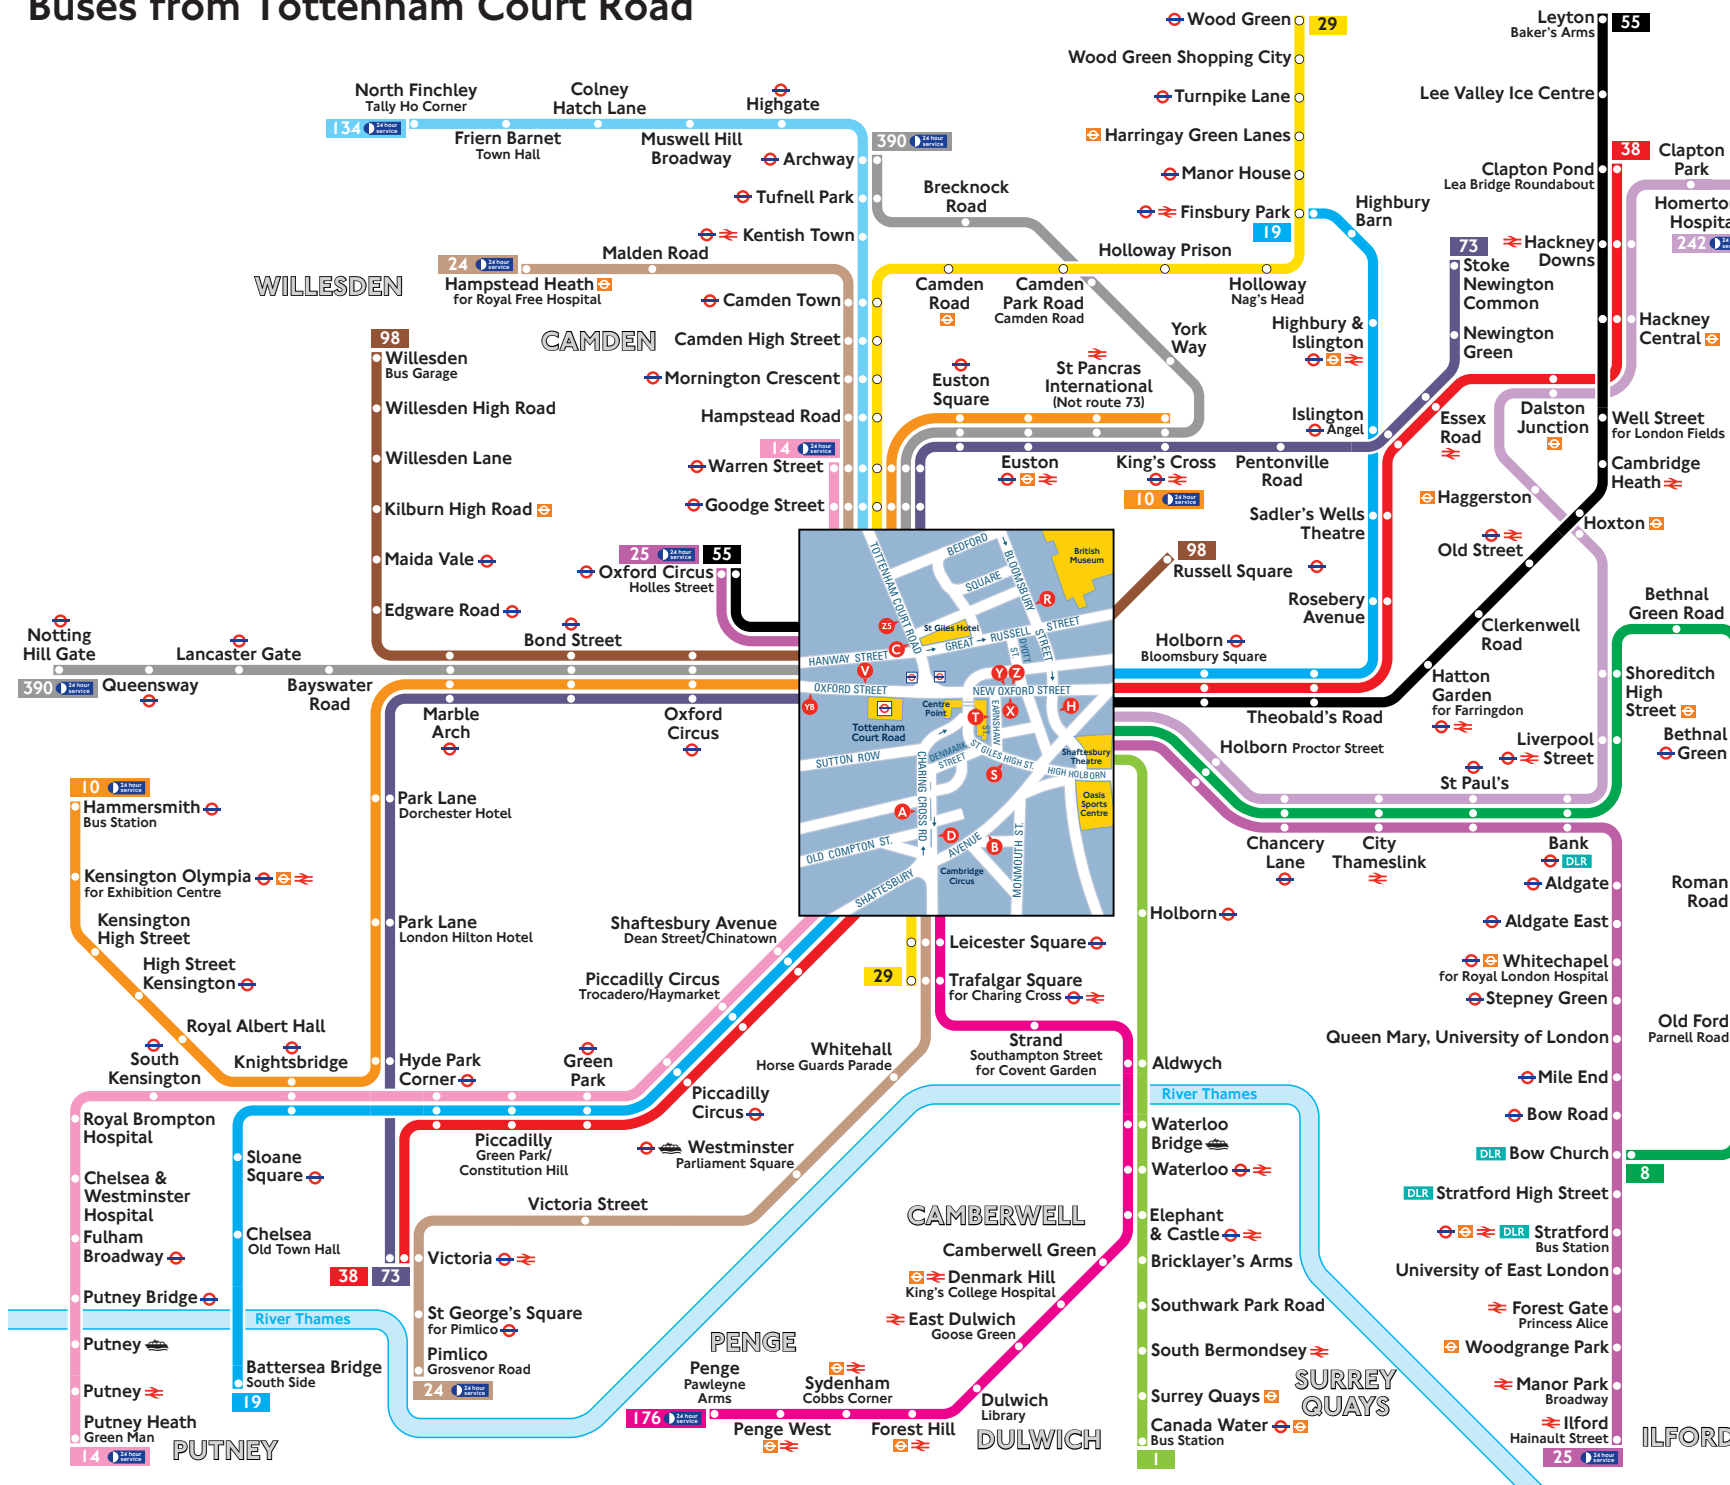

Buses from Tottenham Court Road

Route finder

Day buses including 24-hour services

Bus route	Towards	Bus stops
1	Canada Water	T, Z
8	Bow Church	R, Z5
10	Hammersmith King's Cross	R, X, YB V
14	Putney Heath Warren Street	B, R A, C
19	Battersea Bridge Finsbury Park	B A, Y
24	Hampstead Heath Pimlico	A, C D, R, S
25	Ilford Oxford Circus	V, Z X, YB
29	Trafalgar Square Wood Green	D, R, S A, C
38	Clapton Victoria	A, Y B
55	Leyton Oxford Circus	V, Y X, YB
73	Stoke Newington Victoria	V R, X, YB
98	Russell Square Willesden	V X, YB
134	North Finchley	C
176	Penge	D, S
242	Homerton Hospital	Z
390	Archway Notting Hill Gate	V R, X, YB

Night buses

Bus route	Towards	Bus stops
N1	Thamesmead	T, Z
N5	Edgware Trafalgar Square	A, C B, R
N8	Hainault Oxford Circus	V, Z X, YB
N19	Clapham Junction Finsbury Park	B A, Y
N20	Barnet Trafalgar Square	A, C B, R
N29	Enfield Trafalgar Square	A, C D, R, S
N35	Clapham Junction	Y
N38	Victoria Walthamstow	B A, Y
N41	Tottenham Hale Trafalgar Square	A, Y B
N55	Oxford Circus Woodford Wells	X, YB R
N68	Old Coulsdon	Z
N73	Victoria Walthamstow	R, YB V
N98	Russell Square Stanmore	V X, YB
N171	Hither Green	T, Z
N207	Holborn Uxbridge	Z X, YB
N253	Aldgate	C
N279	Trafalgar Square Waltham Cross	D, R, S A, C

Routes **7** and **N7** will temporarily start from Oxford Circus.