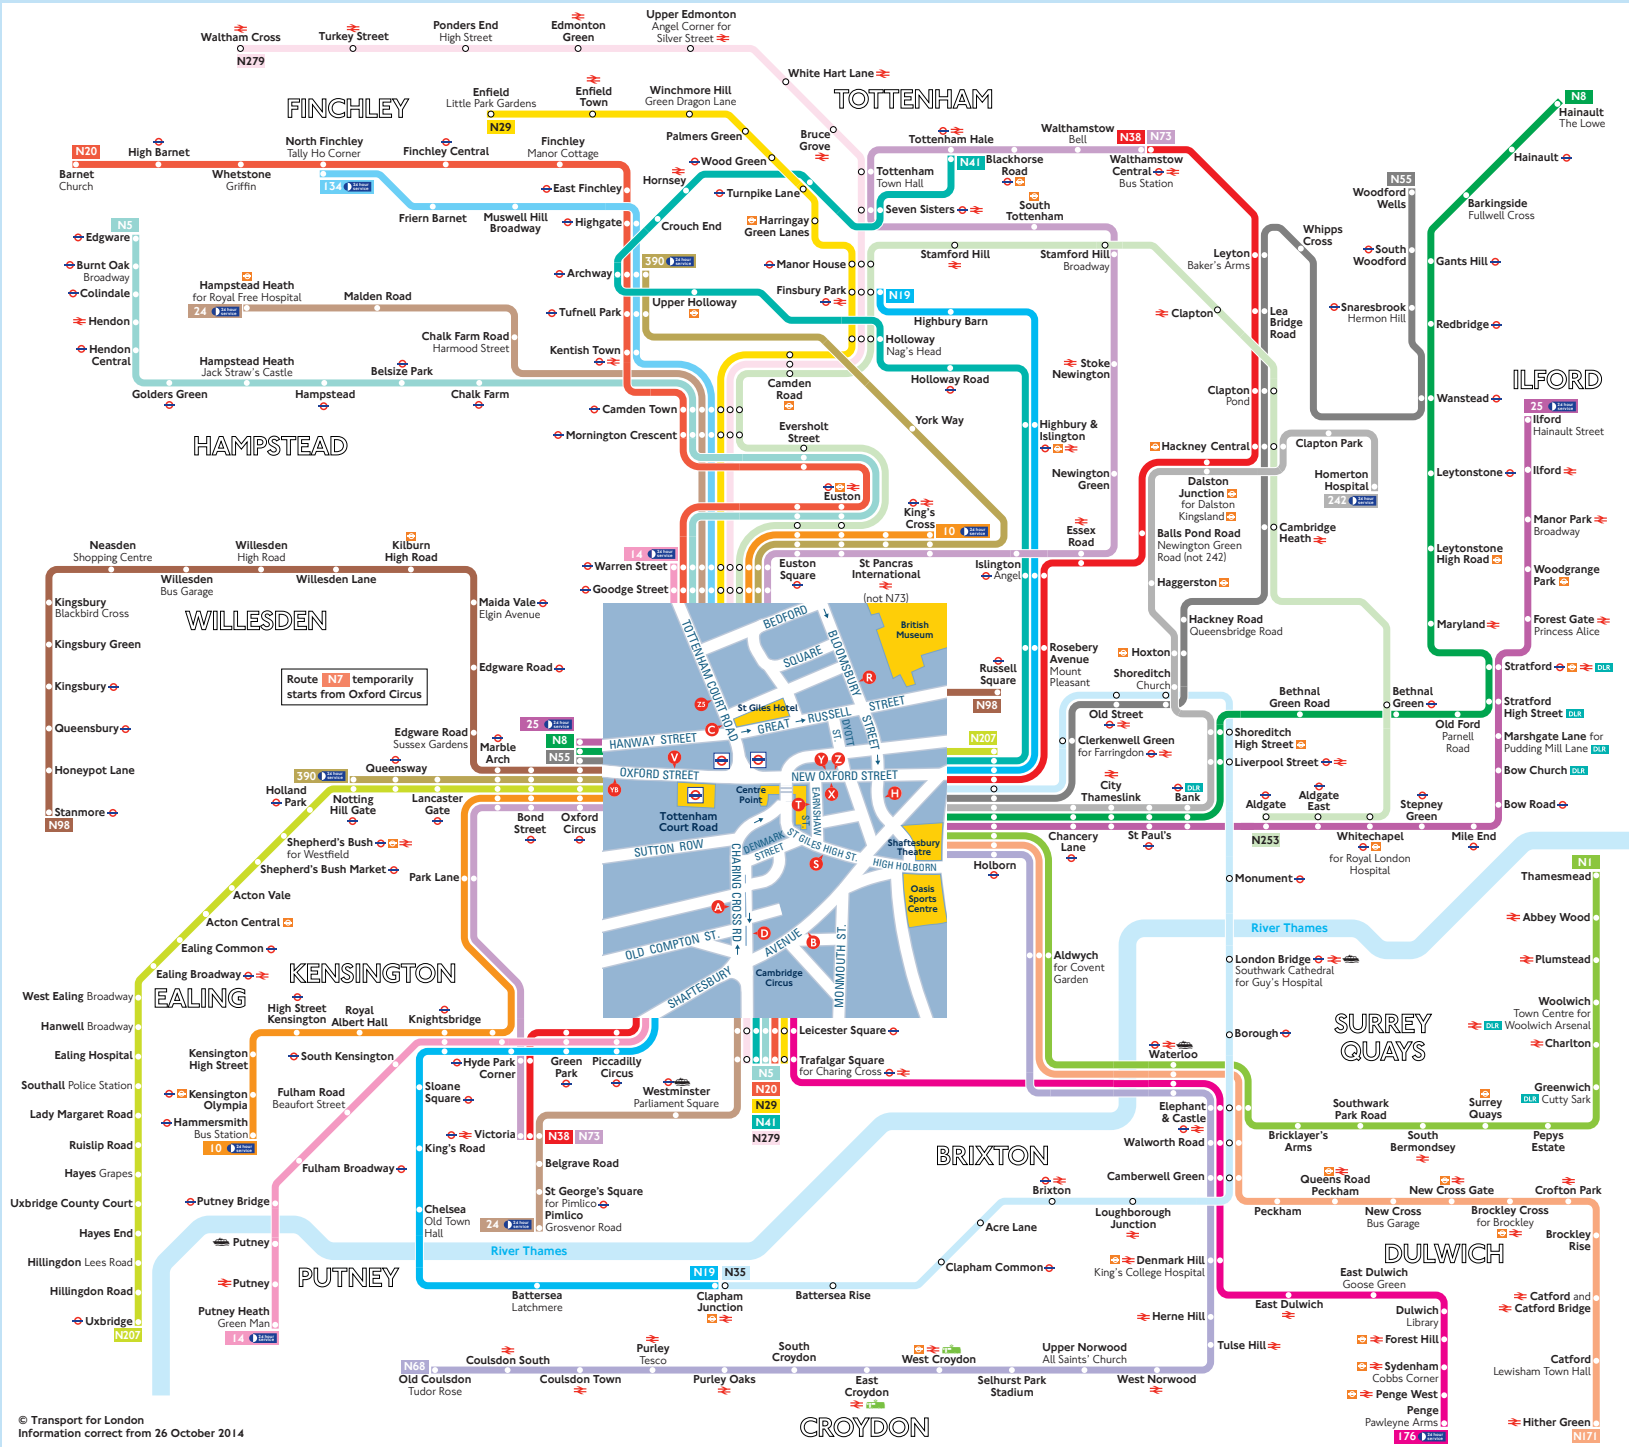

Night buses from Tottenham Court Road

Key

- Connections with London Underground
- Connections with London Overground
- Connections with National Rail
- Connections with Docklands Light Railway
- Connections with Tramlink
- Connections with river boats

Red discs show the bus stop you need for your chosen bus service. The disc appears on the top of the bus stop in the street (see map of town centre in centre of diagram).

Route finder

Day buses including 24-hour services

Bus route	Towards	Bus stops
10	Hammersmith	R X V
	King's Cross	V
14	Putney Heath	B R
	Warren Street	A C
24	Hampstead Heath	A C
	Pimlico	D R S
25	Ilford	V Z
	Oxford Circus	X Y
134	North Finchley	C
176	Penge	D S
242	Homerton Hospital	Z
390	Archway	V
	Notting Hill Gate	R X Y
N1	Thamesmead	T Z
N5	Edgware	A C
N8	Trafalgar Square	B R
N19	Hainault	V Z
	Oxford Circus	X Y
N20	Clapham Junction	B
	Finsbury Park	A Y
N29	Barnet	A C
	Trafalgar Square	B R
	Enfield	A C
	Trafalgar Square	D R S
N35	Clapham Junction	V Y
N38	Victoria	B
	Walthamstow	A Y
N41	Tottenham Hale	A Y
	Trafalgar Square	B
N55	Oxford Circus	X Y
N68	Woodford Wells	R
N73	Old Coulsdon	Z
	Victoria	R D
N98	Walthamstow	V
	Russell Square	V
	Stanmore	X Y
N171	Hither Green	T Z
N207	Holborn	Z
	Uxbridge	X Y
N253	Aldgate	C
N279	Trafalgar Square	D R S
	Waltham Cross	A C

Day buses

For day bus information, please see separate poster.