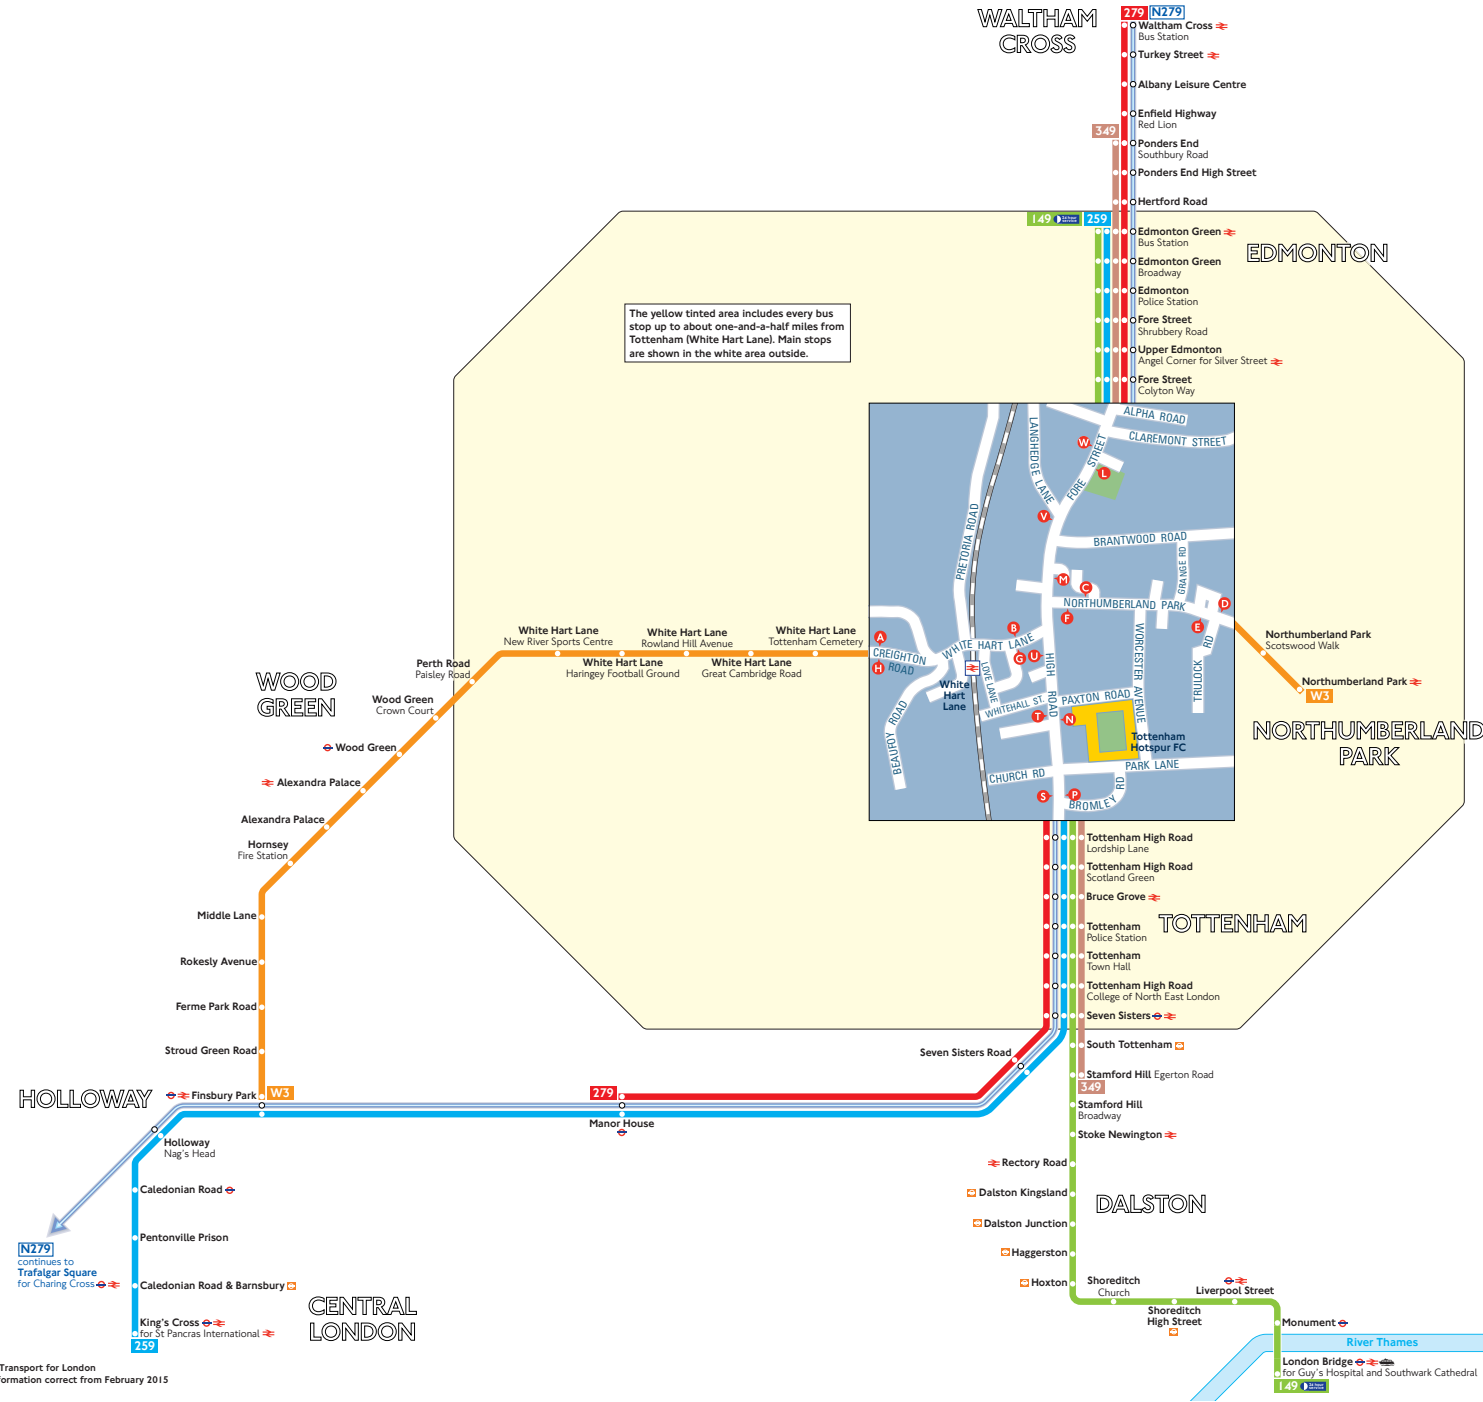

Buses from Tottenham (White Hart Lane)

Key

- 149 Day buses in black
- N279 Night buses in blue
- Connections with London Underground
- Connections with London Overground
- Connections with National Rail
- Connections with river boats

Red discs show the bus stop you need for your chosen bus service. The disc **A** appears on the top of the bus stop in the street (see map of town centre in centre of diagram).

Route finder

Day buses including 24-hour services

Bus route	Towards	Bus stops
149	Edmonton Green London Bridge	STUVW LMNP
259	Edmonton Green King's Cross	STUVW LMNP
279	Manor House Waltham Cross	LMNP STUVW
349	Ponders End Stamford Hill	STUVW LMNP
W3	Finsbury Park Northumberland Park	EPGH ABCD

Night buses

Bus route	Towards	Bus stops
N279	Trafalgar Square Waltham Cross	LMNP STUVW