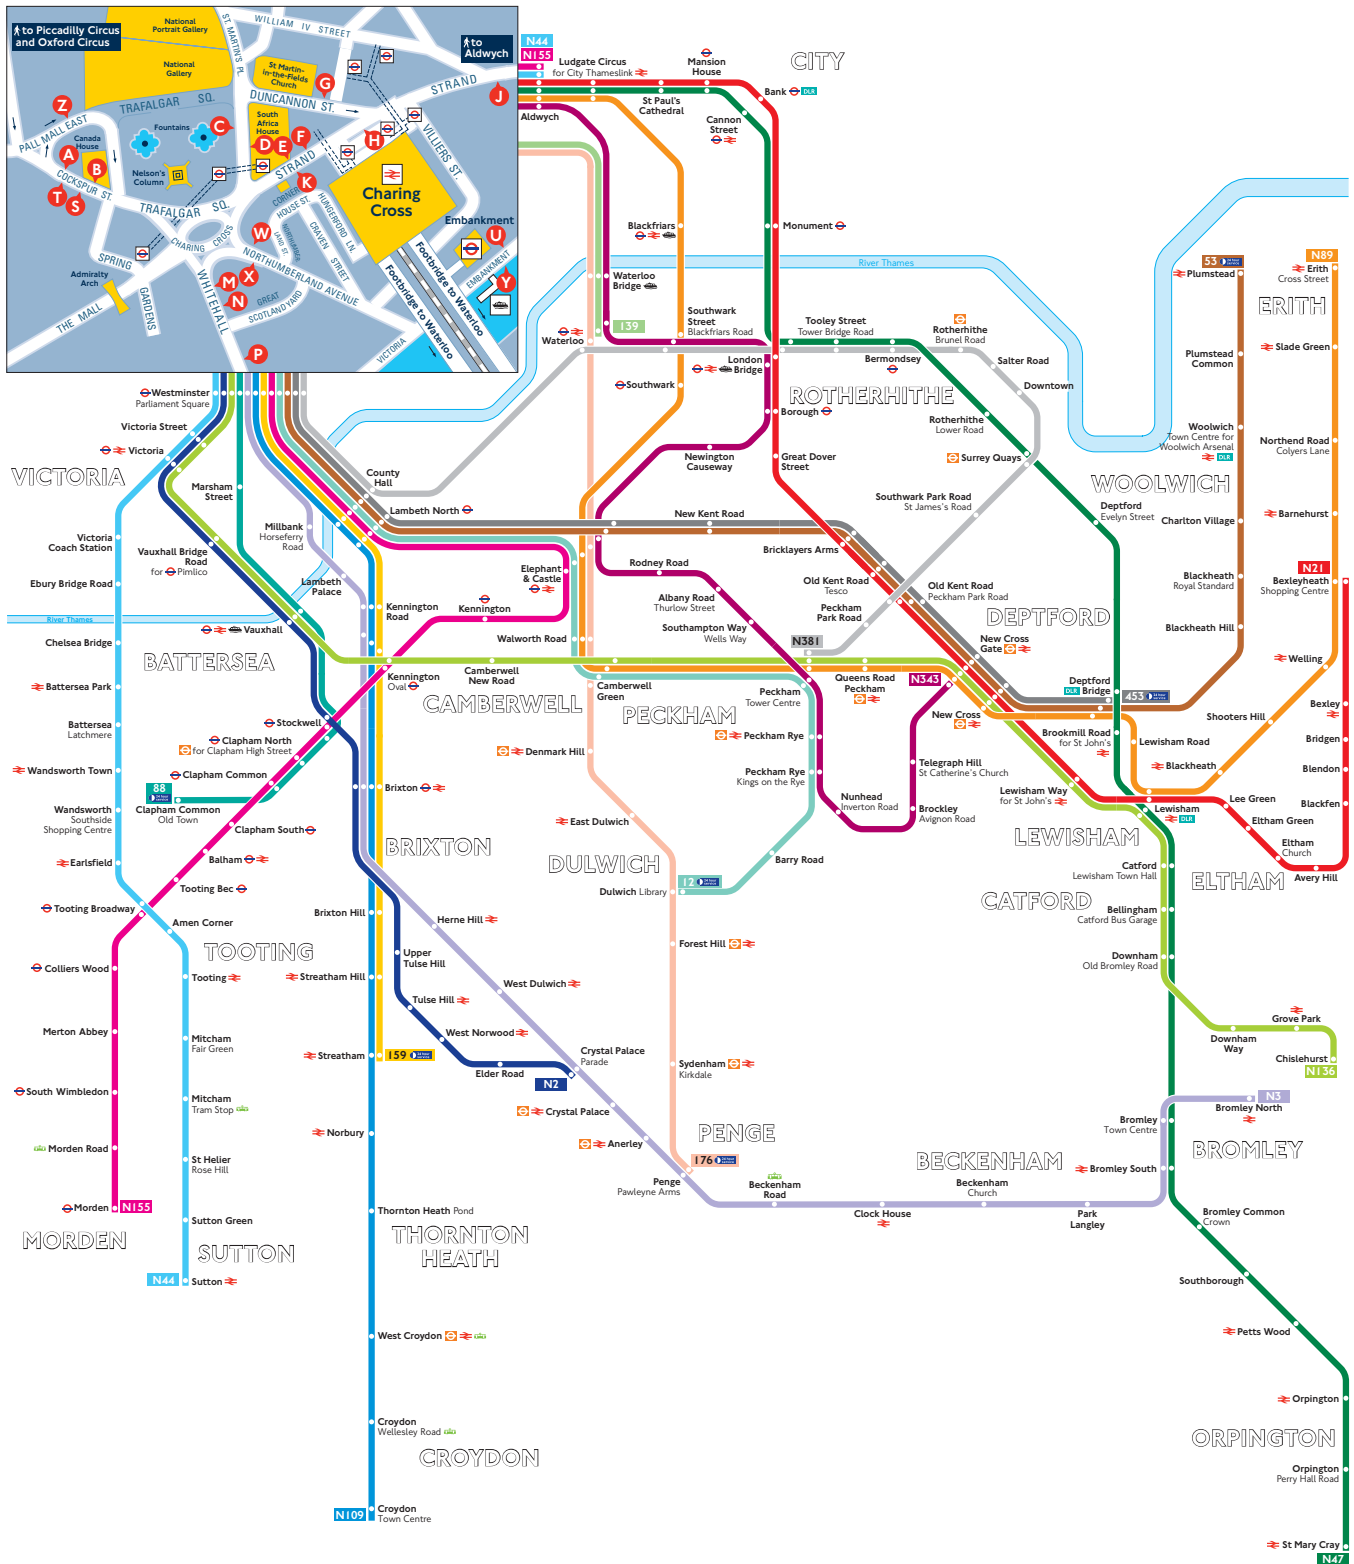

Night buses from Trafalgar Square to south east London

Route finder

Night buses including 24-hour services

Bus route	Towards	Bus stops
12	Dulwich	A P
53	Plumstead	P
88	Clapham Common	A N
139	Waterloo	B G
159	Streatham	A G P
176	Penge	A G P
453	Deptford	A P
N2	Crystal Palace	N
N3	Bromley	A G P
N21	Bexleyheath	G
N44	Sutton	A G N
N47	St. Mary Cray	G
N89	Erith	G
N109	Croydon	A G P
N136	Chislehurst	A N
N155	Morden	A G P
N343	New Cross Gate	G
N381	Peckham	G

- Connections with London Underground
- Connections with London Overground
- Connections with National Rail
- Connections with Docklands Light Railway
- Connections with Tramlink