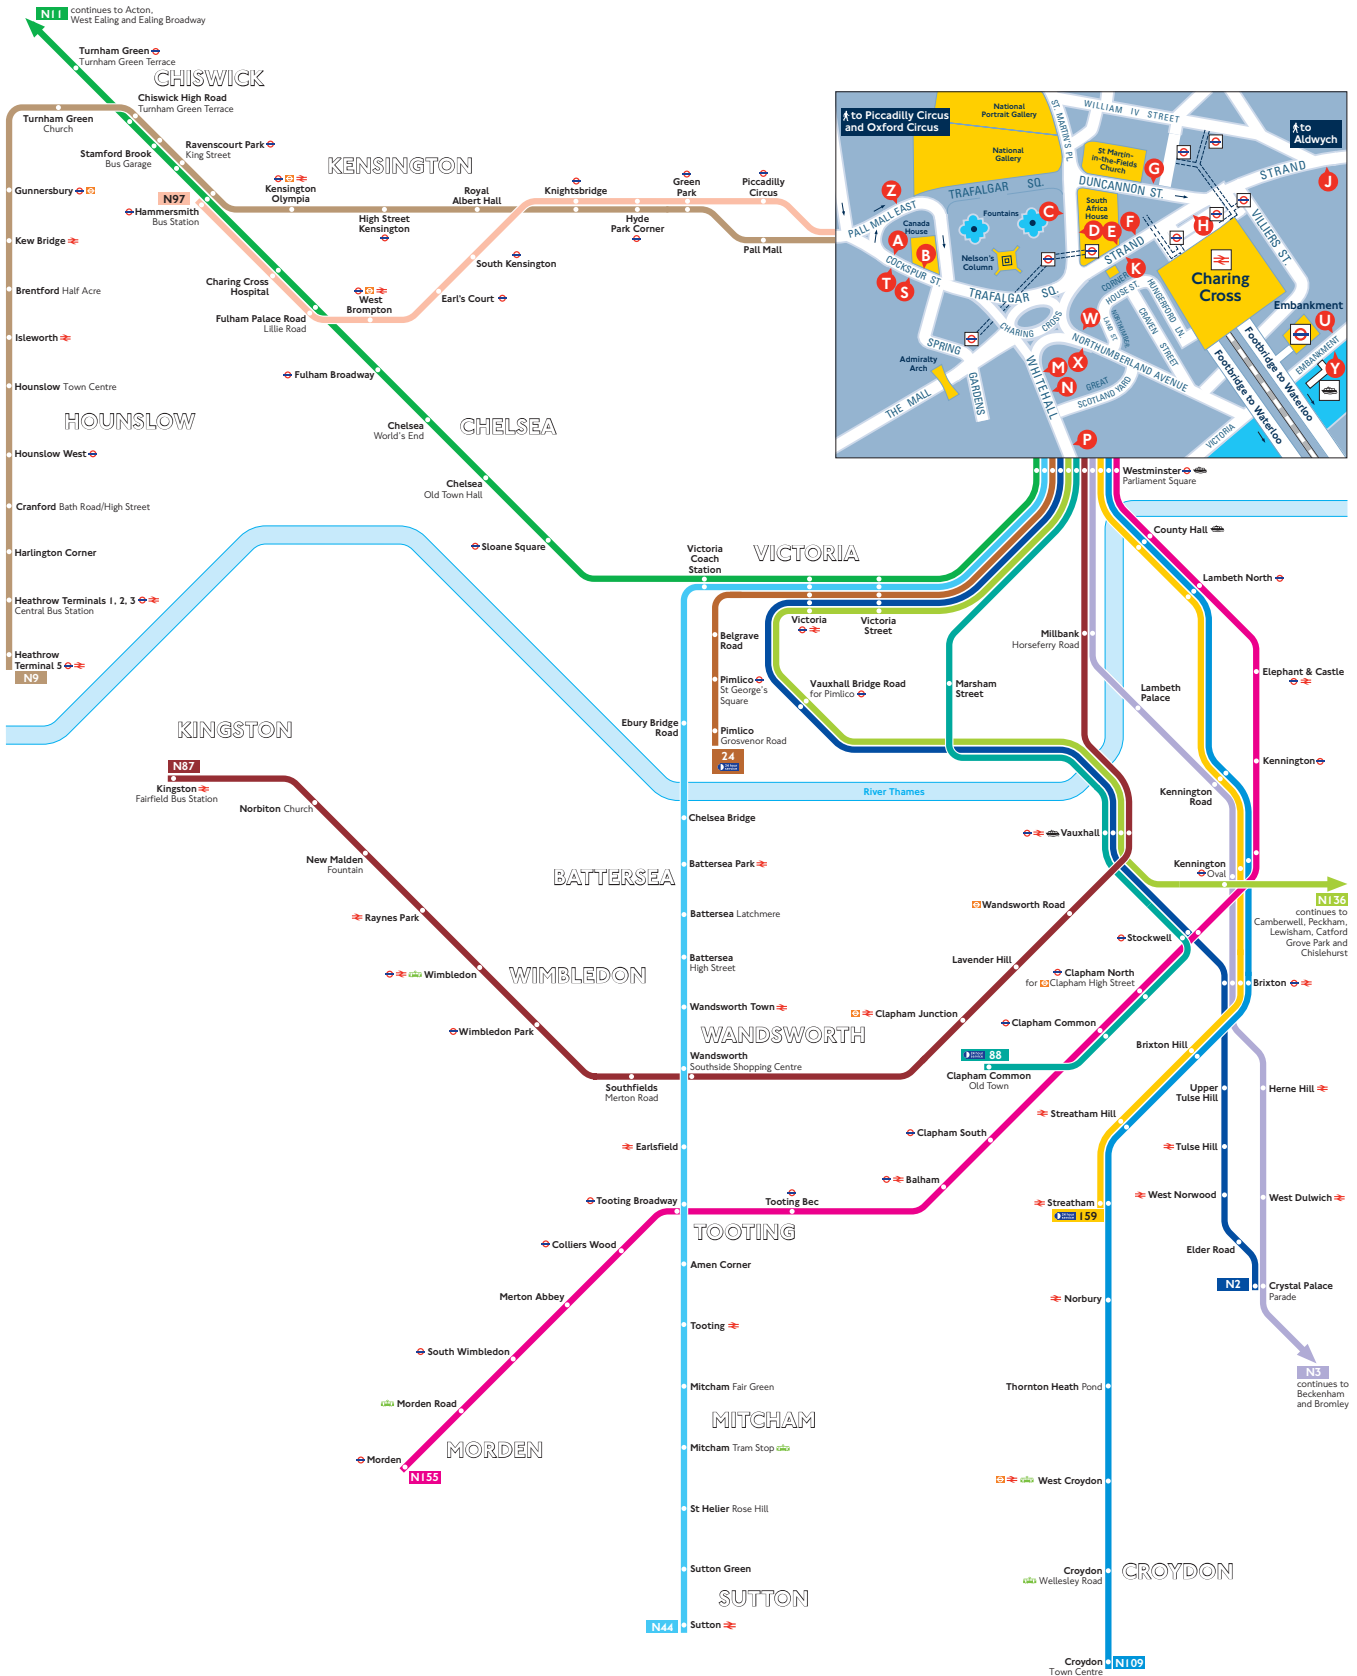

Night buses from Trafalgar Square to south west London

Route finder

Night buses including 24-hour services

Bus route	Towards	Bus stops
24	Pimlico	D N
88	Clapham Common	A N
159	Streatham	A D P
N2	Crystal Palace	N
N3	Bromley	A B P
N9	Heathrow Terminal 5	H S
N11	Ealing Broadway	D K N
N44	Sutton	D K N
N87	Kingston	D K N
N97	Hammersmith	S X
N109	Croydon	A B P
N136	Chislehurst	A N
N155	Morden	D K P

- Connections with London Underground
- Connections with London Overground
- Connections with National Rail
- Connections with Tramlink
- Connections with river boats