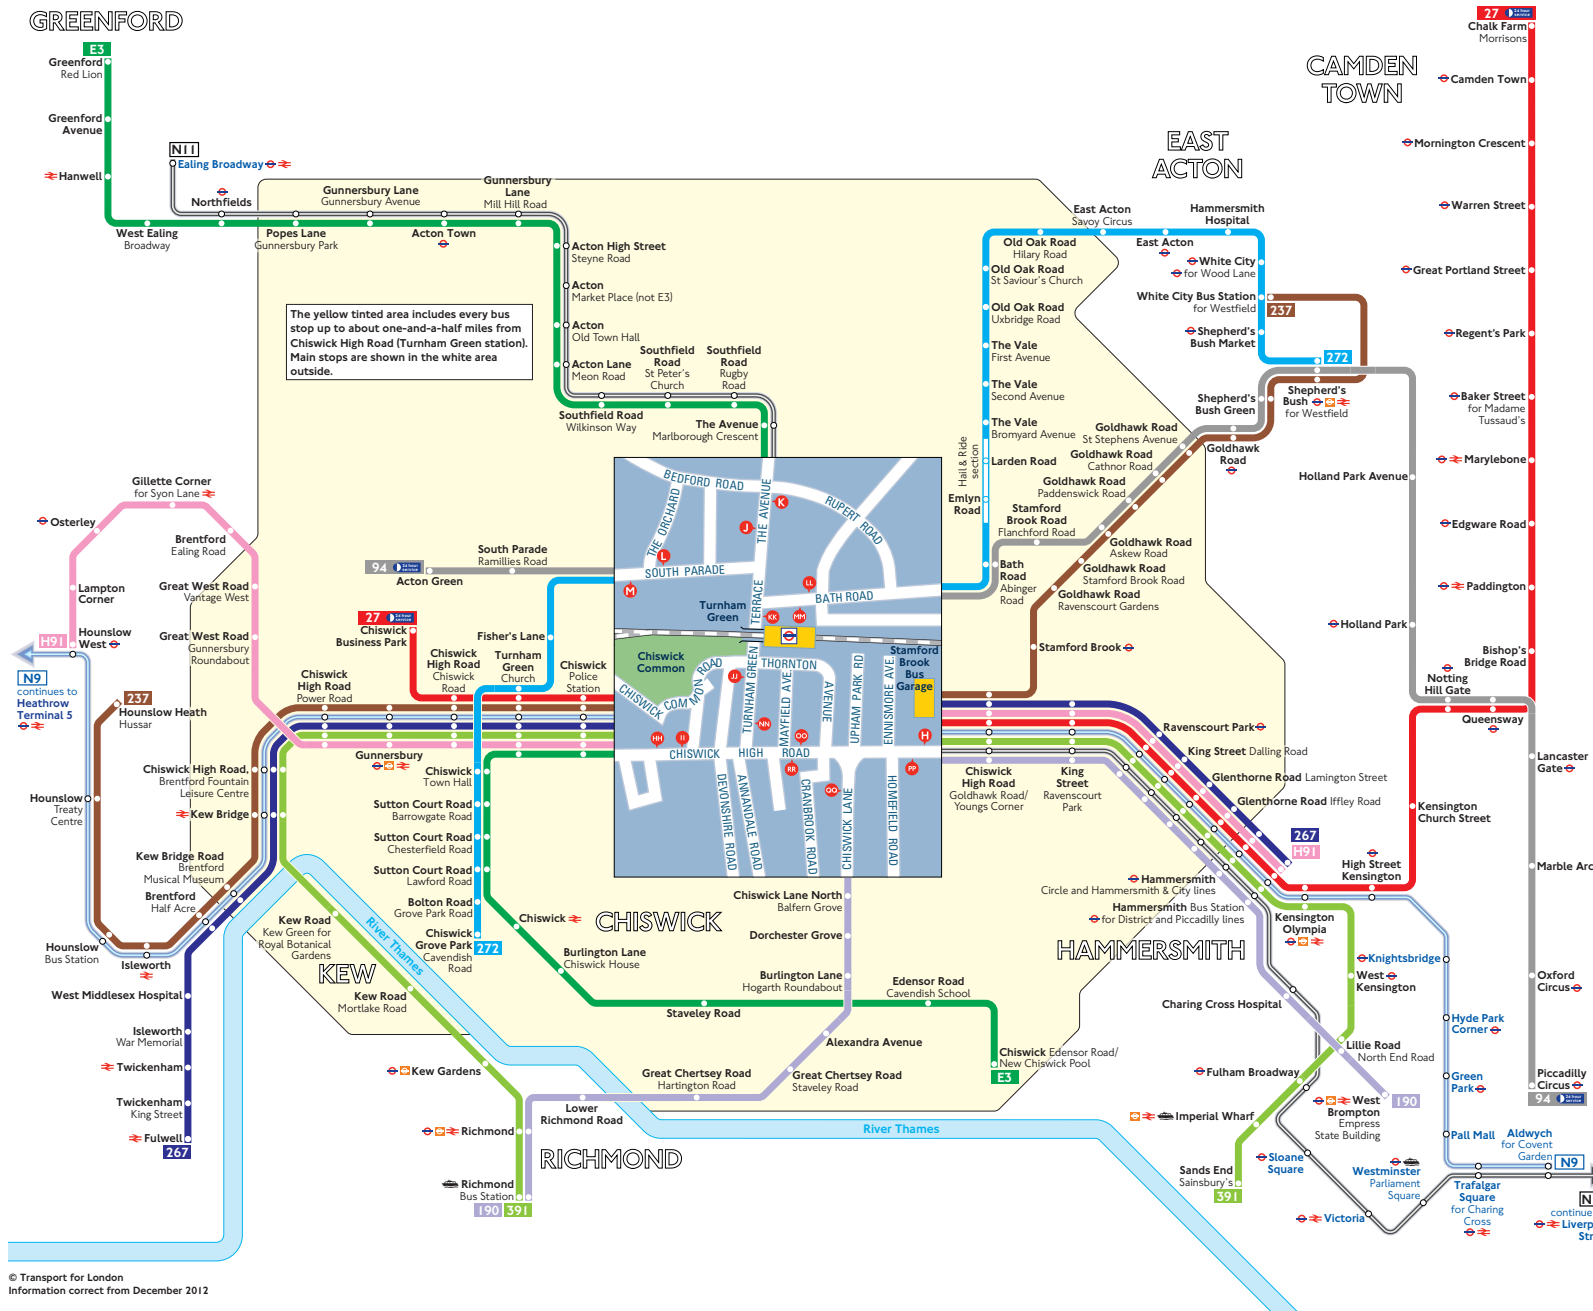

# Buses from Chiswick High Road (Turnham Green station)

## Route finder

Day buses including 24-hour services

Bus route	Towards	Bus stops
<b>27</b>	Chalk Farm	H II GO
<b>94</b>	Chiswick Business Park	PP RS
<b>190</b>	Acton Green	M SR
	Piccadilly Circus	L LL
<b>190</b>	Richmond	F
<b>237</b>	West Brompton	H GO
	Hounslow Heath	PP RS
<b>267</b>	White City	H II GO
<b>272</b>	Fulwell	PP RS
	Hammersmith	H II GO
<b>391</b>	Chiswick Grove Park	M SR
	Shepherd's Bush	L LL
<b>E3</b>	Richmond	PP RS
	Sands End	H II GO
<b>H91</b>	Chiswick Edensor Road	K OS NB
	Greenford	PH J ST
	Hammersmith	H II GO
	Hounslow West	PP RS

## Night buses

Bus route	Towards	Bus stops
<b>N9</b>	Aldwych	H II GO
	Heathrow Terminal 5	PP RS
<b>N11</b>	Ealing Broadway	J JJ PP RS
	Liverpool Street	H K OS NB GO