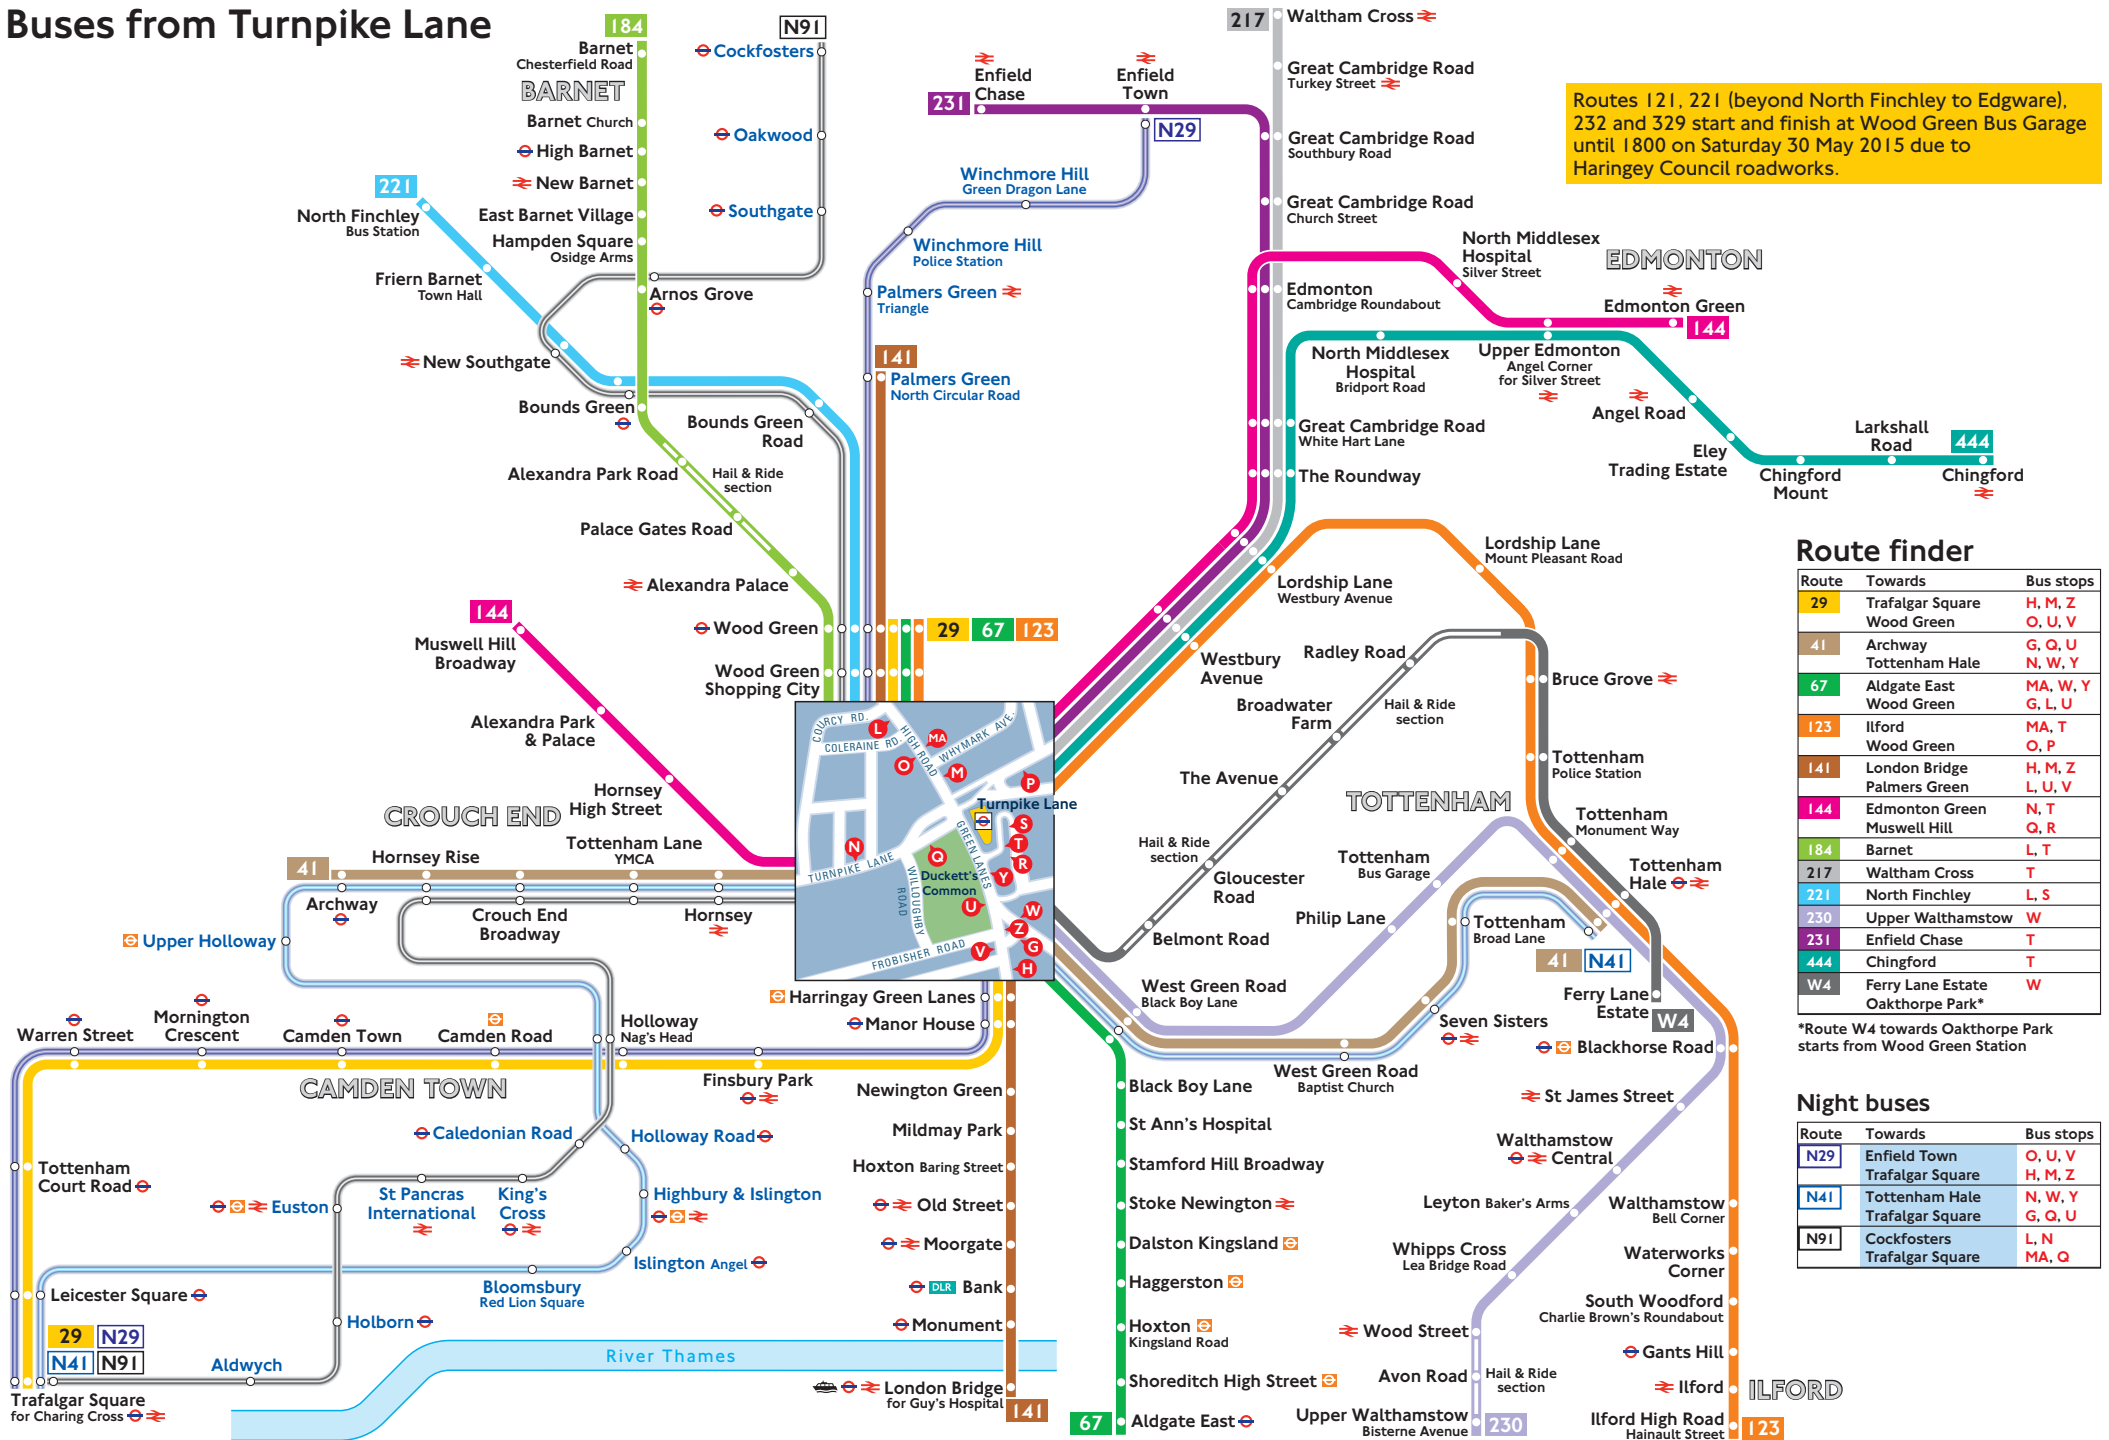

# Buses from Turnpike Lane

Routes 121, 221 (beyond North Finchley to Edgware), 232 and 329 start and finish at Wood Green Bus Garage until 1800 on Saturday 30 May 2015 due to Haringey Council roadworks.

## Route finder

Route	Towards	Bus stops
29	Trafalgar Square Wood Green	H, M, Z O, U, V
41	Archway Tottenham Hale	G, Q, U N, W, Y
67	Aldgate East Wood Green	MA, W, Y G, L, U
123	Ilford Wood Green	MA, T O, P
141	London Bridge Palmers Green	H, M, Z L, U, V
144	Edmonton Green Muswell Hill	N, T Q, R
184	Barnet	L, T
217	Waltham Cross	T
221	North Finchley	L, S
230	Upper Walthamstow	W
231	Enfield Chase	T
444	Chingford	T
W4	Ferry Lane Estate Oakthorpe Park*	W

\*Route W4 towards Oakthorpe Park starts from Wood Green Station

## Night buses

Route	Towards	Bus stops
N29	Enfield Town Trafalgar Square	O, U, V H, M, Z
N41	Tottenham Hale Trafalgar Square	N, W, Y G, Q, U
N91	Cockfosters Trafalgar Square	L, N MA, Q