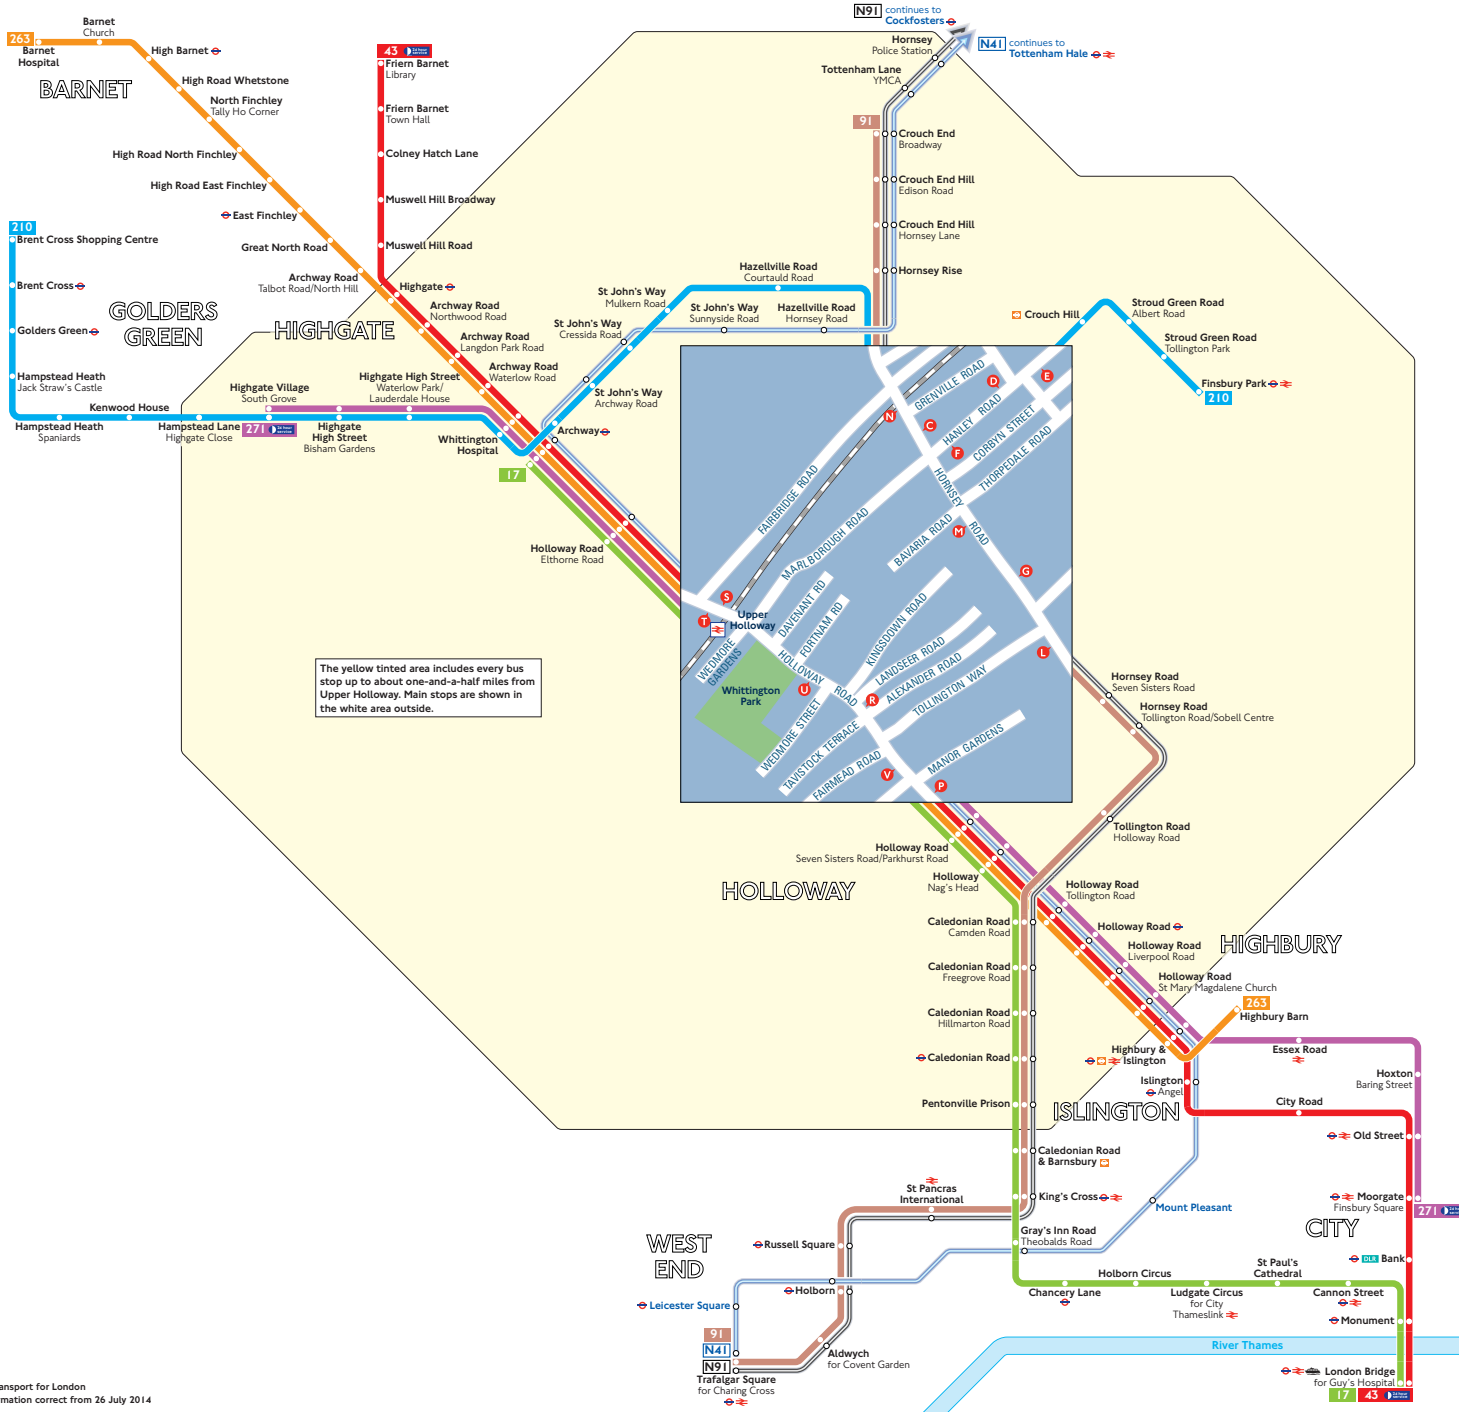

## Key

- 17 Day buses in black
  - N41 Night buses in blue
  - Connections with London Underground
  - Connections with London Overground
  - Connections with National Rail
  - DLR Connections with Docklands Light Railway
  - Connections with river boats
- Red discs show the bus stop you need for your chosen bus service. The disc **A** appears on the top of the bus stop in the street (see map of town centre in centre of diagram).

## Route finder

### Day buses including 24-hour services

| Bus route | Towards                     | Bus stops |
|-----------|-----------------------------|-----------|
| 17        | Archway                     | T U V     |
|           | London Bridge               | P R S     |
| 43        | Friern Barnet               | T U V     |
|           | London Bridge               | P R S     |
| 91        | Crouch End                  | L M N     |
|           | Trafalgar Square            | C G       |
| 210       | Brent Cross Shopping Centre | E F N     |
|           | Finsbury Park               | C D       |
| 263       | Barnet Hospital             | T U V     |
|           | Highbury Barn               | P R S     |
| 271       | Highgate Village            | T U V     |
|           | Moorgate                    | P R S     |

### Night buses

| Bus route | Towards          | Bus stops |
|-----------|------------------|-----------|
| N41       | Tottenham Hale   | T U V     |
|           | Trafalgar Square | P R S     |
| N91       | Cockfosters      | L M N     |
|           | Trafalgar Square | C G       |