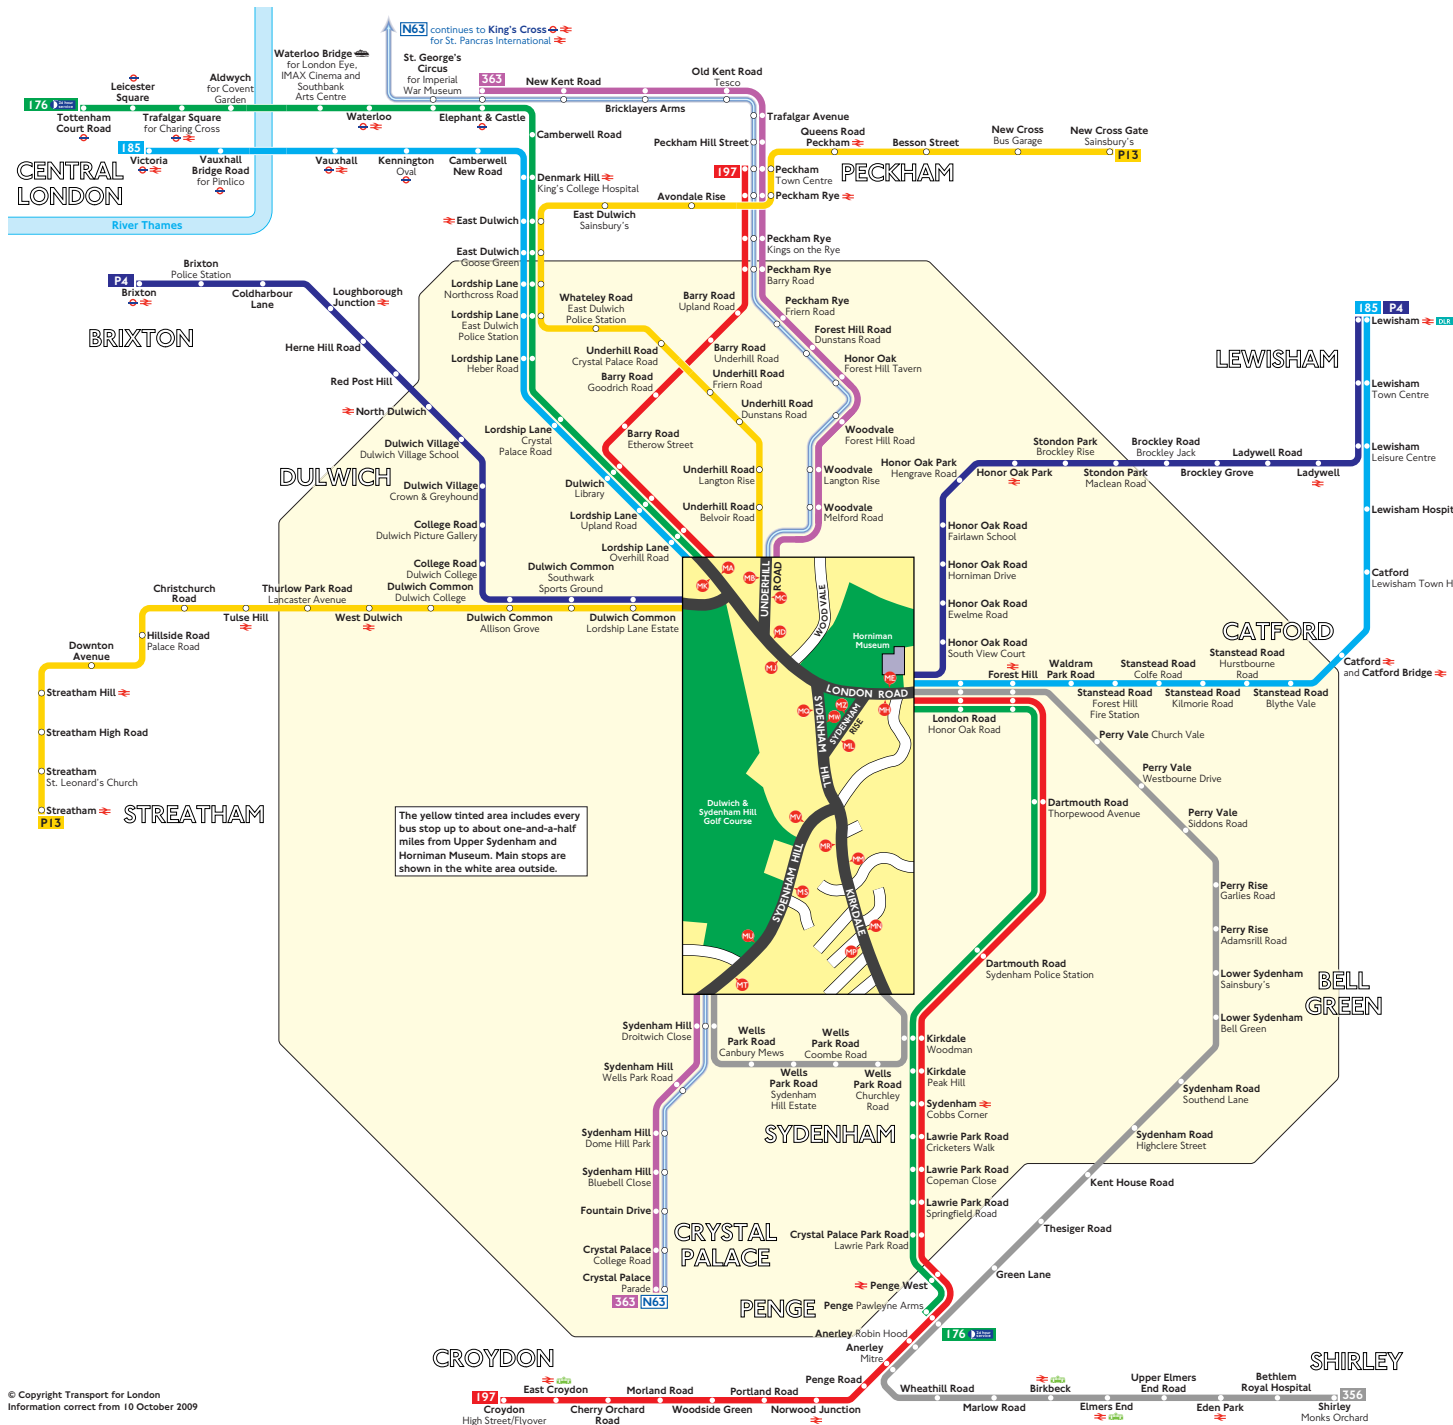

# Buses from Upper Sydenham and Horniman Museum

## Key

- 176 Day buses in black
  - N63 Night buses in blue
  - Connections with Underground
  - Connections with National Rail
  - DLR Connections with Docklands Light Railway
  - Connections with river boats
  - Connections with Tramlink
- Red discs show the bus stop you need for your chosen bus service. The disc **A** appears on the top of the bus stop in the street (see map of town centre in centre of diagram).

## Route finder

### Day buses including 24-hour routes

Bus route	Towards	Bus stops
176	Penge	MA MD ME
185	Tottenham Court Road	MA MD ME
	Lewisham	MA MD ME
197	Victoria	MA MD ME
	Croydon	MA MD ME
356	Peckham	MA MD ME
	Shirley	ME MP MR MS MT MZ
363	Crystal Palace	MC MD ME MT MV
	Elephant & Castle	MB MD ME ML MV
P4	Brixton	MA MD
	Lewisham	MD ME
P13	New Cross	MB
	Streatham	MA