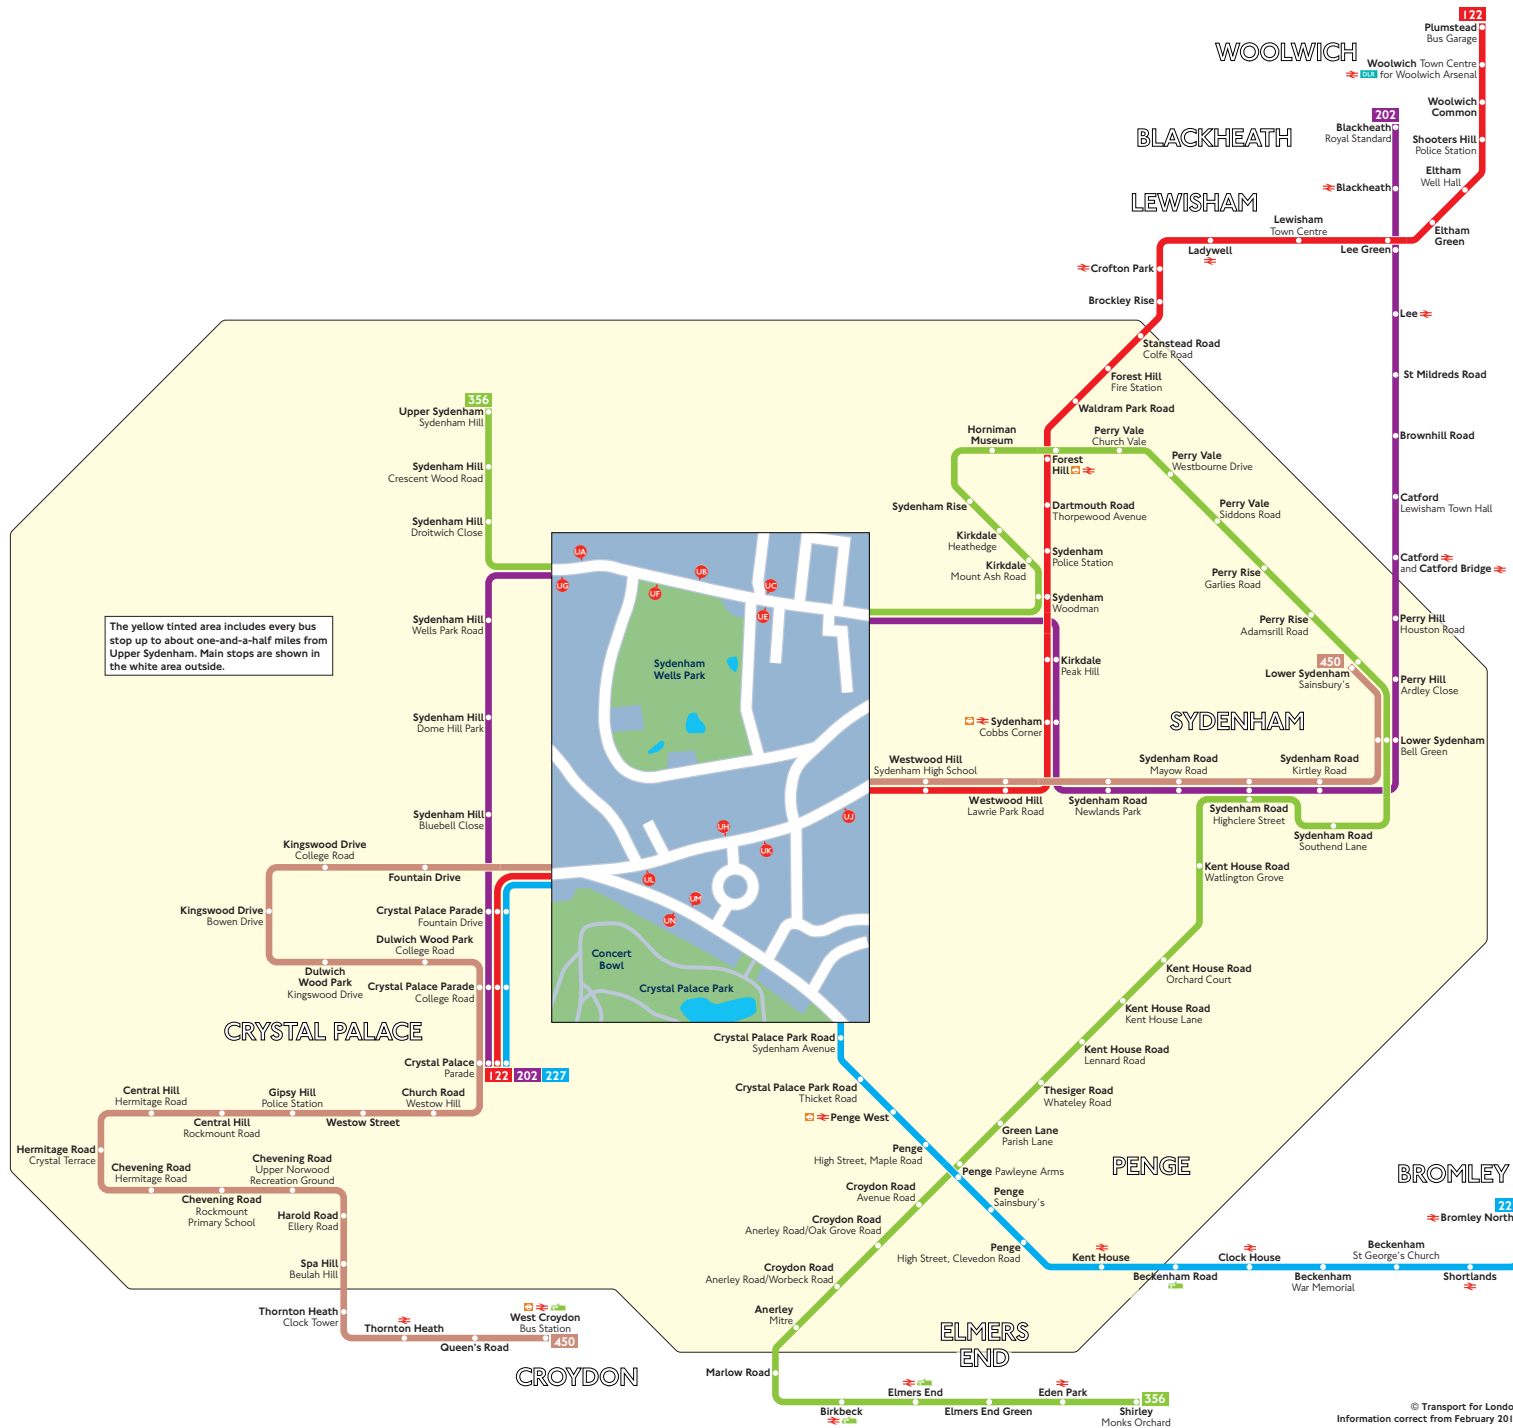

Buses from Upper Sydenham

Key

- Connections with National Rail
- Connections with London Underground
- Connections with Docklands Light Railway
- Connections with Tramlink

Red discs show the bus stop you need for your chosen bus service. The disc **A** appears on the top of the bus stop in the street (see map of town centre in centre of diagram).

Route finder

Day buses

Bus route	Towards	Bus stops
122	Crystal Palace	UJ UR UL
	Plumstead	UH
202	Blackheath	UA UB UC
	Crystal Palace	UB UR UC
227	Bromley	UR
	Crystal Palace	UN
356	Shirley	UA UB UC
	Sydenham Hill	UE UF UG
450	Lower Sydenham	UH
	West Croydon	UJ UR UL