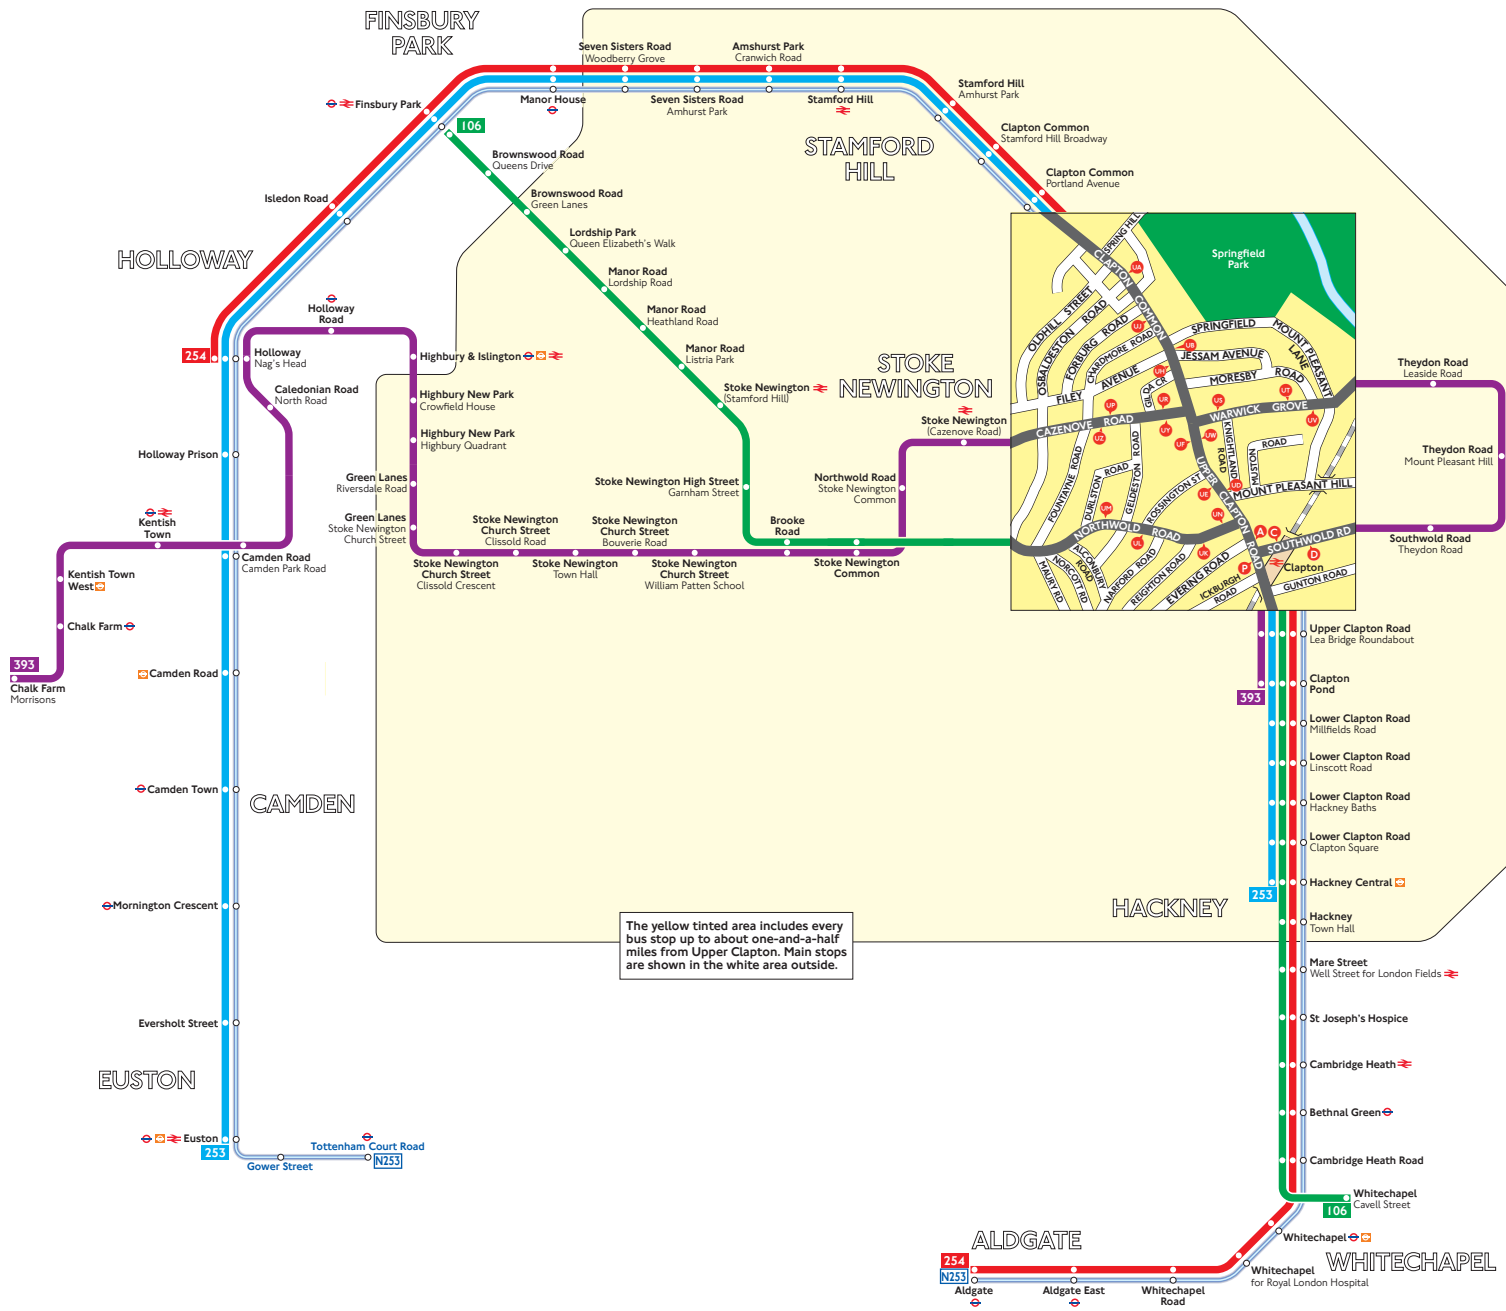

Buses from Upper Clapton

Route finder

Day buses

Bus route	Towards	Bus stops
106	Finsbury Park	P UK UL
	Whitechapel	A UM UN
253	Euston	P UE UF UH UJ
	Hackney Central	A UA UB UD
254	Aldgate	A UA UB UD
	Holloway	P UE UF UH UJ
393	Chalk Farm	C UV UW UY UZ
	Clapton Pond	D UP UR US UT

Night buses

Bus route	Towards	Bus stops
N253	Aldgate	A UA UB UD
	Tottenham Court Road	P UE UF UH UJ